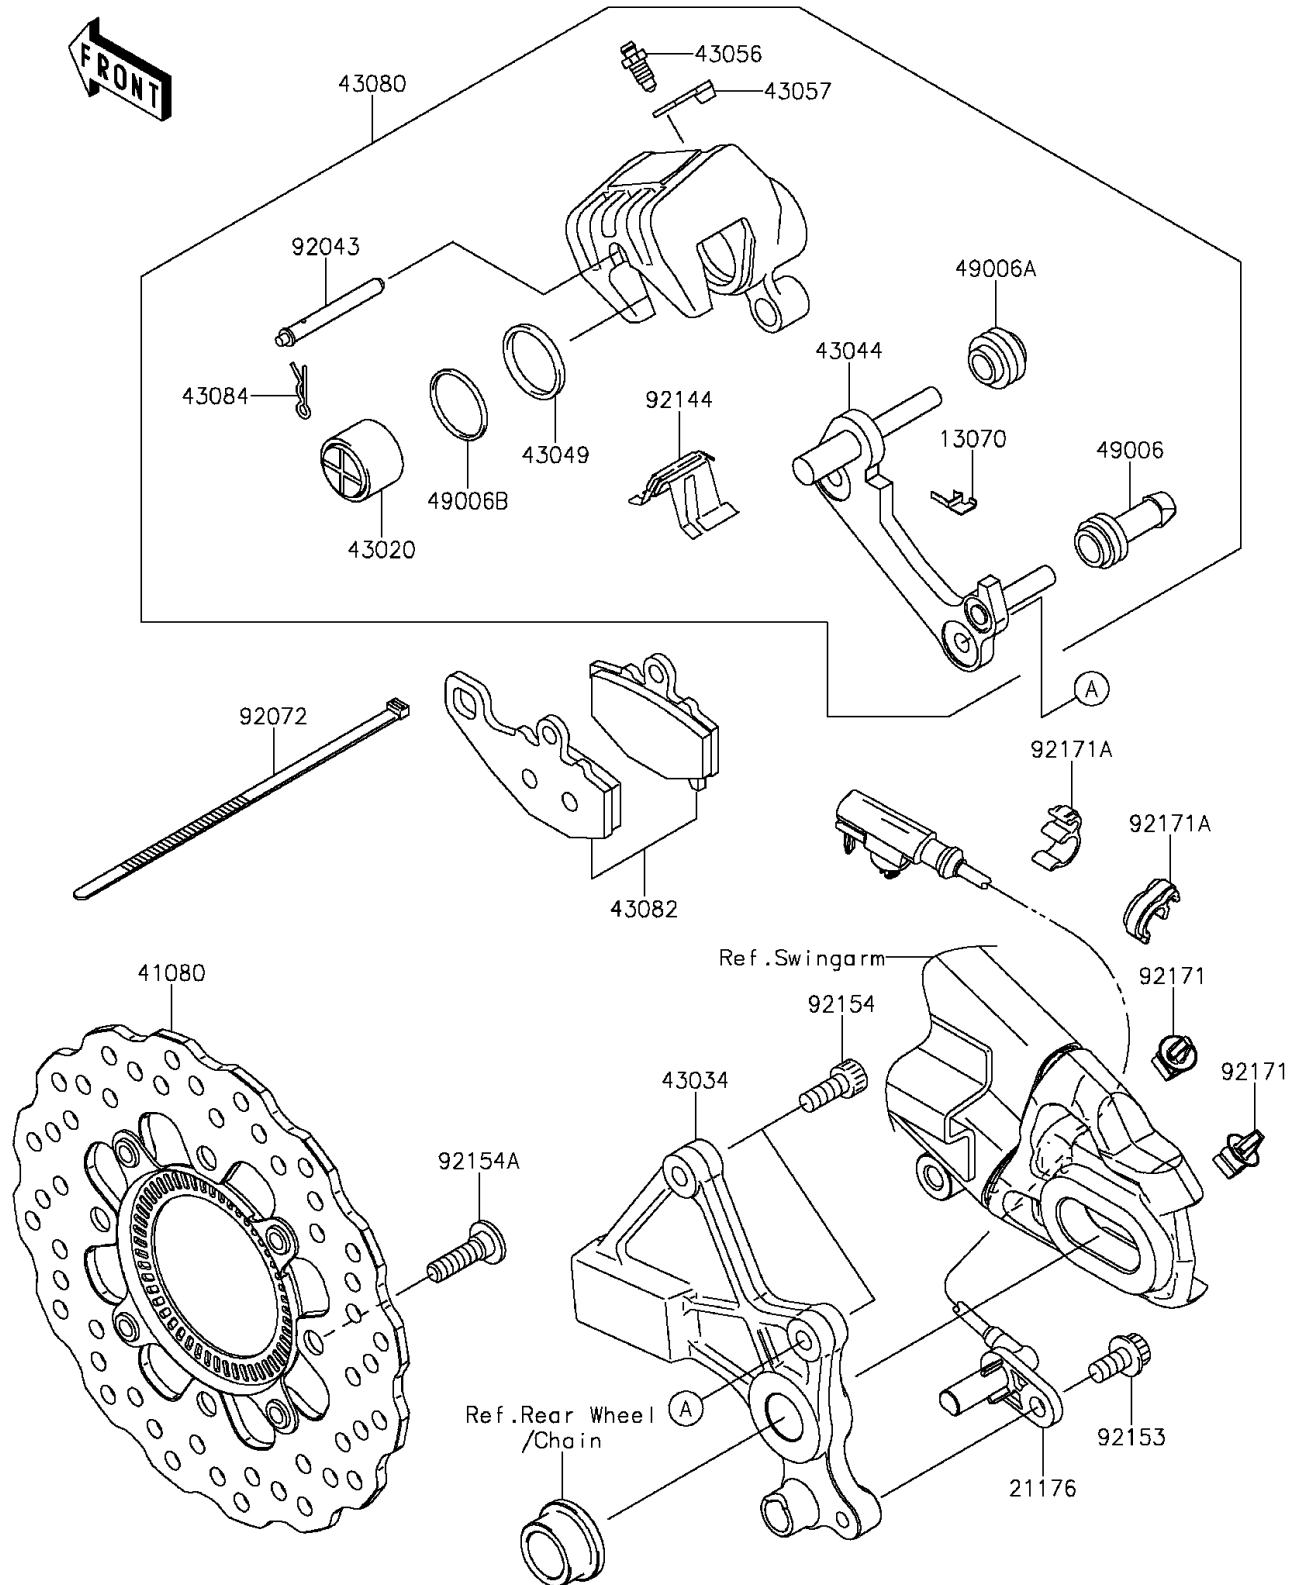

2015 Ninja® 650 ABS

PARTS DIAGRAM

Rear Brake

F2294

2015 Ninja® 650 ABS

PARTS LIST

Rear Brake

ITEM NAME

PART NUMBER

QUANTITY
