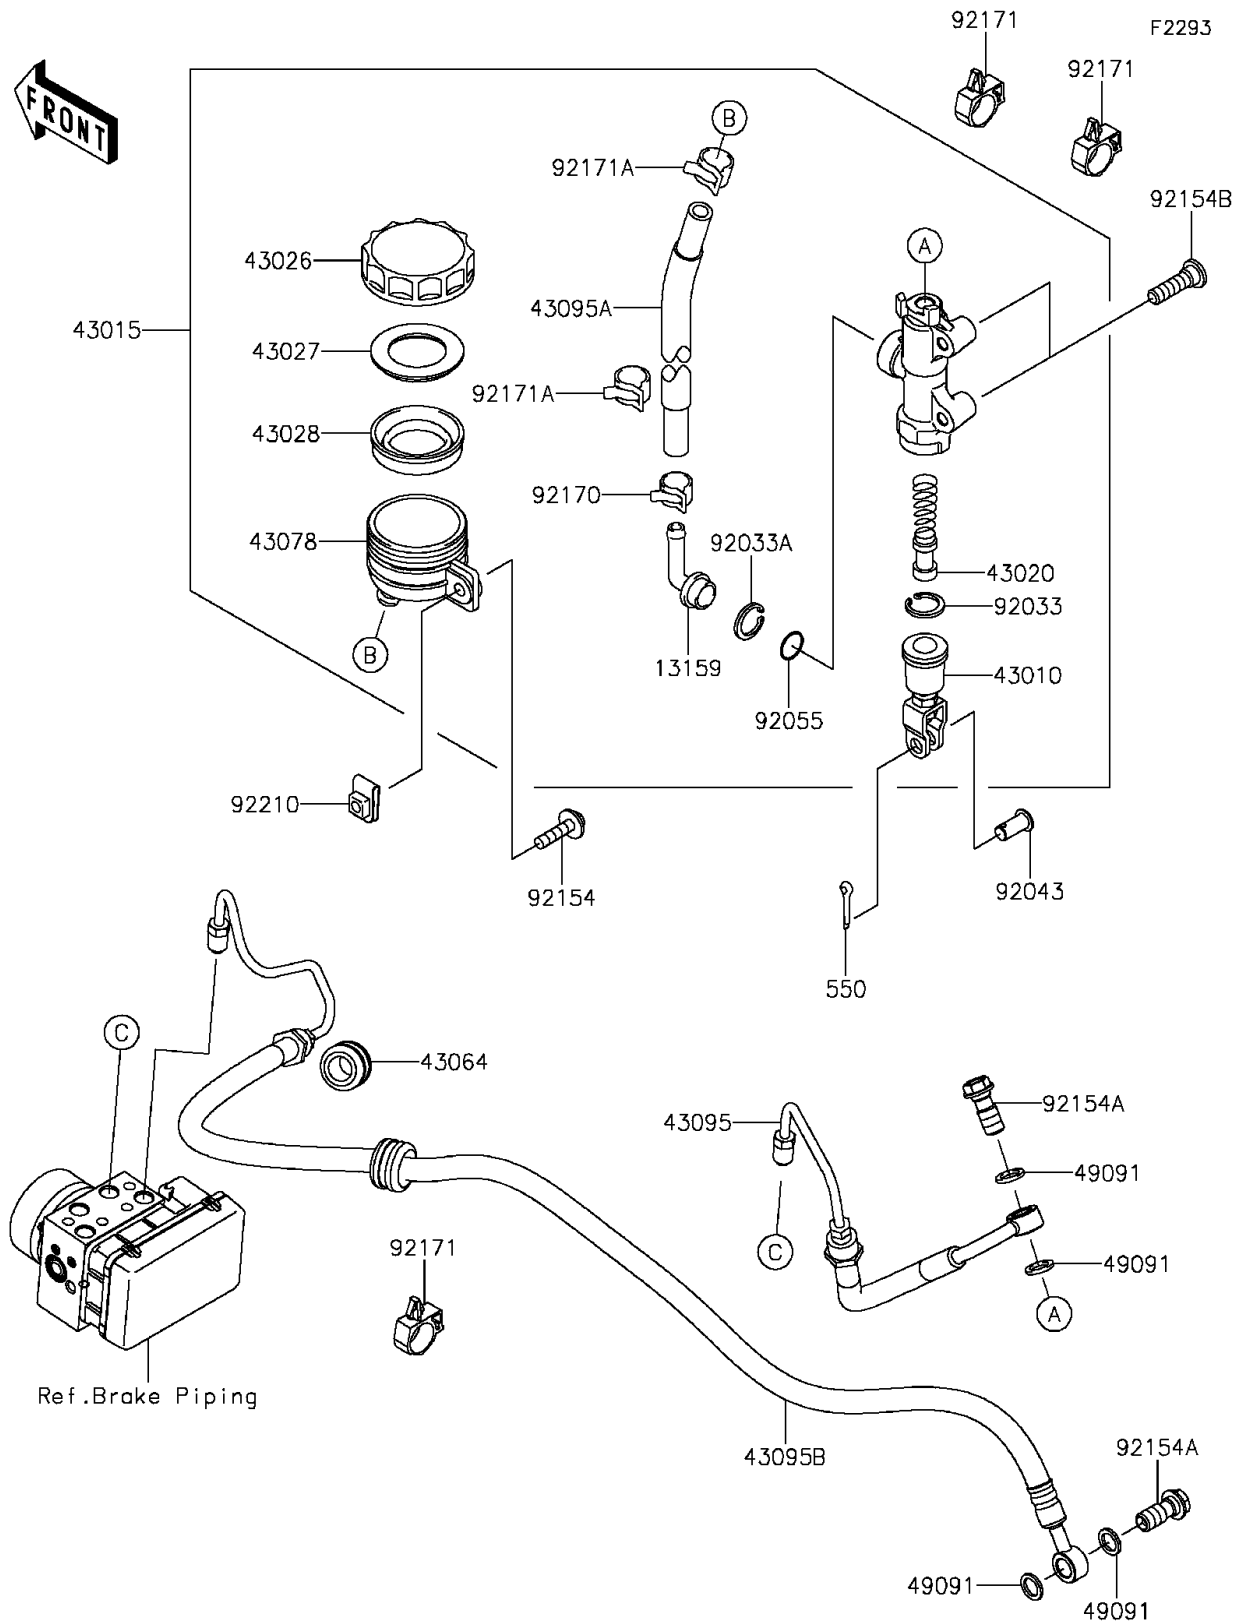

2015 Ninja® 650 ABS

PARTS DIAGRAM

Rear Master Cylinder

2015 Ninja® 650 ABS

PARTS LIST

Rear Master Cylinder

ITEM NAME

PART NUMBER

QUANTITY
