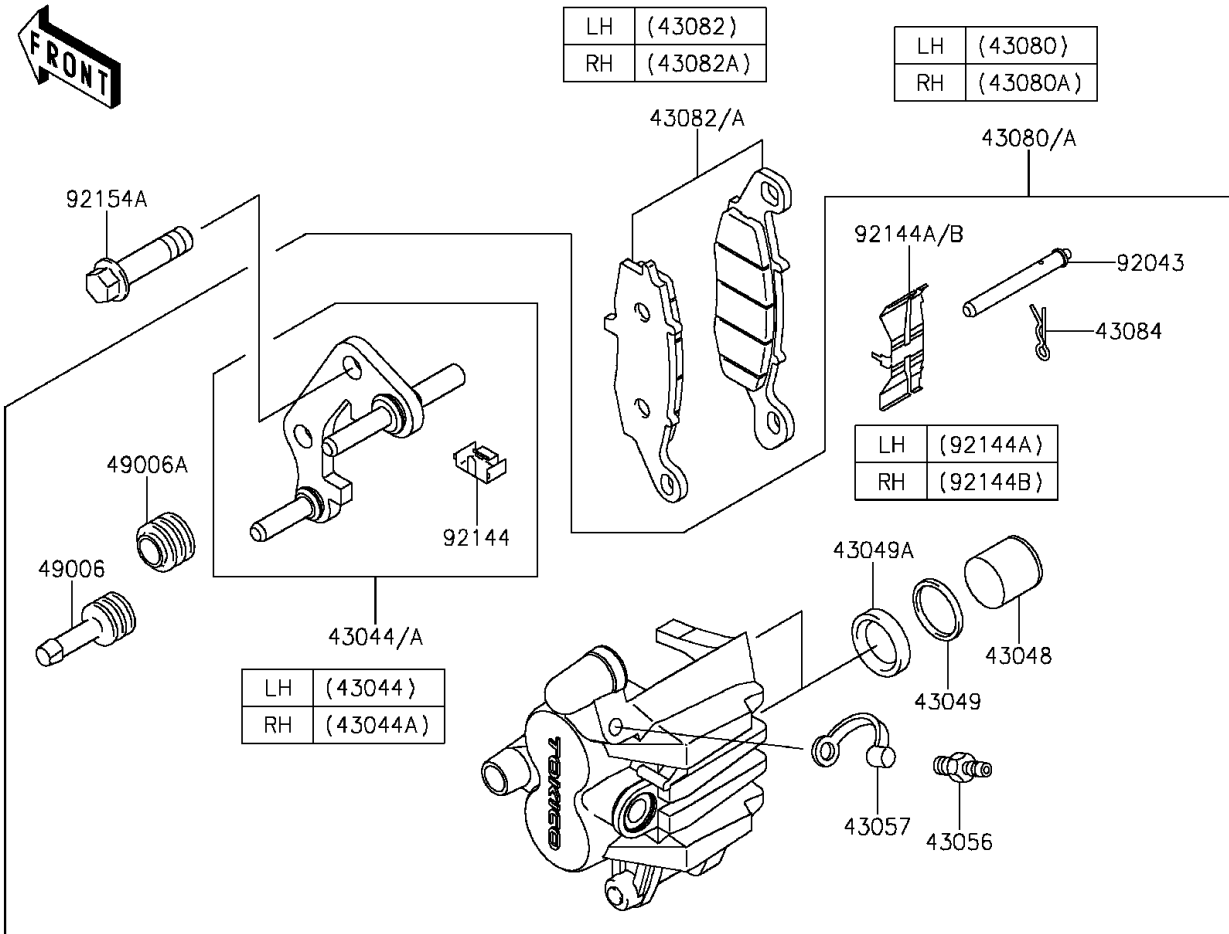

2013 NINJA® 650 ABS

PARTS DIAGRAM

Front Brake

F2292

2013 NINJA® 650 ABS

PARTS LIST

Front Brake

ITEM NAME

PART NUMBER

QUANTITY
