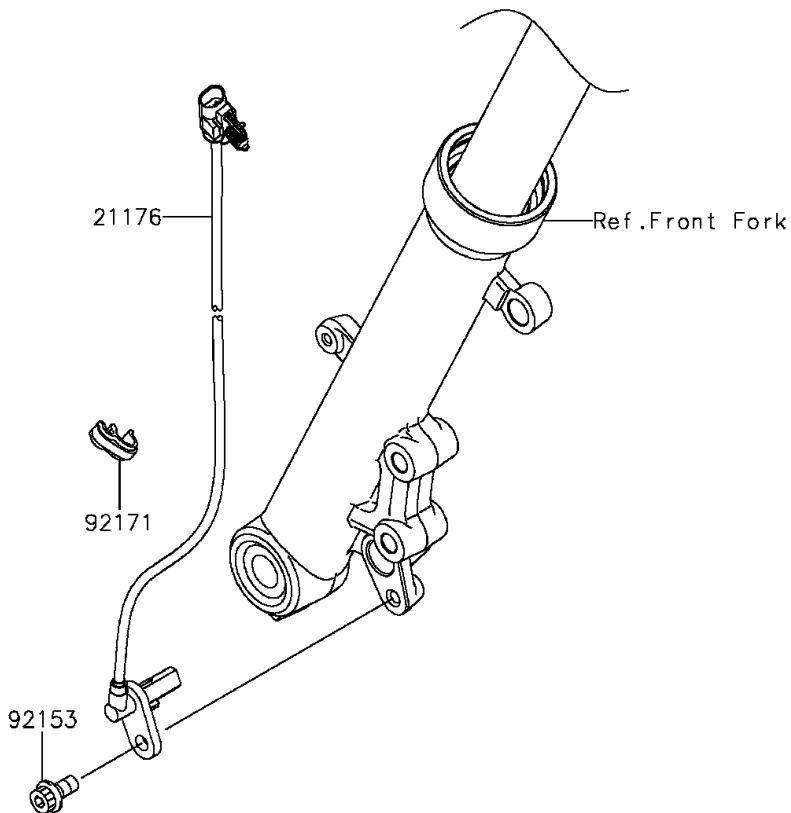

2016 Ninja® 650 ABS

PARTS DIAGRAM

Front Master Cylinder

F2291

2016 Ninja® 650 ABS

PARTS LIST

Front Master Cylinder

ITEM NAME

PART NUMBER

QUANTITY
