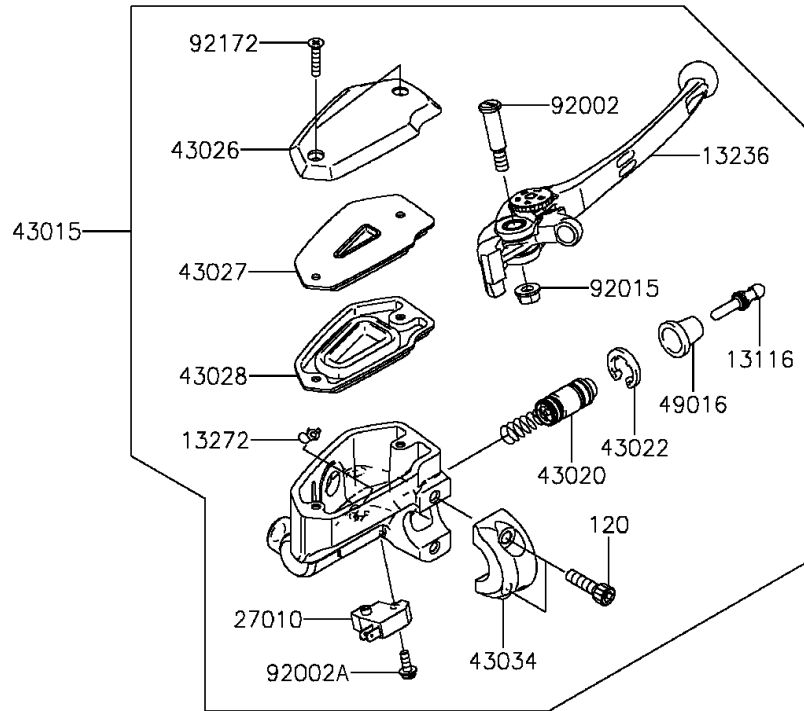

2016 Ninja® 650 ABS

PARTS DIAGRAM

Front Master Cylinder

F2291

2016 Ninja® 650 ABS

PARTS LIST

Front Master Cylinder

ITEM NAME

PART NUMBER

QUANTITY
