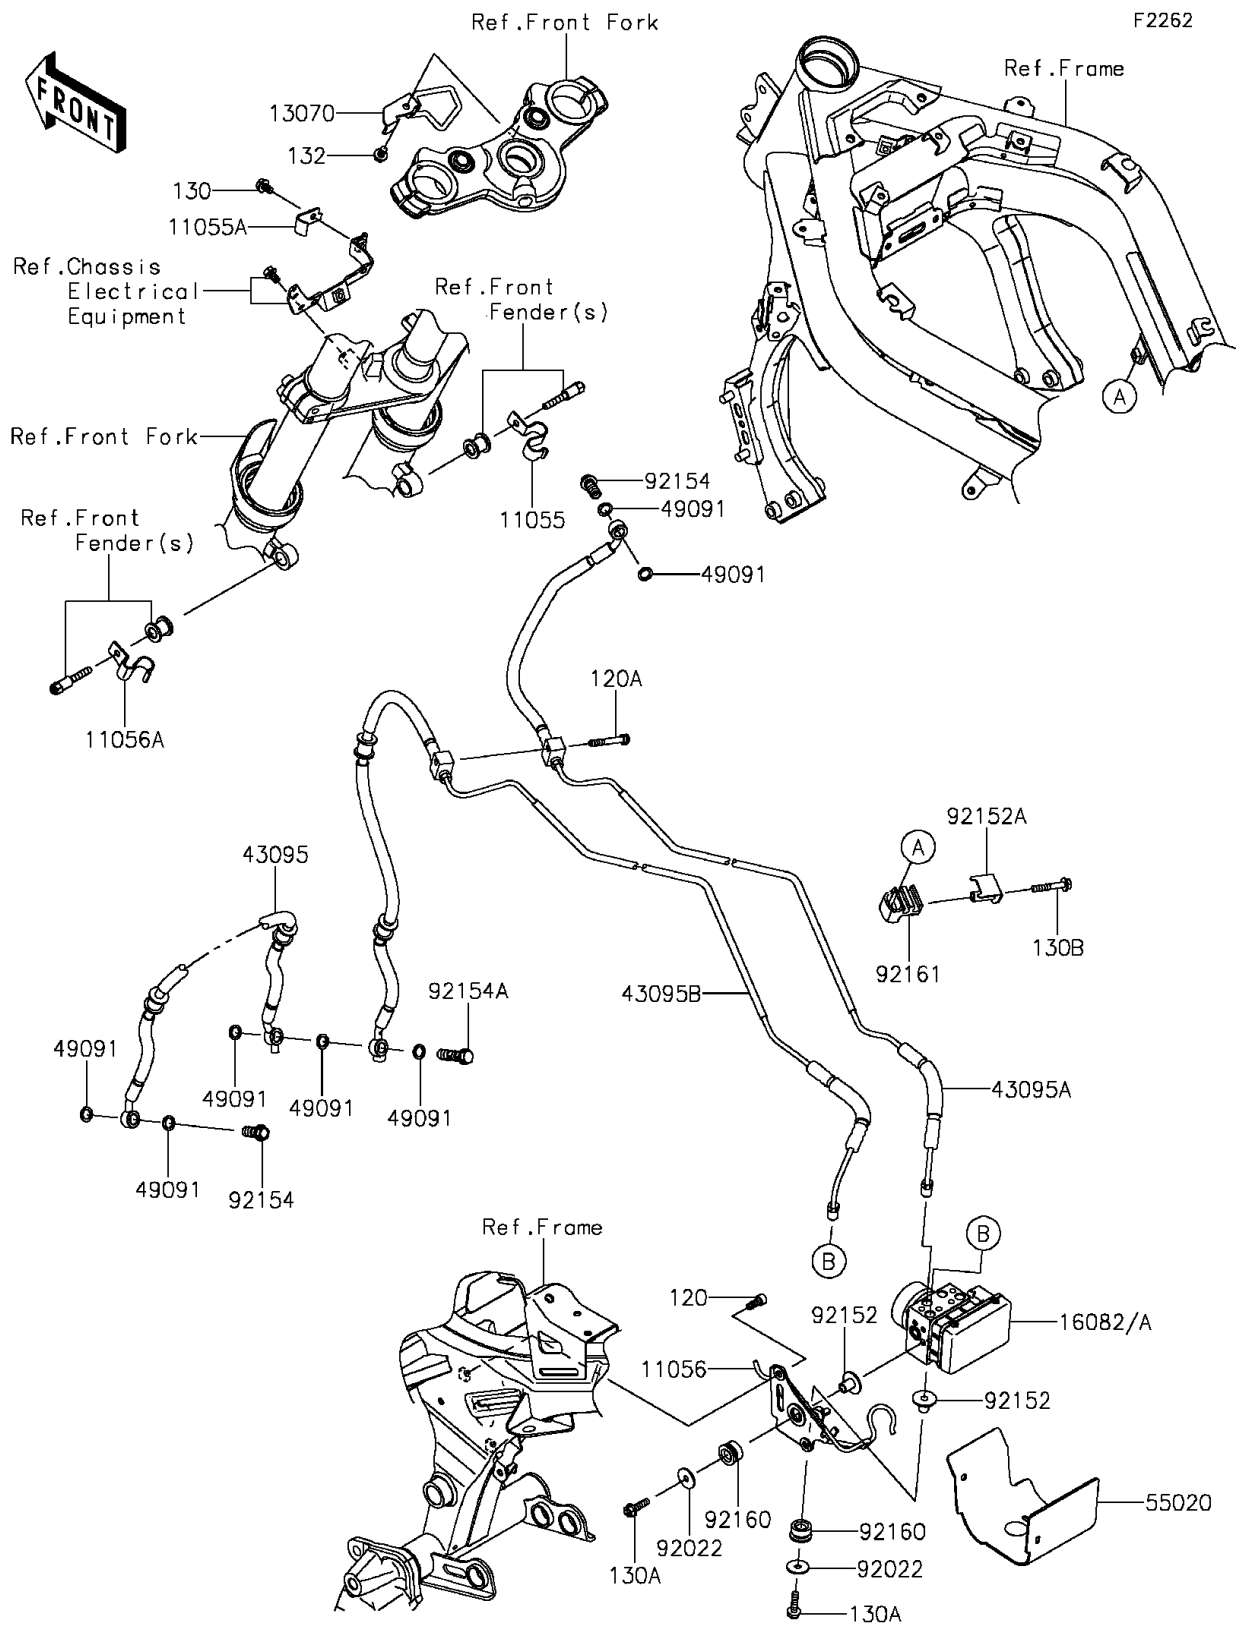

2015 Ninja® 650 ABS

PARTS DIAGRAM

Brake Piping

2015 Ninja® 650 ABS

PARTS LIST

Brake Piping

ITEM NAME

PART NUMBER

QUANTITY
