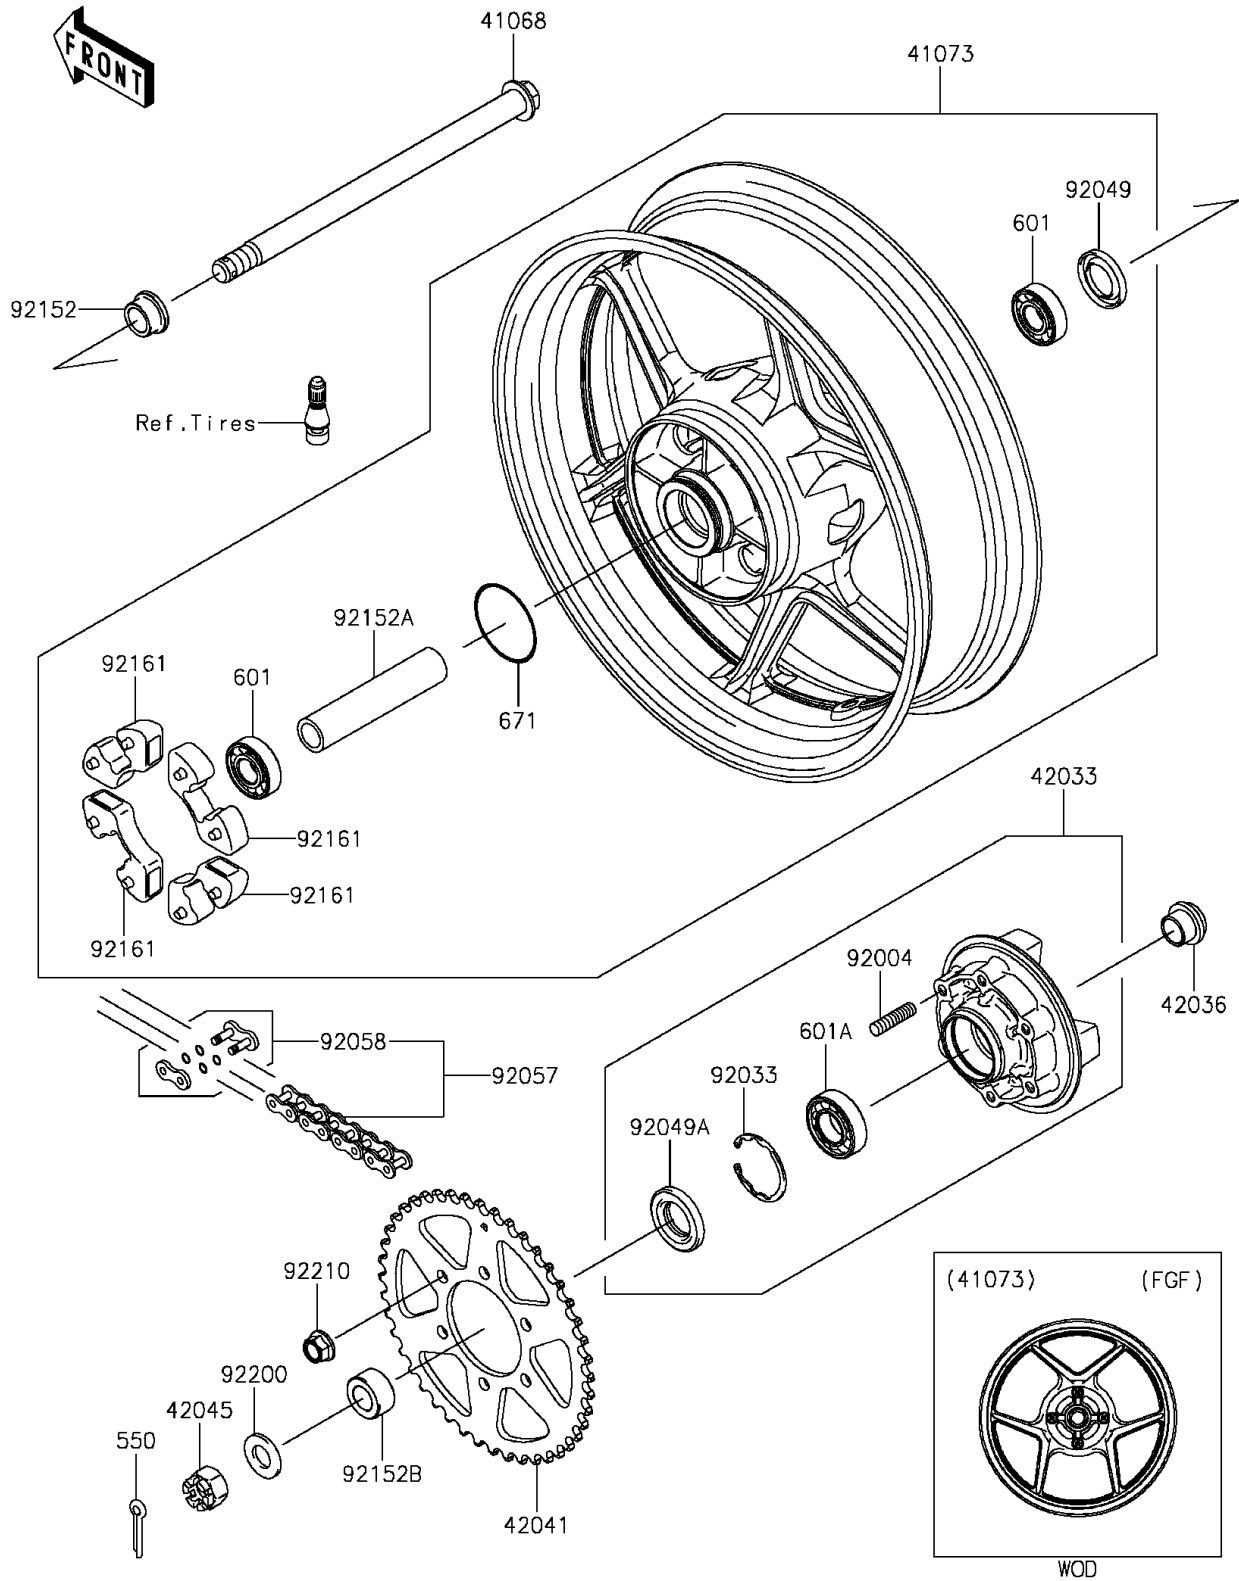

2016 Ninja® 650 ABS

PARTS DIAGRAM

Rear Wheel/Chain

F2240

2016 Ninja® 650 ABS

PARTS LIST

Rear Wheel/Chain

ITEM NAME

PART NUMBER

QUANTITY
