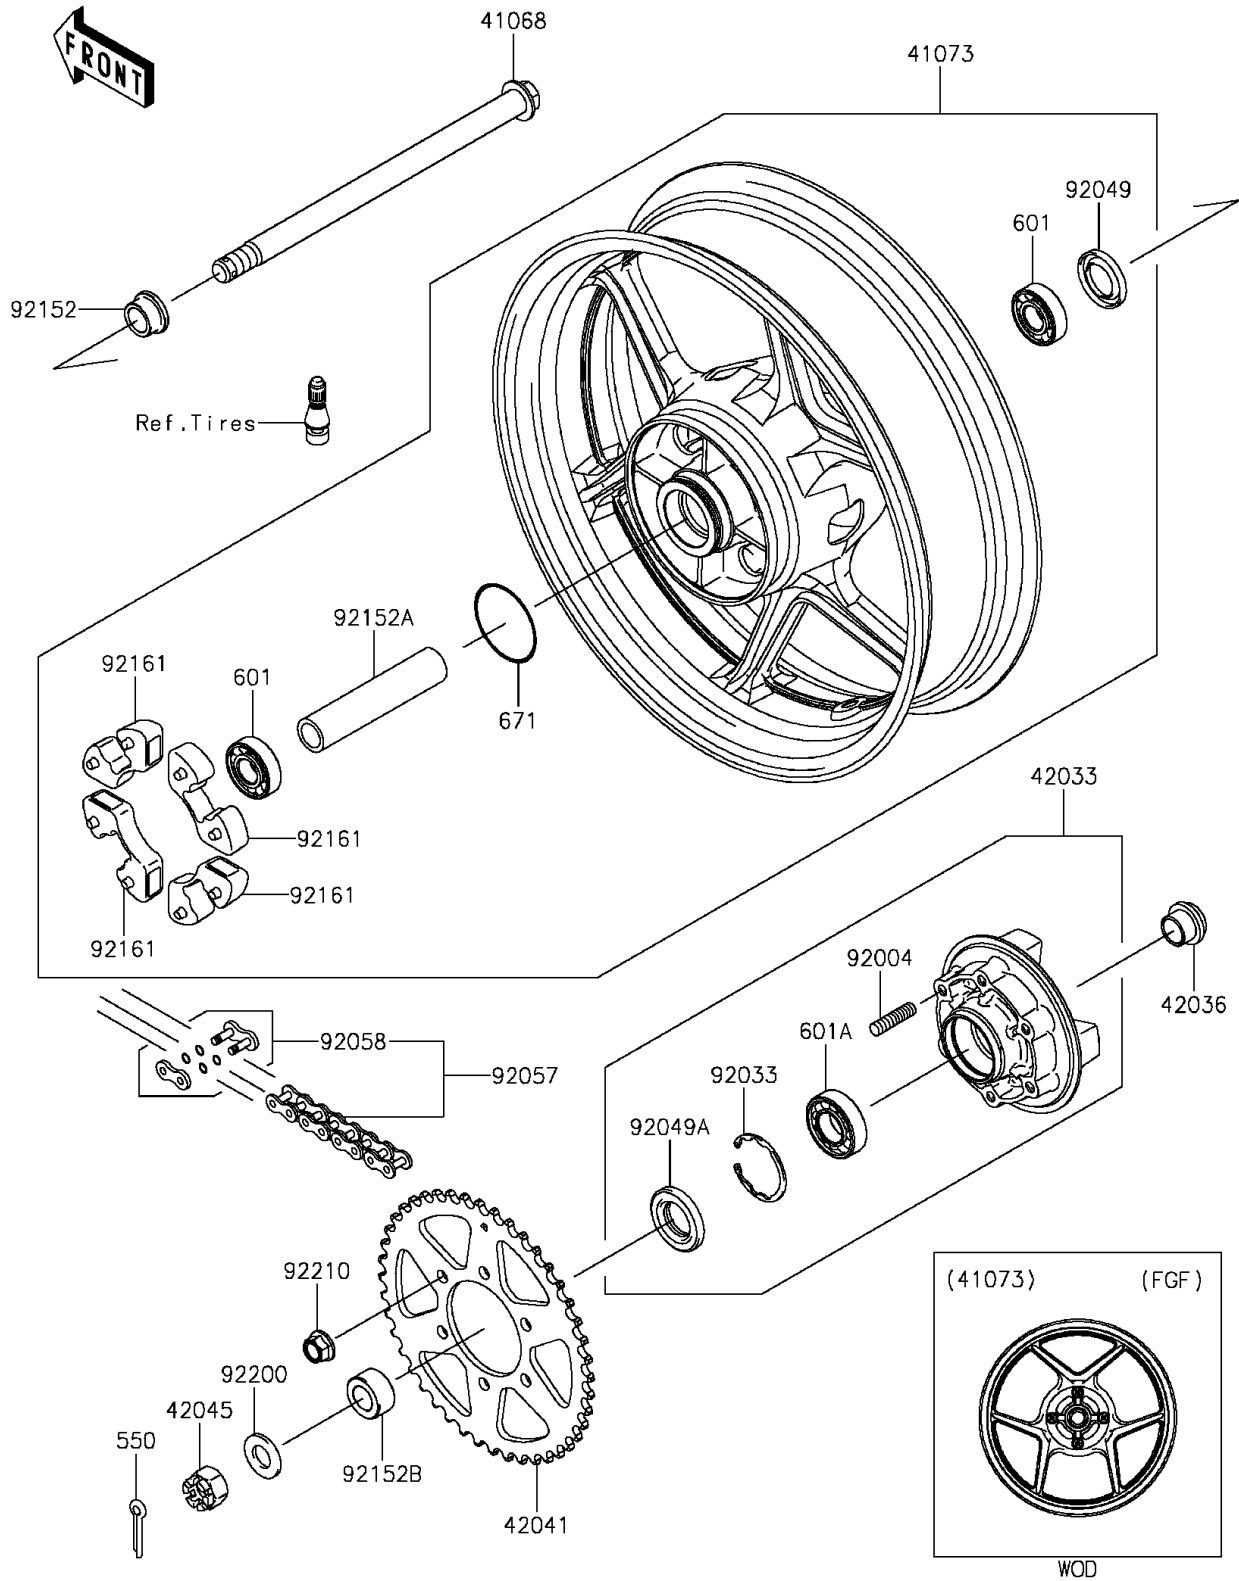

2013 NINJA® 650 ABS

PARTS DIAGRAM

Rear Wheel/Chain

F2240

2013 NINJA® 650 ABS

PARTS LIST

Rear Wheel/Chain

ITEM NAME	PART NUMBER	QUANTITY
-----------	-------------	----------
