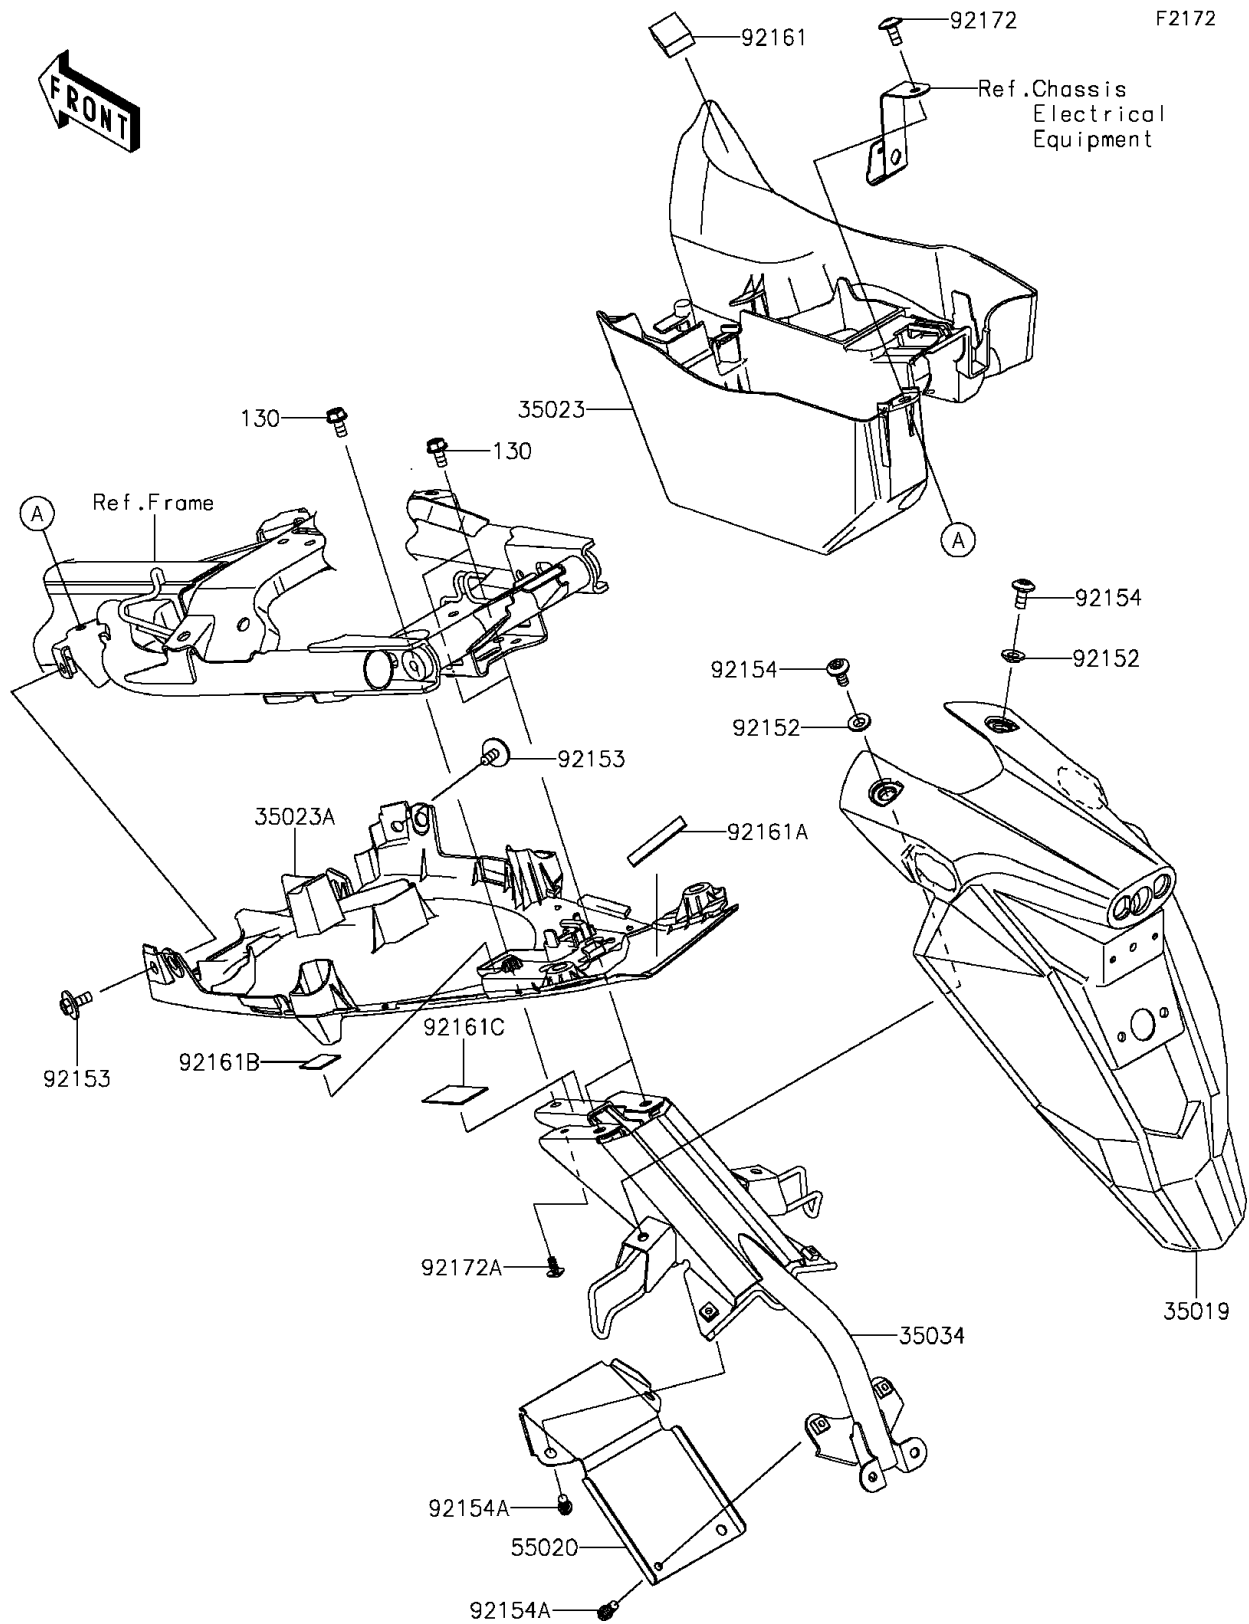

2016 Ninja® 650 ABS

PARTS DIAGRAM

Rear Fender(s)

2016 Ninja® 650 ABS

PARTS LIST

Rear Fender(s)

ITEM NAME

PART NUMBER

QUANTITY
