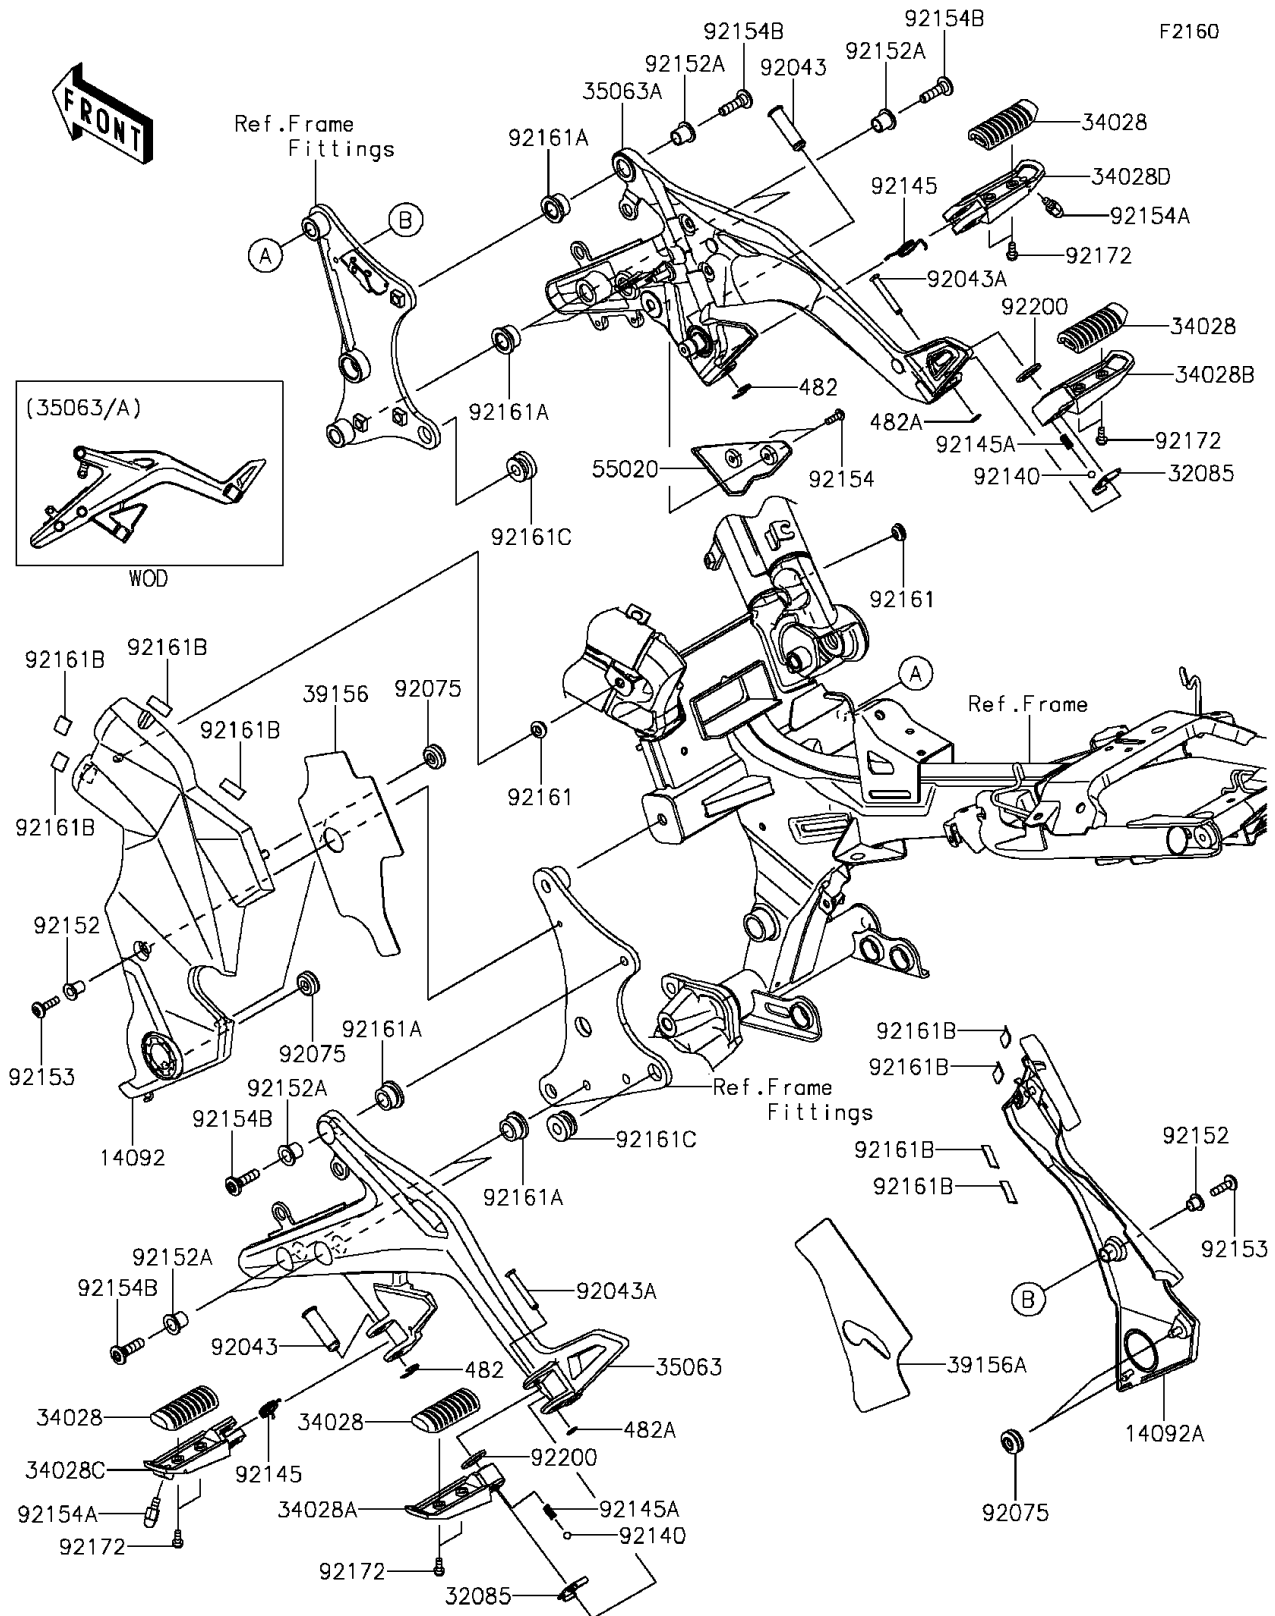

2016 Ninja® 650 ABS

PARTS DIAGRAM

Footrests

2016 Ninja® 650 ABS

PARTS LIST

Footrests

ITEM NAME

PART NUMBER

QUANTITY
