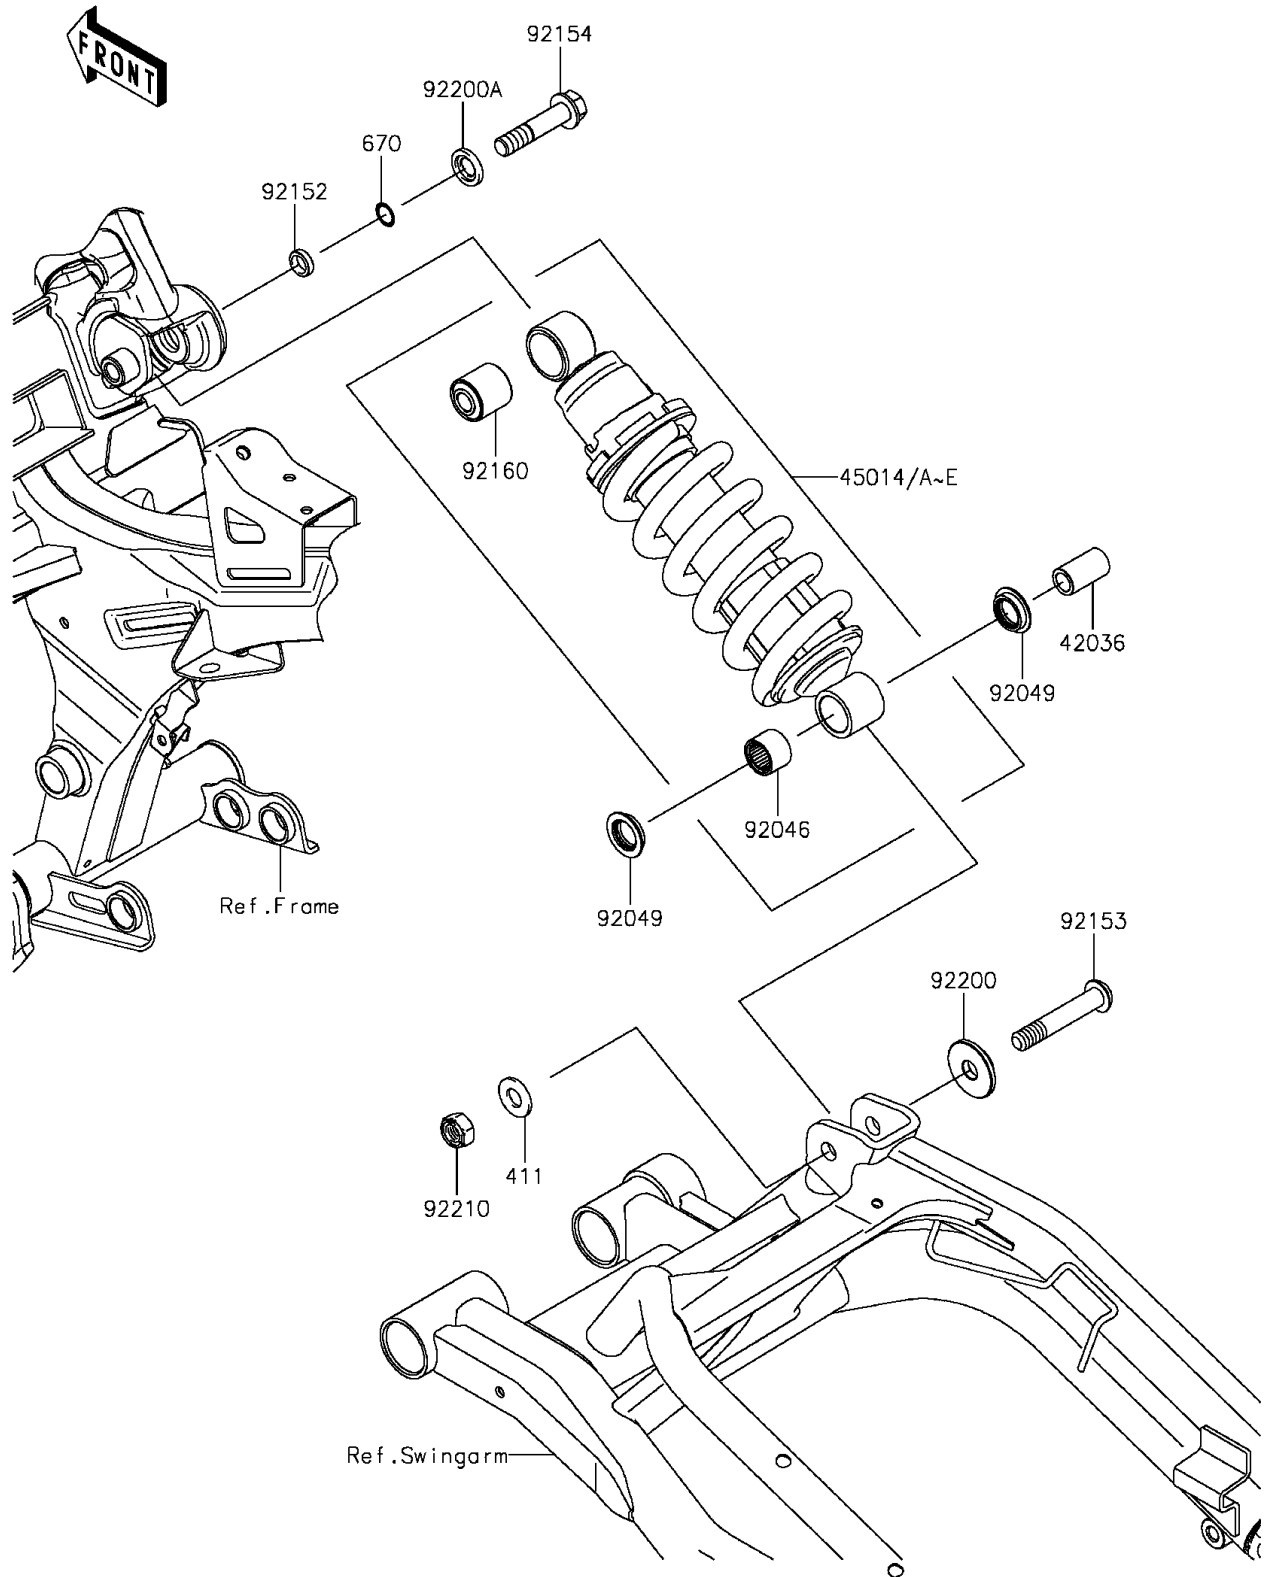

2016 Ninja® 650 ABS

PARTS DIAGRAM

Suspension/Shock Absorber

F2151

2016 Ninja® 650 ABS

PARTS LIST

Suspension/Shock Absorber

ITEM NAME

PART NUMBER

QUANTITY
