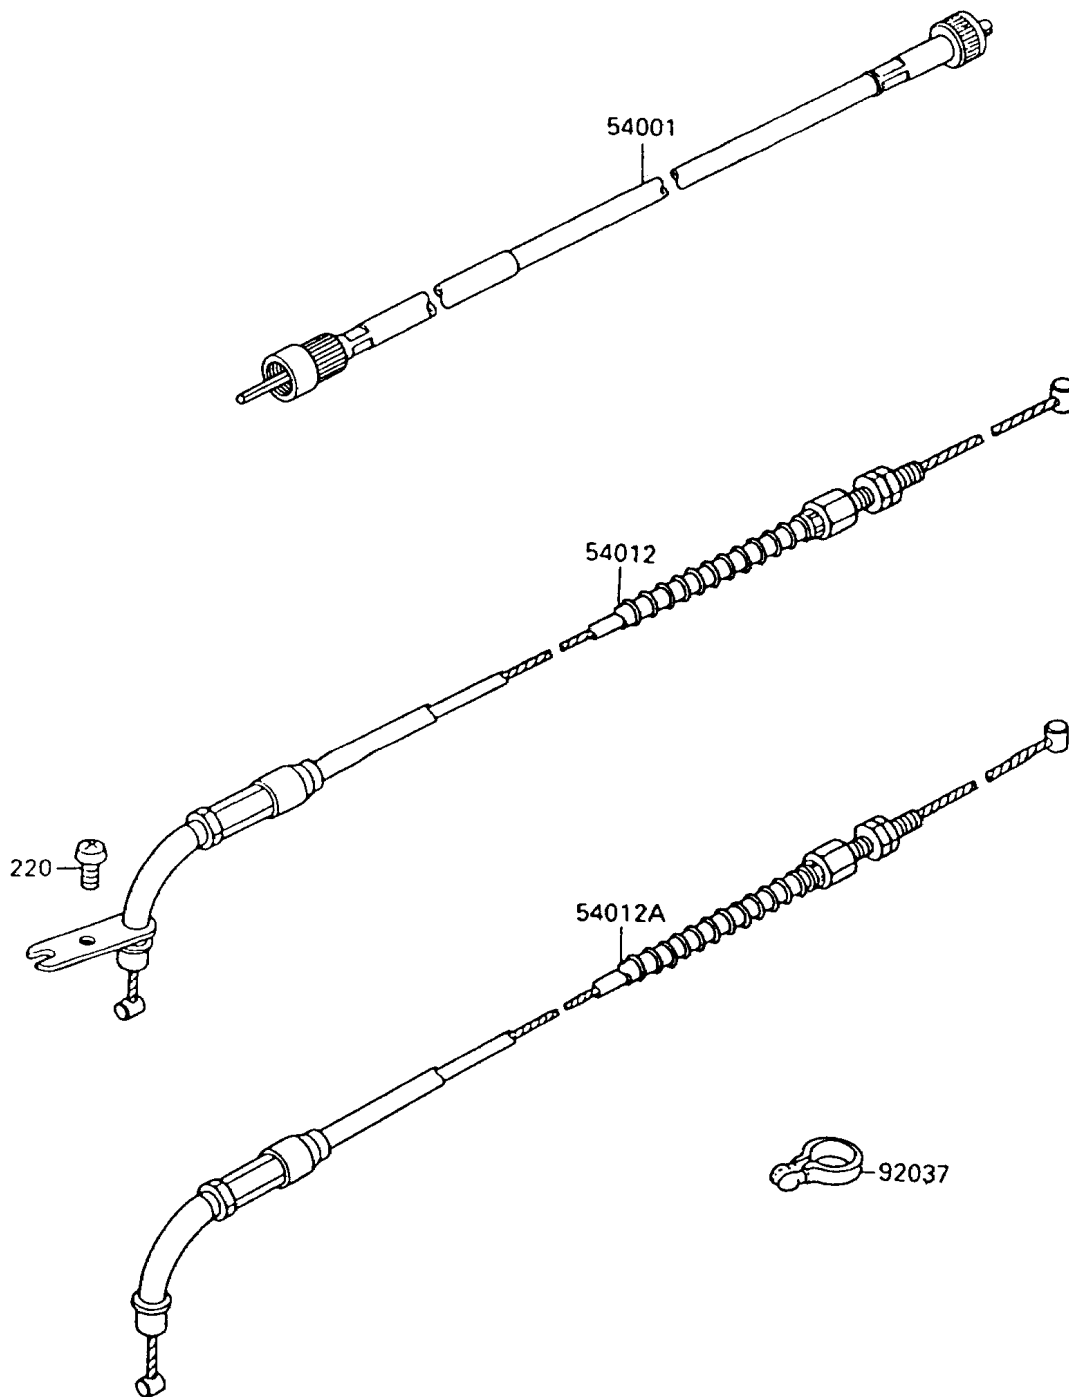

1994 Vulcan 88

PARTS DIAGRAM

Cables

F2540

1994 Vulcan 88

PARTS LIST

Cables

ITEM NAME

PART NUMBER

QUANTITY
