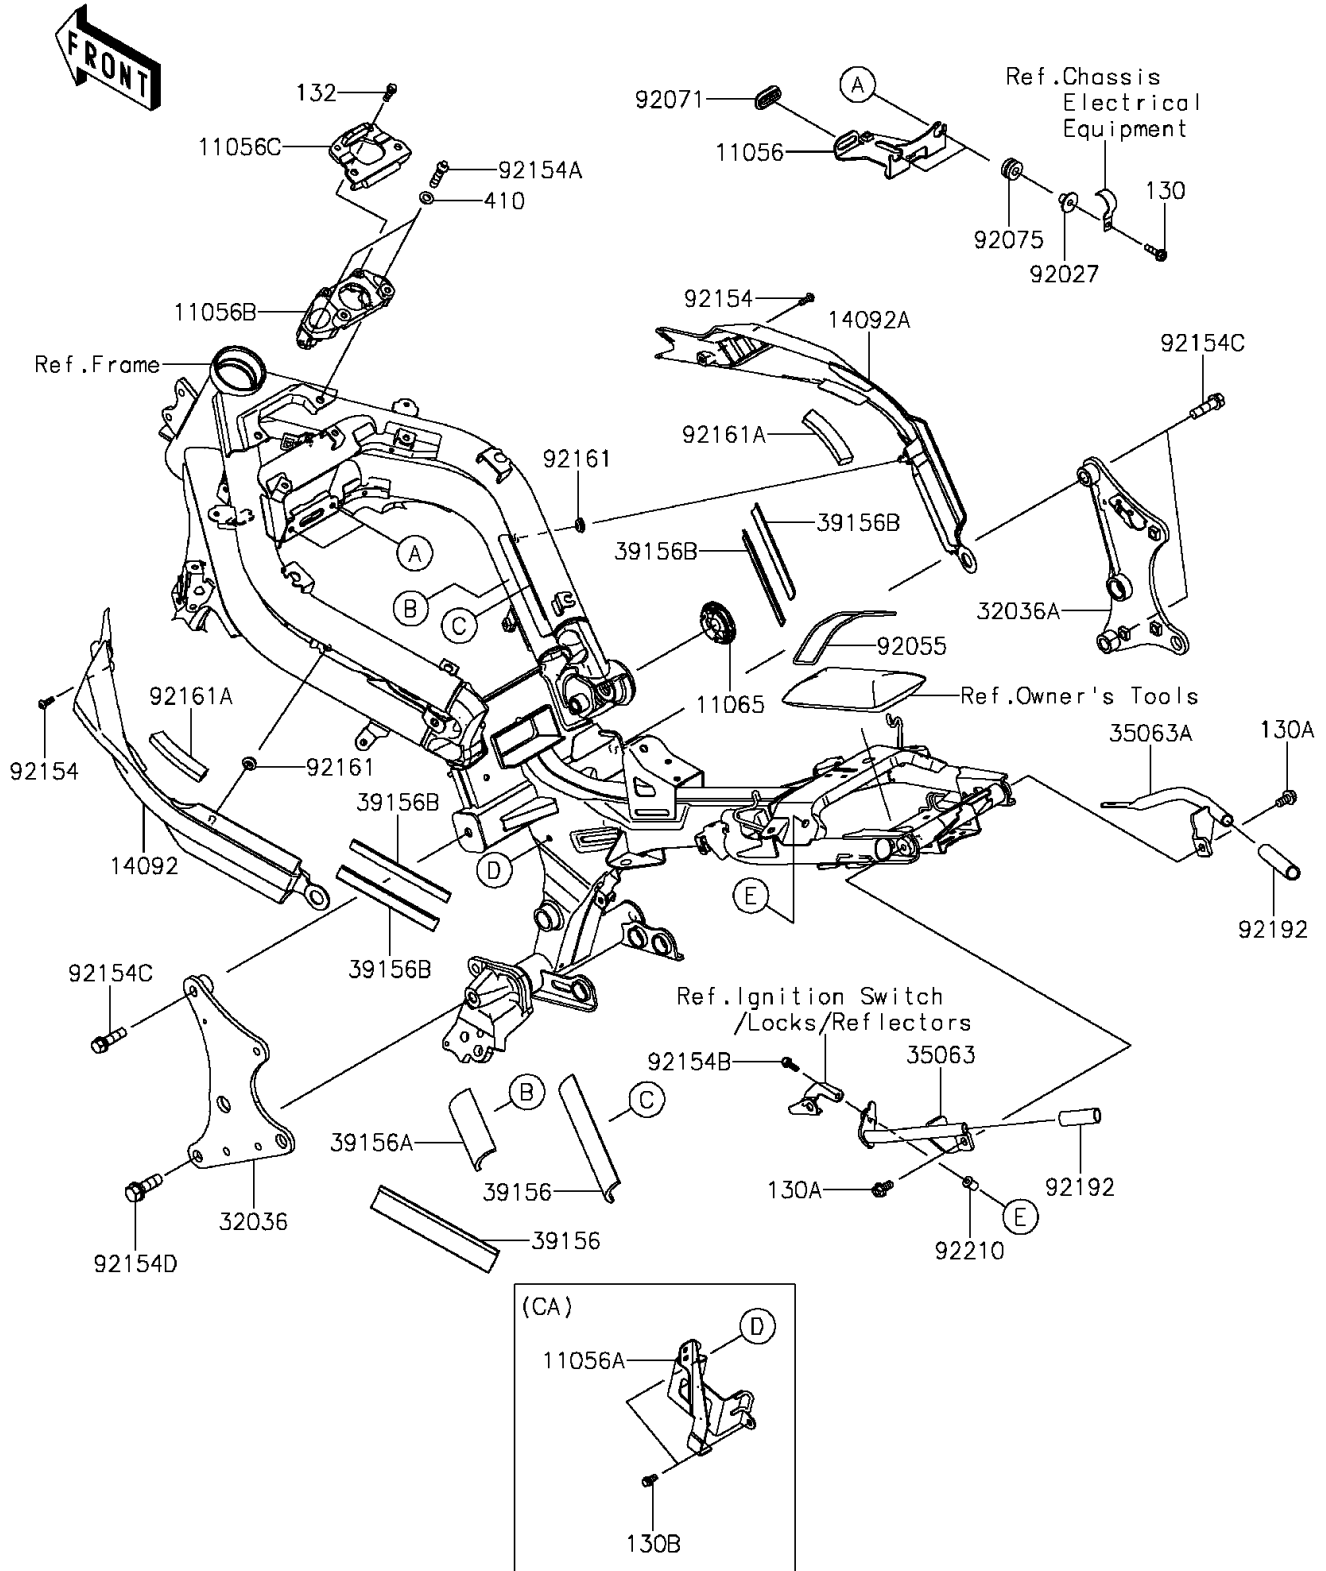

2016 Ninja® 650 ABS

PARTS DIAGRAM

Frame Fittings

F2131

2016 Ninja[®] 650 ABS

PARTS LIST Frame Fittings

ITEM NAME

PART NUMBER

QUANTITY
