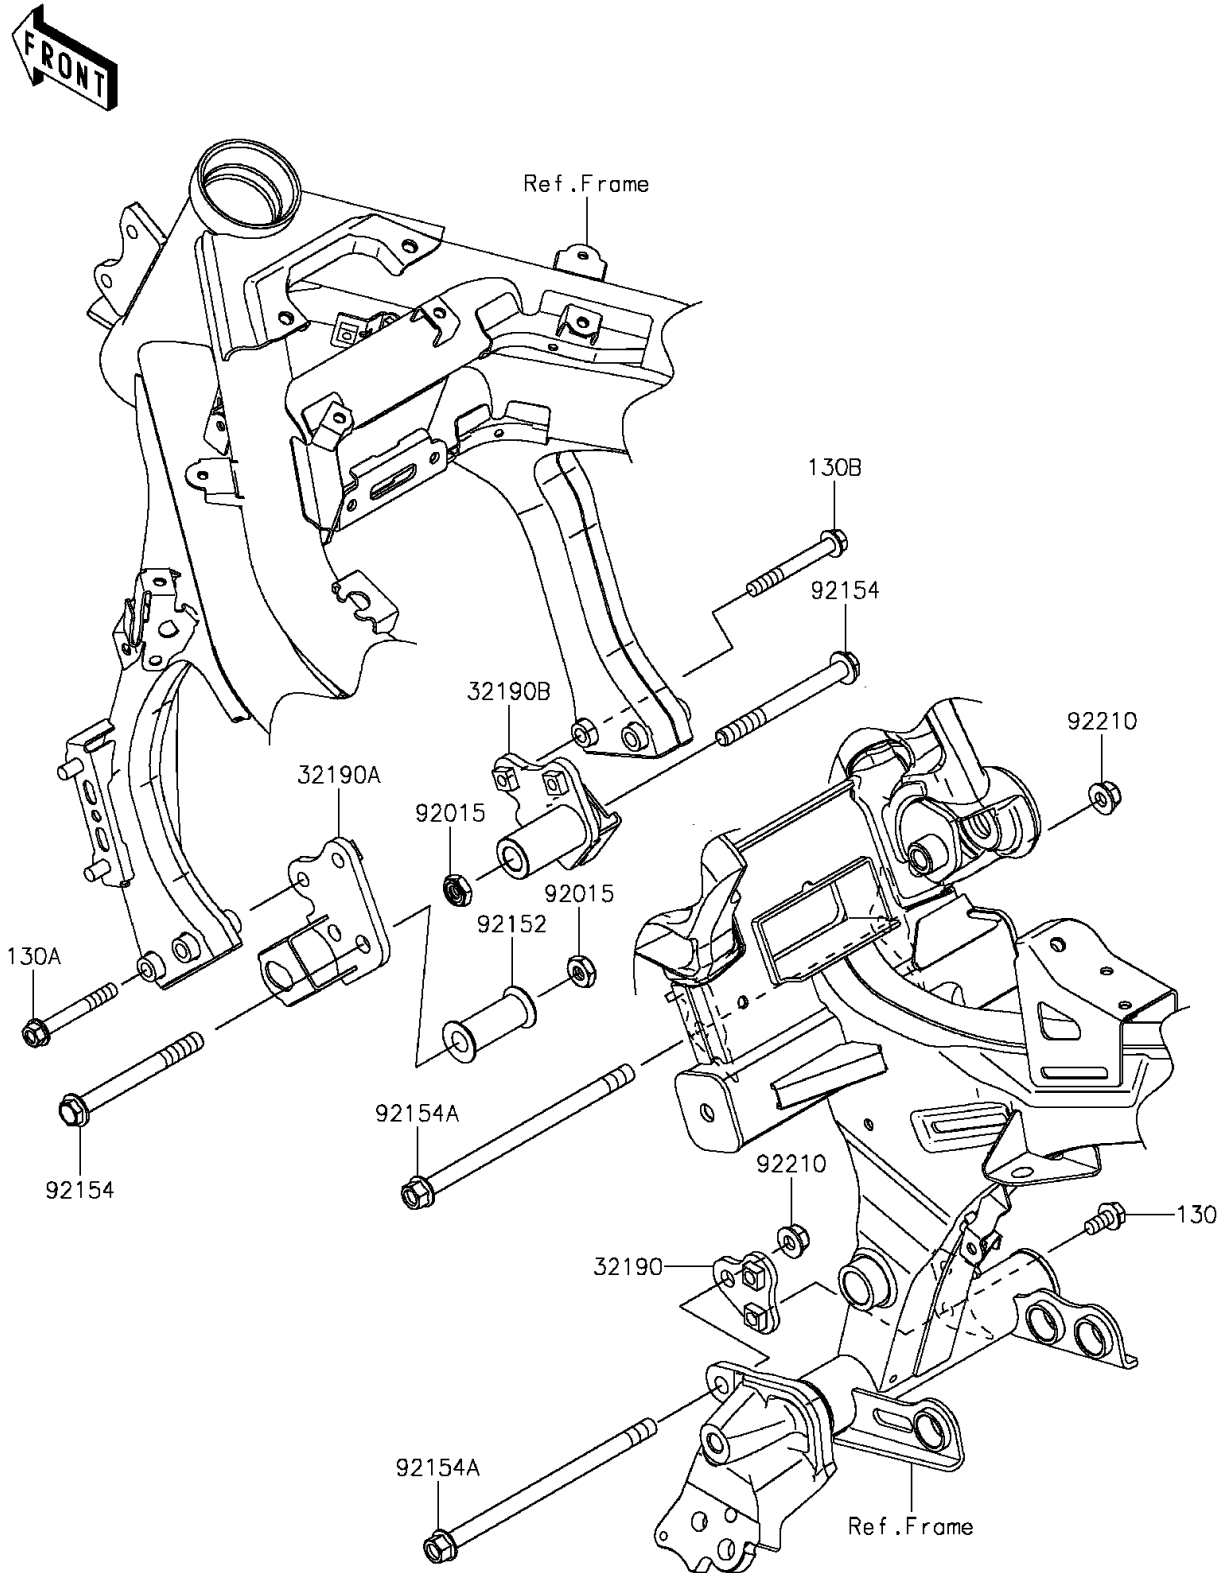

2013 NINJA® 650 ABS

PARTS DIAGRAM

Engine Mount

F2122

2013 NINJA® 650 ABS

PARTS LIST

Engine Mount

ITEM NAME

PART NUMBER

QUANTITY
