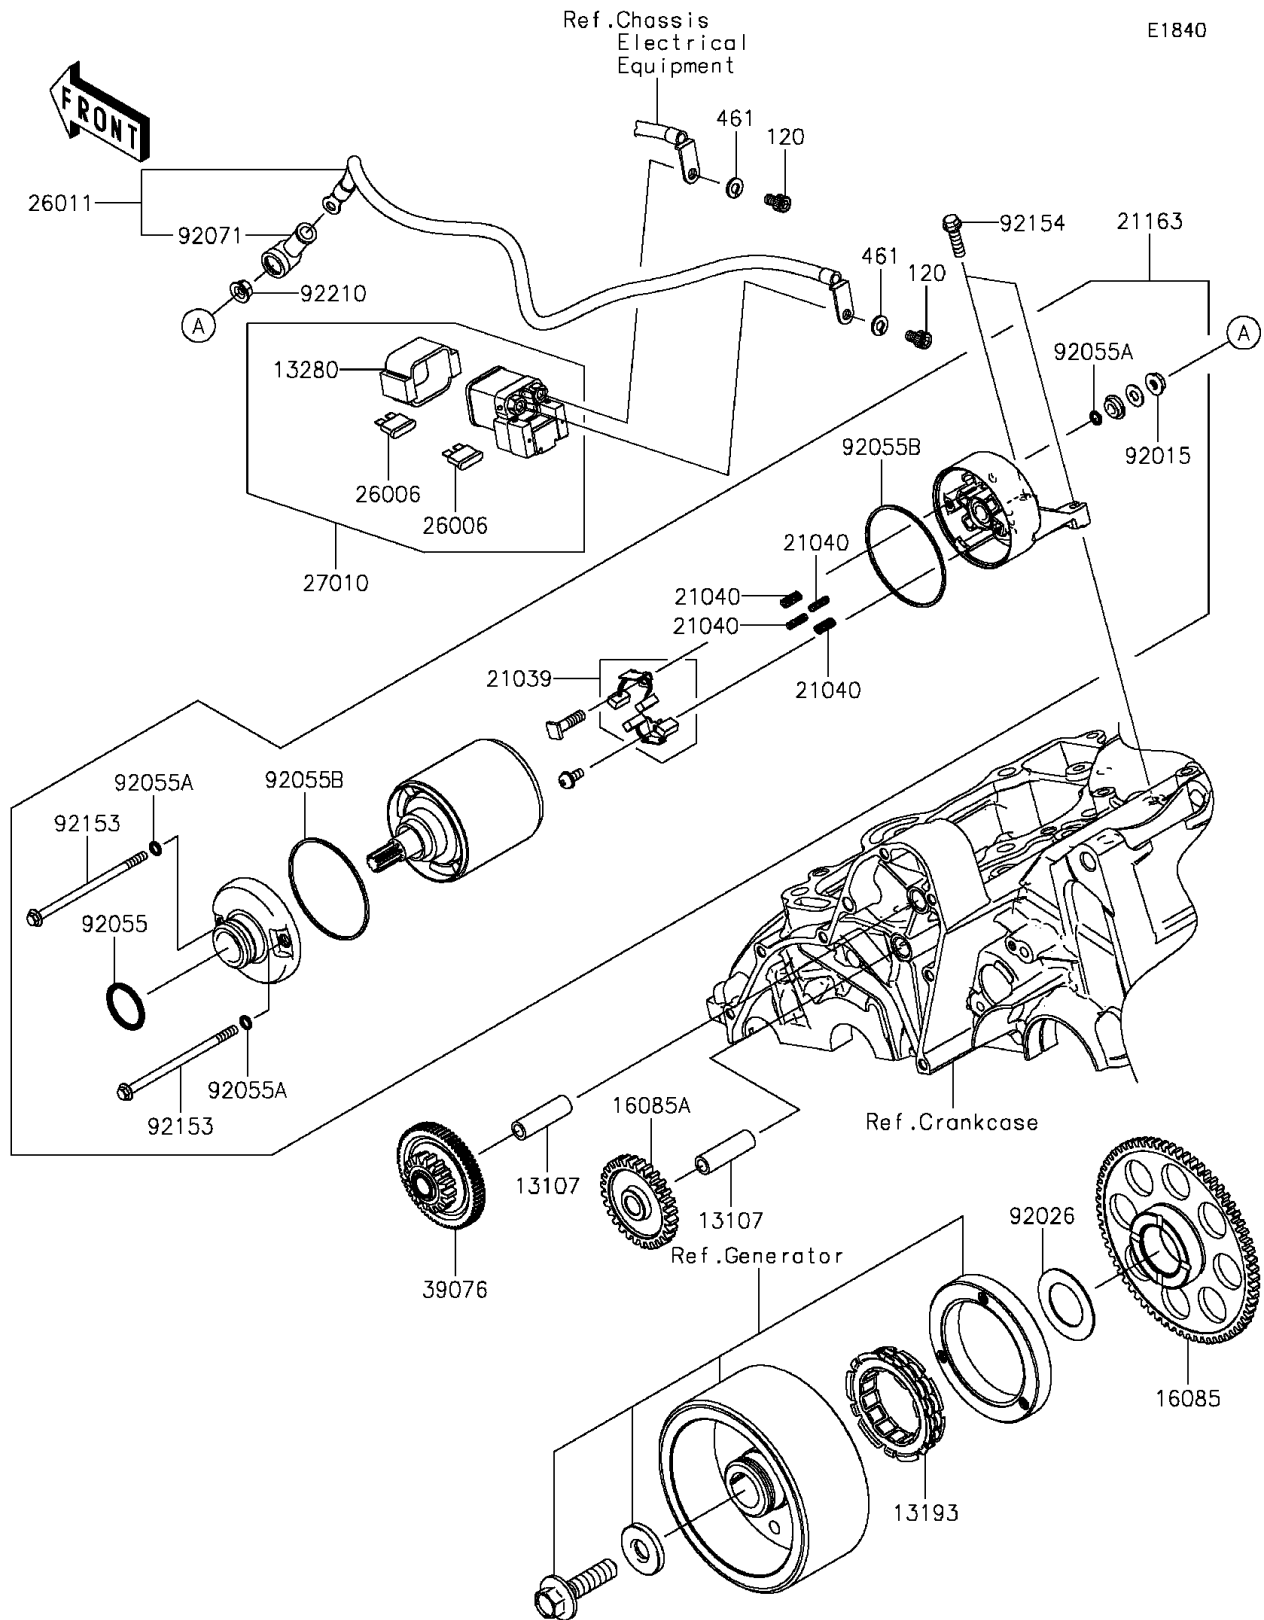

2016 Ninja® 650 ABS

PARTS DIAGRAM

Starter Motor

2016 Ninja® 650 ABS

PARTS LIST

Starter Motor

ITEM NAME

PART NUMBER

QUANTITY
