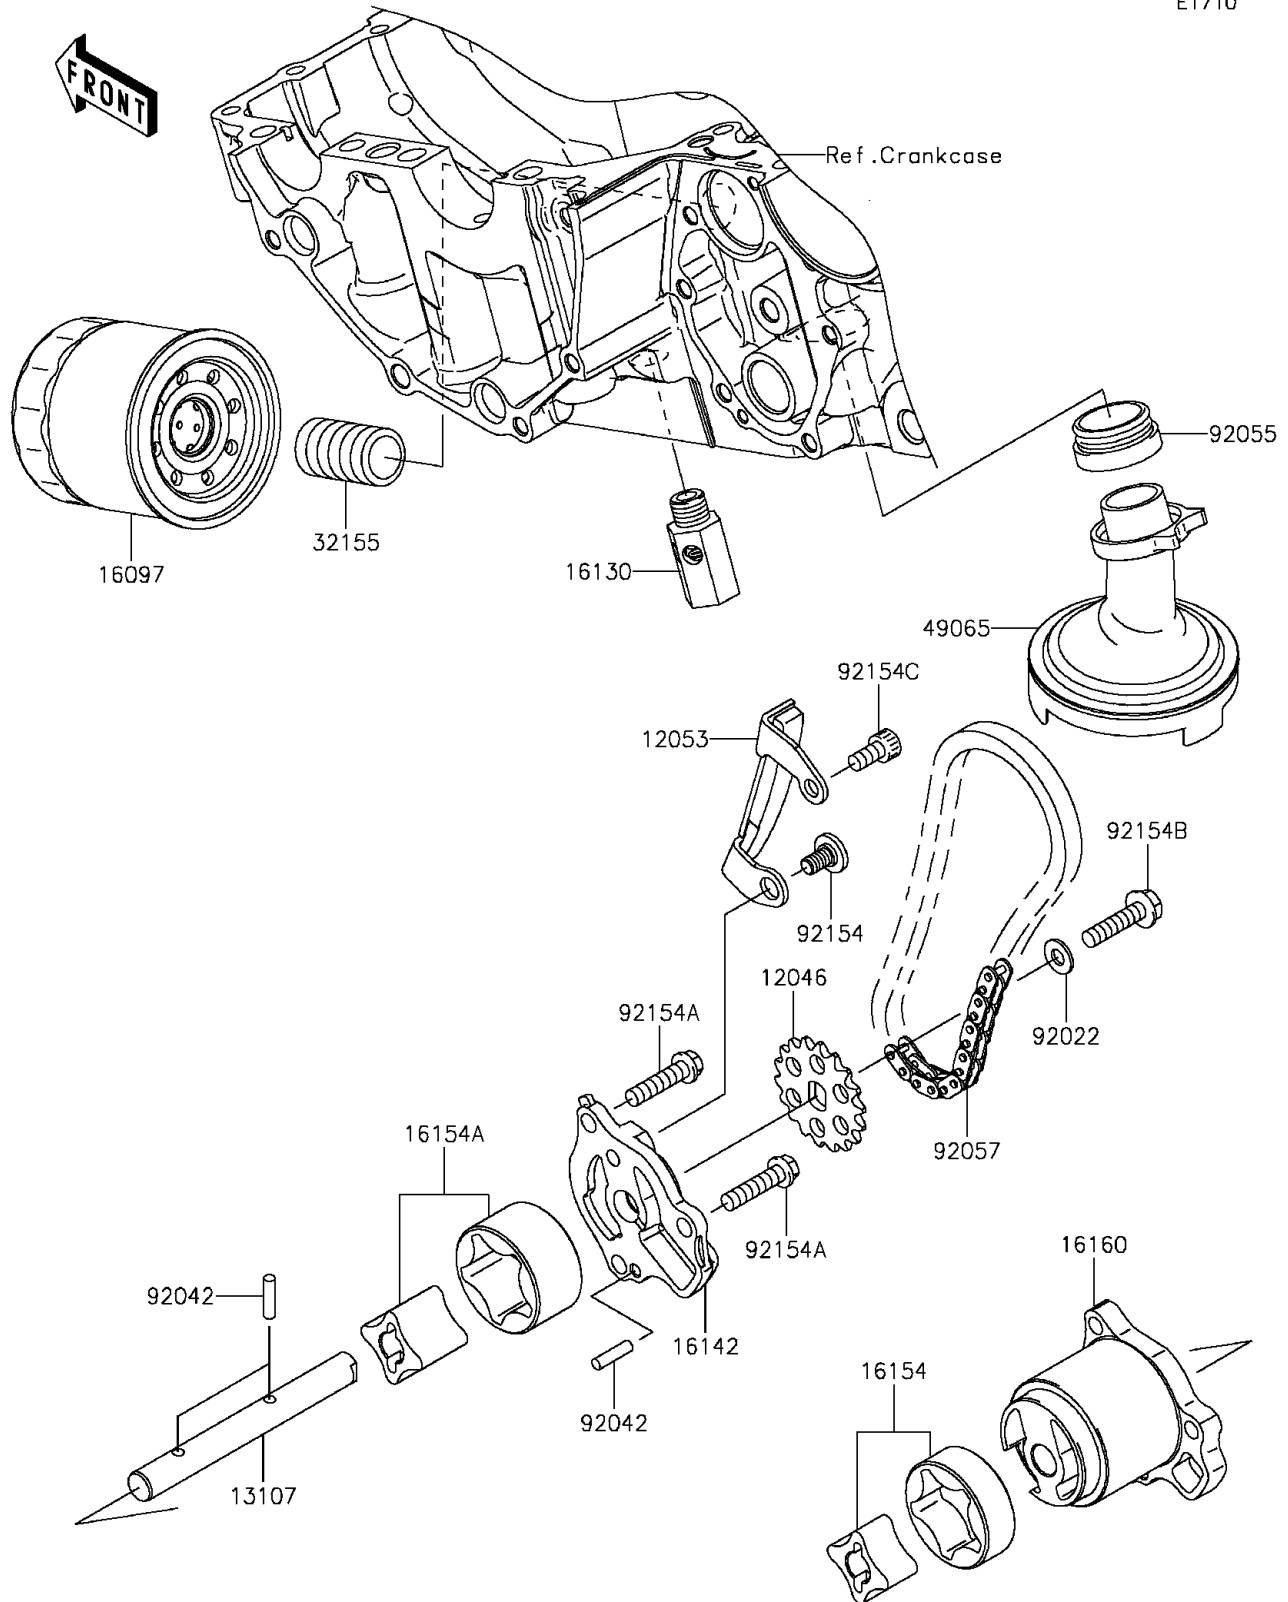

2016 Ninja® 650 ABS

PARTS DIAGRAM

Oil Pump/Oil Filter

E1710

2016 Ninja® 650 ABS

PARTS LIST

Oil Pump/Oil Filter

ITEM NAME

PART NUMBER

QUANTITY
