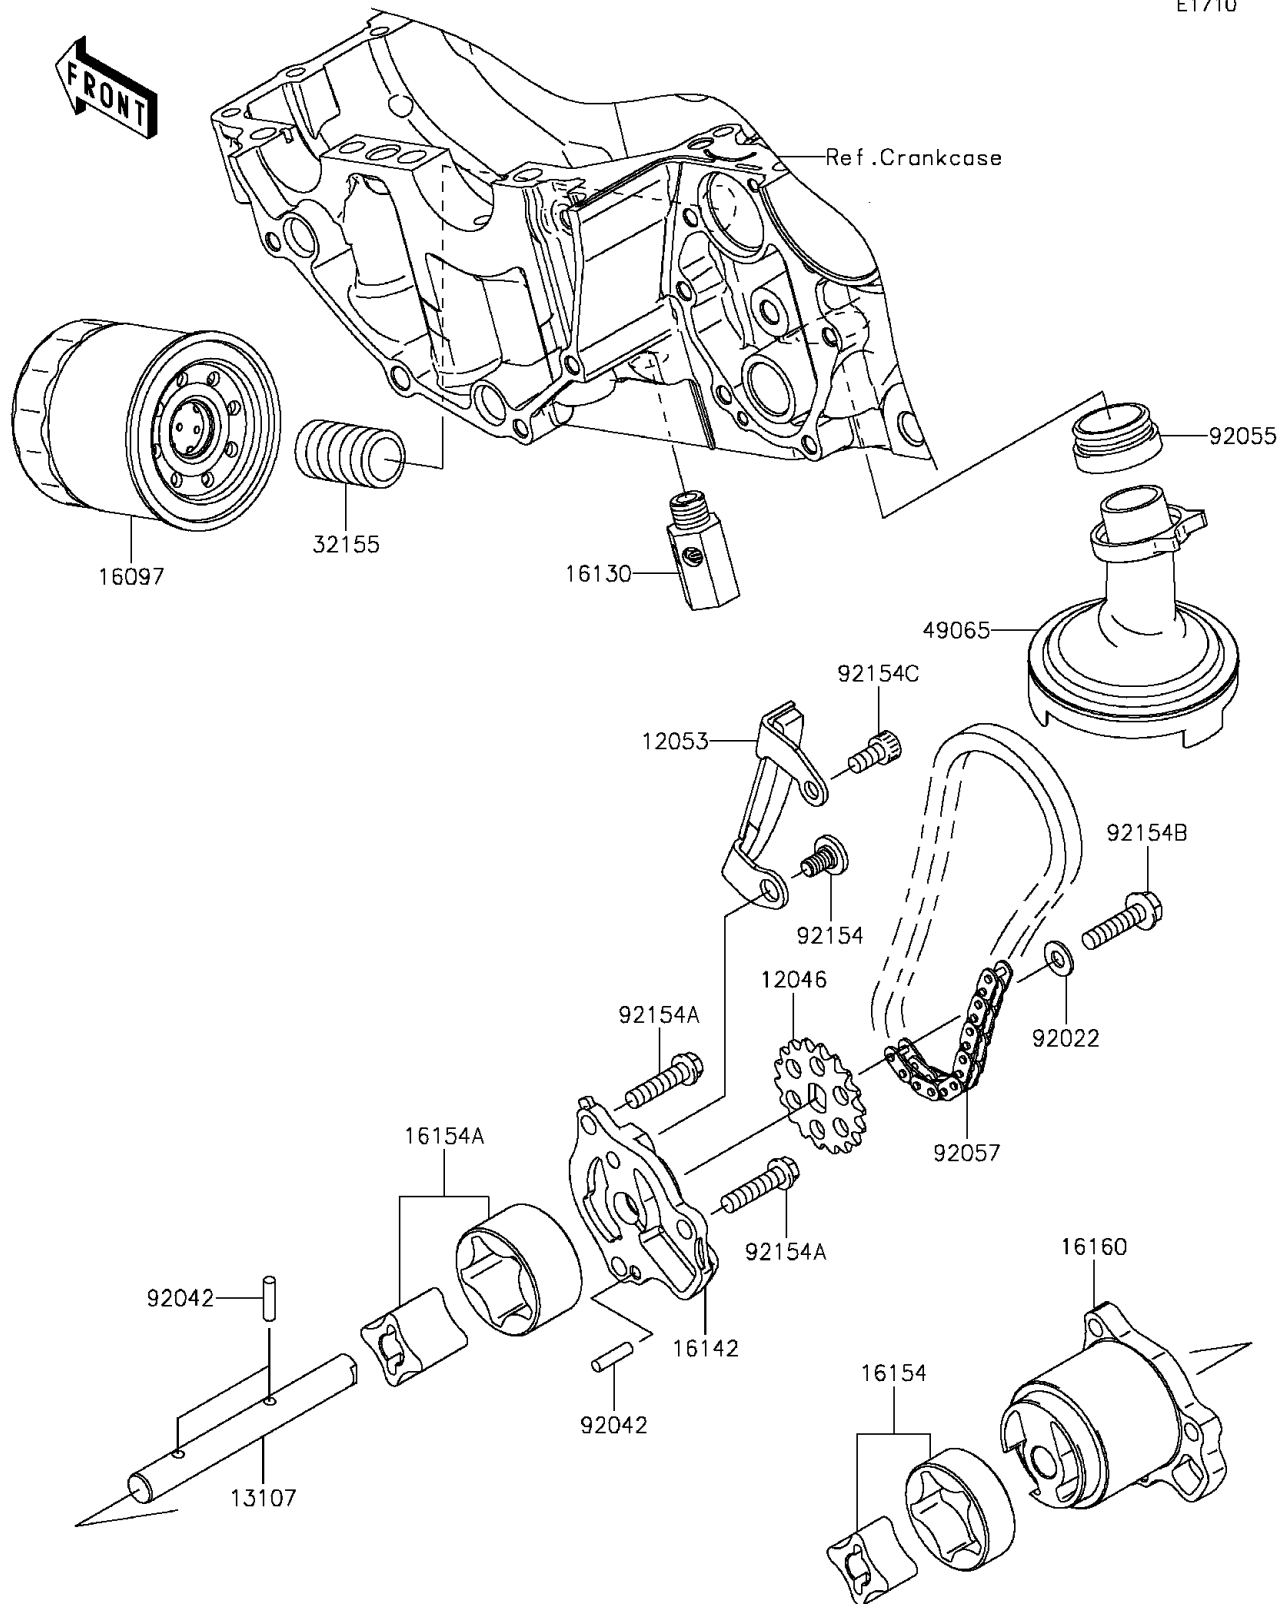

2013 NINJA® 650 ABS

PARTS DIAGRAM

Oil Pump/Oil Filter

E1710

2013 NINJA[®] 650 ABS

PARTS LIST

Oil Pump/Oil Filter

ITEM NAME	PART NUMBER	QUANTITY
-----------	-------------	----------
