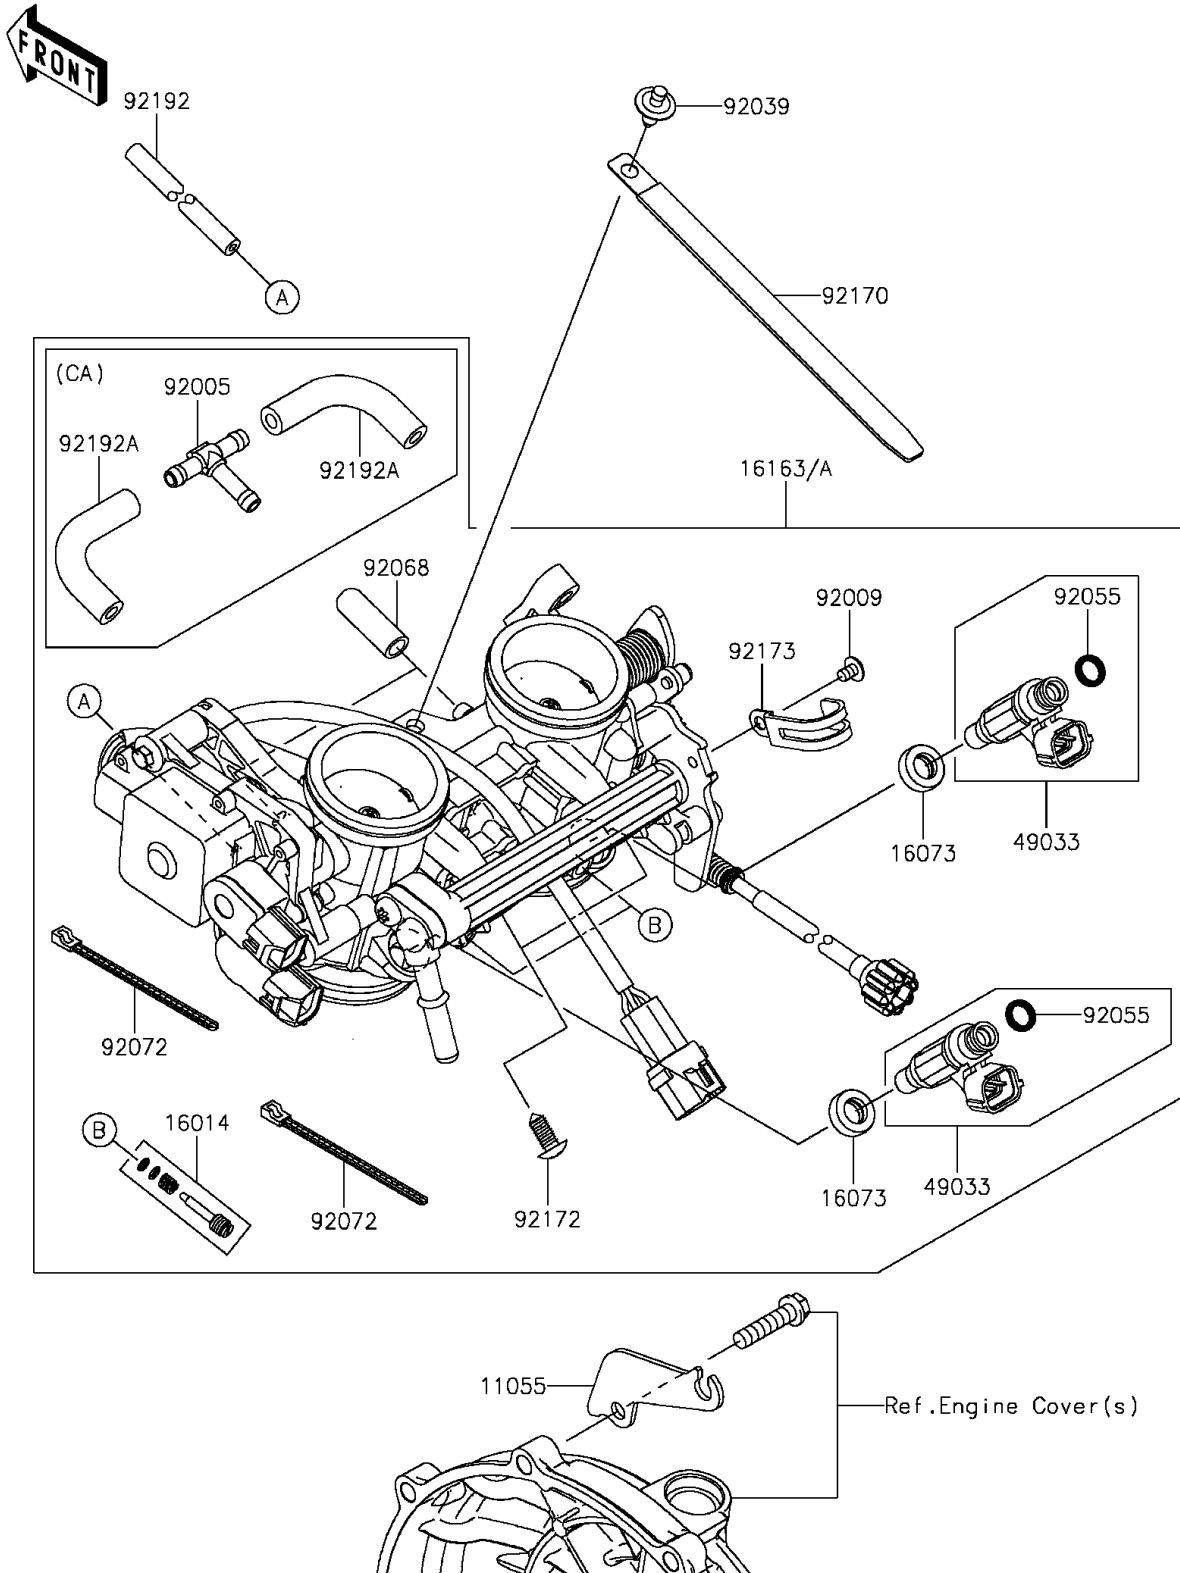

2016 Ninja® 650 ABS

PARTS DIAGRAM

Throttle

E1510

2016 Ninja® 650 ABS

PARTS LIST

Throttle

ITEM NAME

PART NUMBER

QUANTITY
