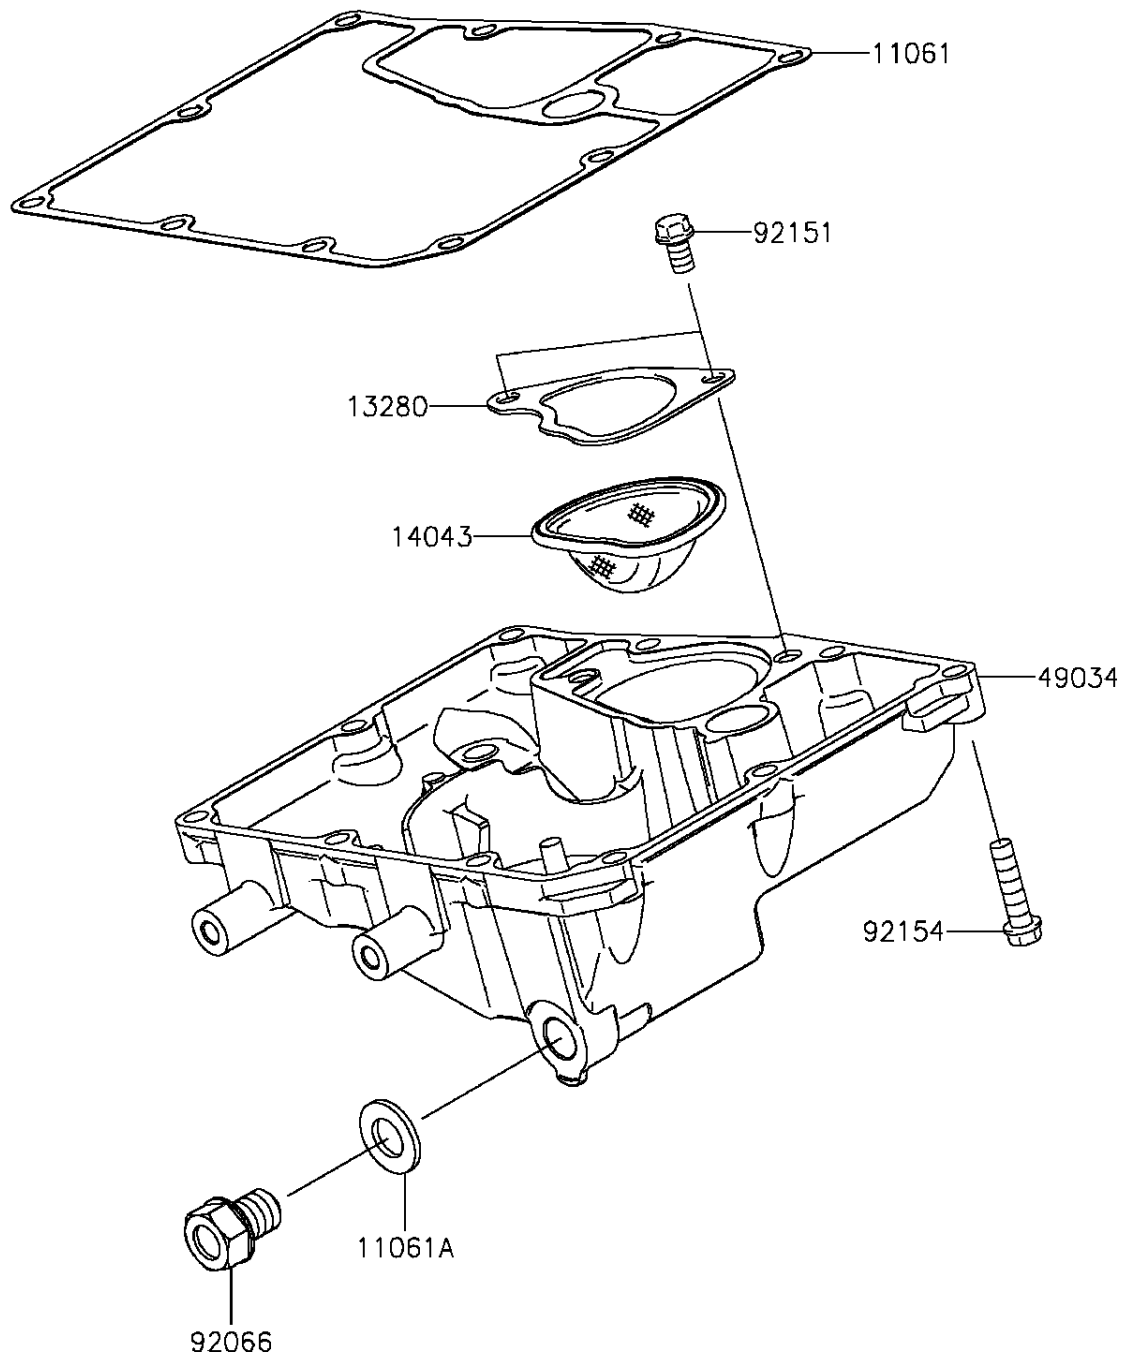

2016 Ninja® 650 ABS

PARTS DIAGRAM

Oil Pan

E1434

2016 Ninja® 650 ABS

PARTS LIST

Oil Pan

ITEM NAME

PART NUMBER

QUANTITY
