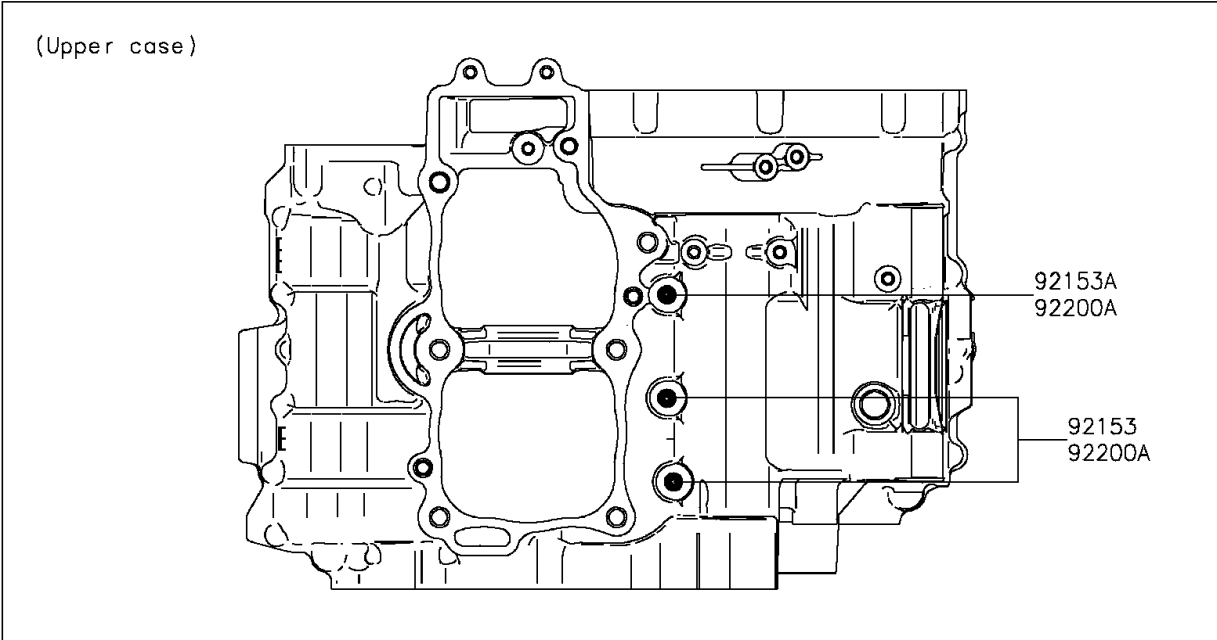

2016 Ninja® 650 ABS

PARTS DIAGRAM

Crankcase Bolt Pattern

E1412

2016 Ninja[®] 650 ABS

PARTS LIST

Crankcase Bolt Pattern

ITEM NAME

PART NUMBER

QUANTITY
