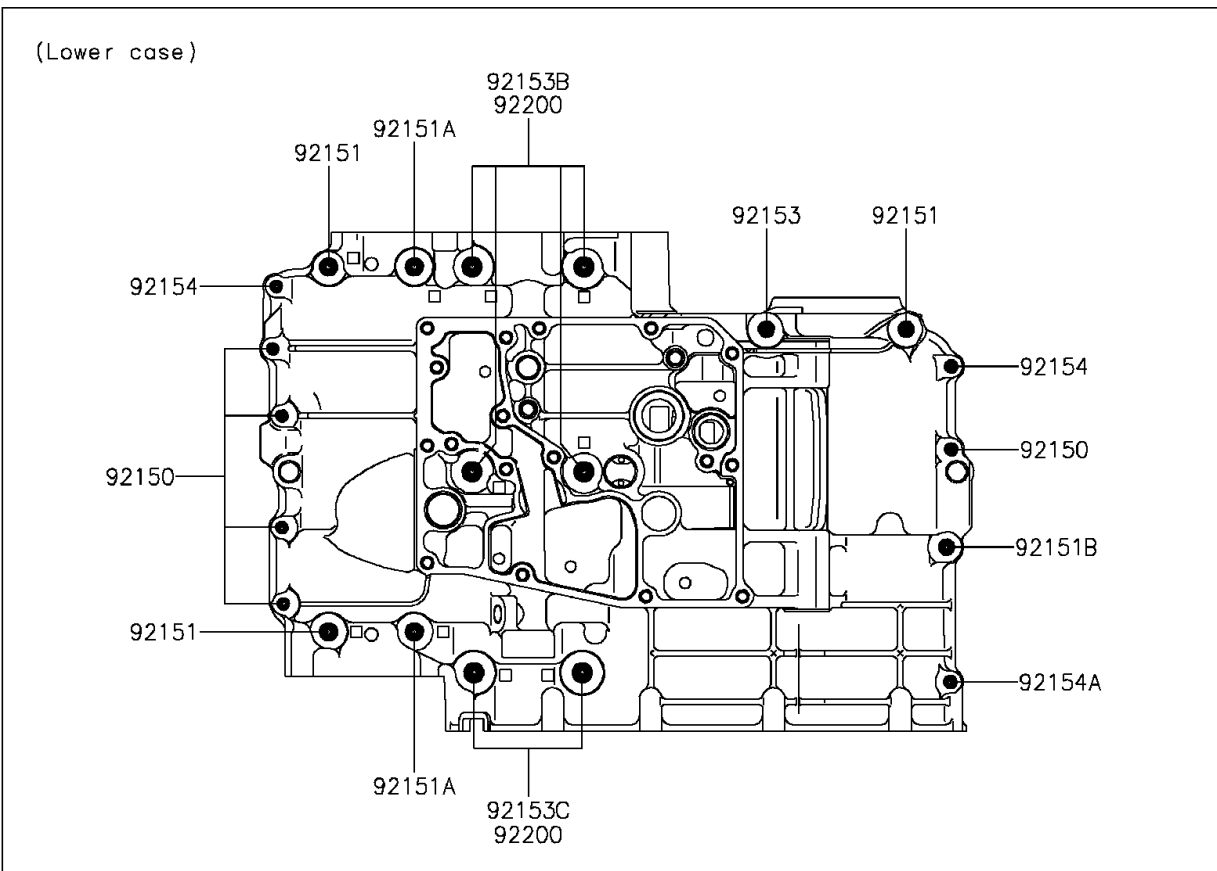

2016 Ninja® 650 ABS

PARTS DIAGRAM

Crankcase Bolt Pattern

E1412

2016 Ninja[®] 650 ABS

PARTS LIST

Crankcase Bolt Pattern

ITEM NAME

PART NUMBER

QUANTITY
