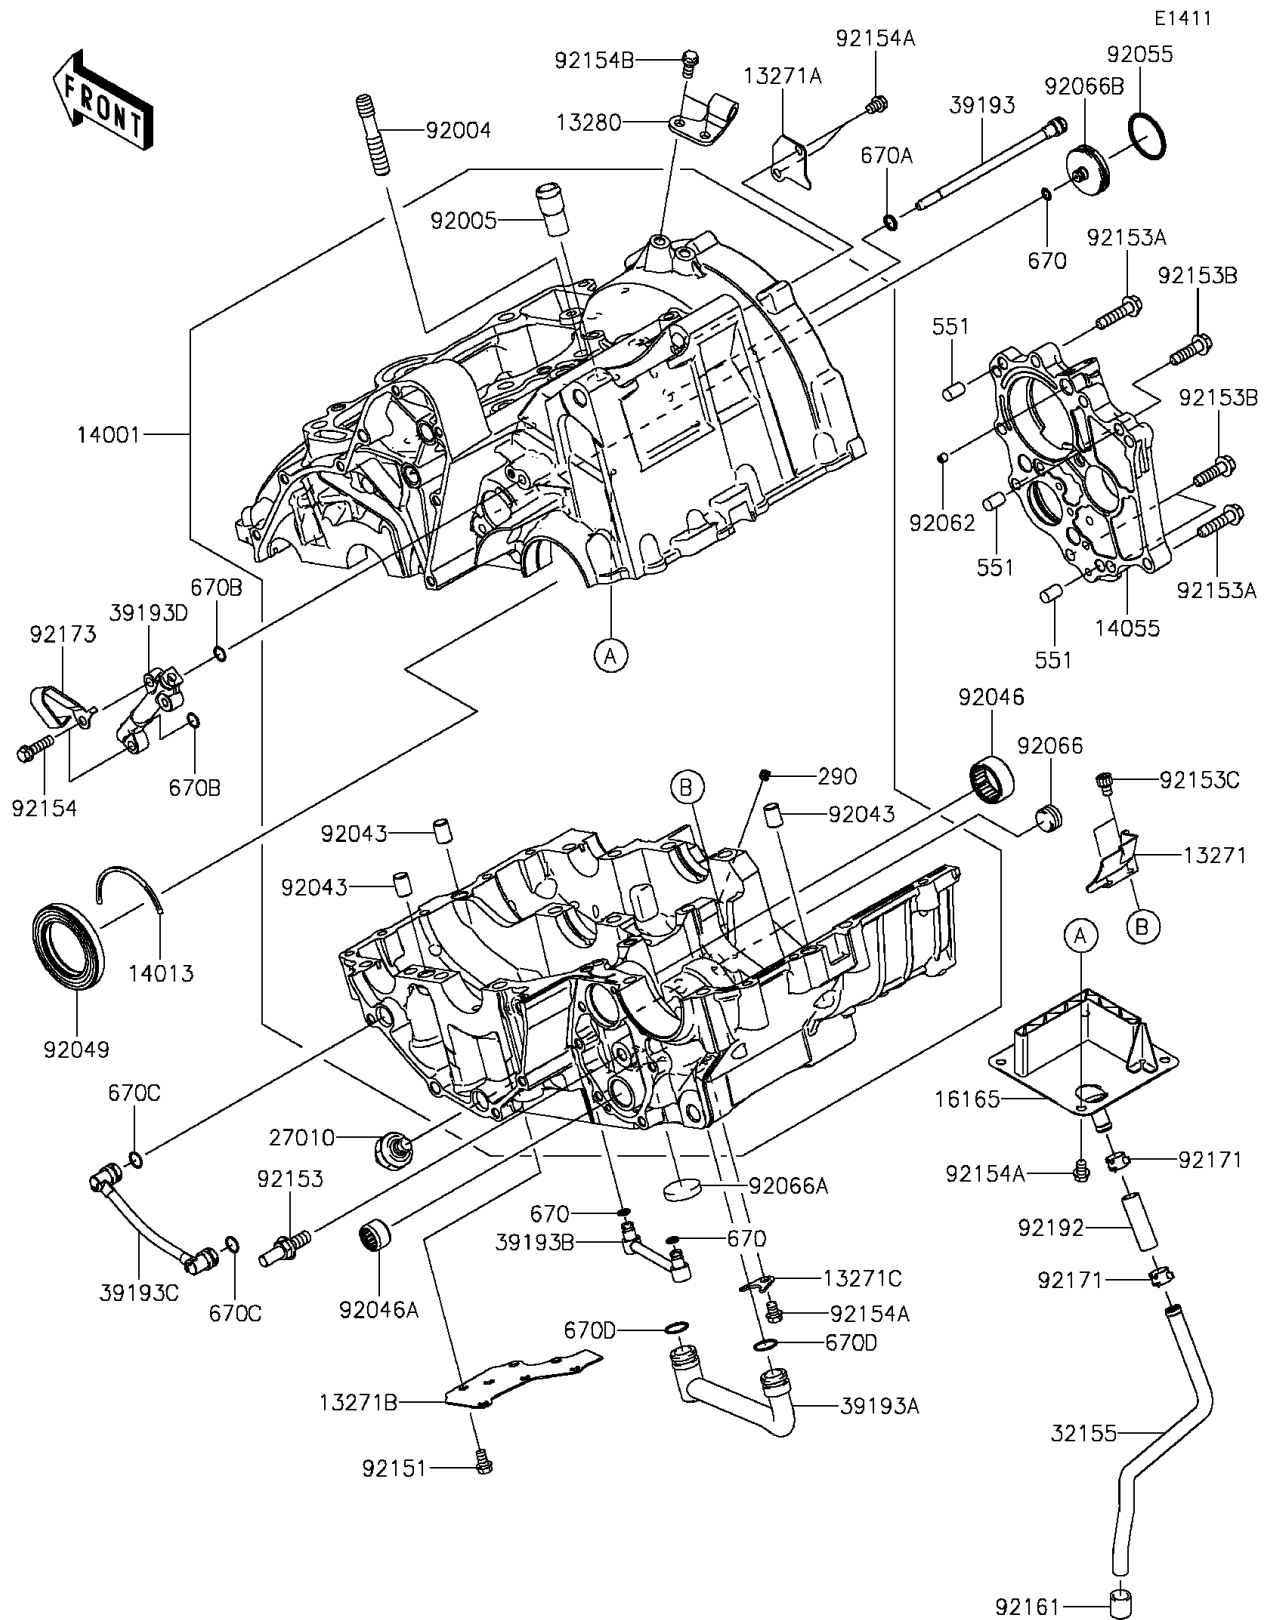

2015 Ninja® 650 ABS

PARTS DIAGRAM

Crankcase

2015 Ninja® 650 ABS

PARTS LIST

Crankcase

ITEM NAME	PART NUMBER	QUANTITY
PLATE,OIL SHIELDING (Ref # 13271)	13271-0575	1
PLATE (Ref # 13271A)	13271-0577	1
PLATE (Ref # 13271B)	13271-0584	1
PLATE,OIL PIPE (Ref # 13271C)	13271-1187	1
HOLDER,CLUTCH CABLE (Ref # 13280)	13280-0224	1
SET-CRANKCASE (Ref # 14001)	14001-0556	1
RING-POSITION,T=1.98 (Ref # 14013)	14013-1004	1
CASE-GEAR,TRANSMISSION (Ref # 14055)	14055-0051	1
SEPARATOR,BREATHER (Ref # 16165)	16165-0056	1
SWITCH,OIL PRESSURE (Ref # 27010)	27010-1313	1
PIPE,BREATHER (Ref # 32155)	32155-0891	1
PIPE-OIL (Ref # 39193)	39193-0564	1
PIPE-OIL (Ref # 39193A)	39193-0565	1
PIPE-OIL (Ref # 39193B)	39193-0566	1
PIPE-OIL (Ref # 39193C)	39193-0567	1
PIPE-OIL (Ref # 39193D)	39193-0569	1
STUD,10X34.5 (Ref # 92004)	92004-0024	1
FITTING,BREATHER (Ref # 92005)	92005-0713	1
PIN,DOWEL,10X14 (Ref # 92043)	92043-1037	3
BEARING-NEEDLE,24BTM3013 (Ref # 92046)	92046-0017	1
BEARING-NEEDLE,HK1312 (Ref # 92046A)	92046-1148	1
SEAL-OIL,HTC40628 (Ref # 92049)	92049-1501	1
RING-O,29.7X2.4 (Ref # 92055)	92055-0006	1
NOZZLE,5X6,SILVER (Ref # 92062)	92062-1086	1
PLUG,PT3/8X10 (Ref # 92066)	92066-0003	1
PLUG,25X5 (Ref # 92066A)	92066-0061	1
PLUG,INPUT SHAFT (Ref # 92066B)	92066-0715	1
BOLT,FLANGED-SMALL,6X10 (Ref # 92151)	92151-1389	6
BOLT,8X20 (Ref # 92153)	92153-0530	1