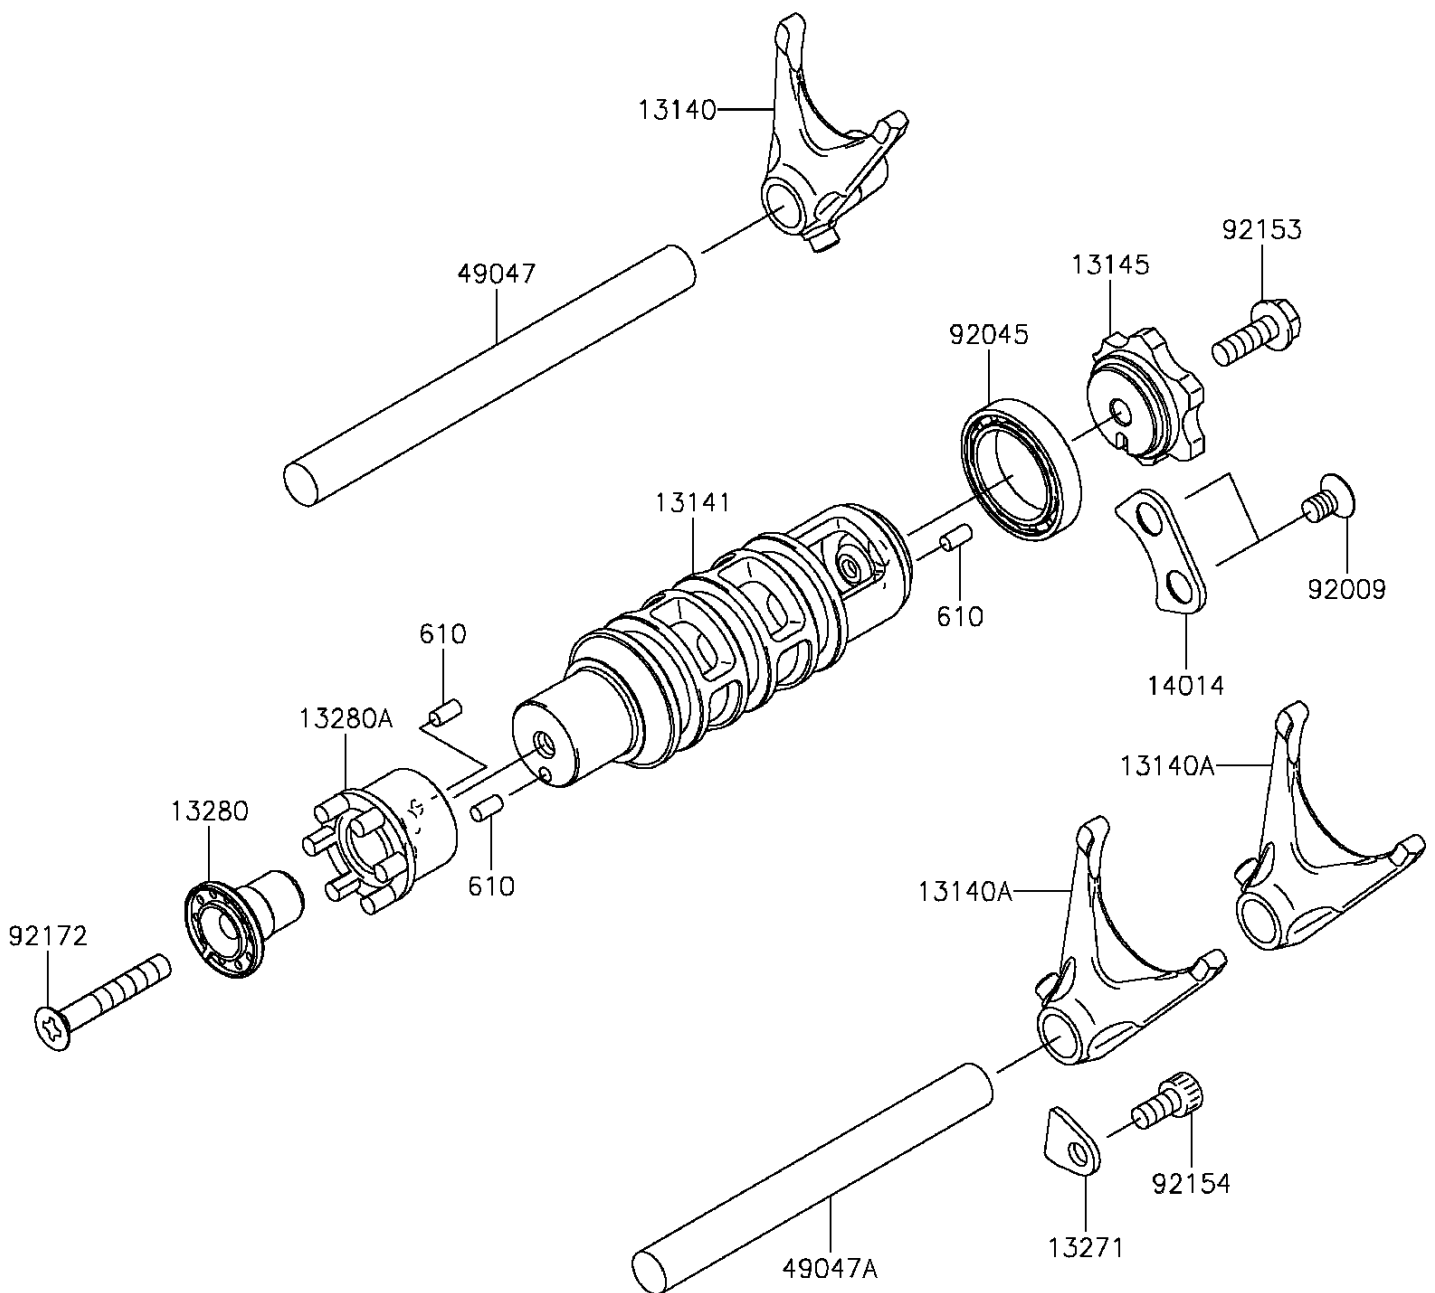

2016 Ninja® 650 ABS

PARTS DIAGRAM

Gear Change Drum/Shift Fork(s)

E1362

2016 Ninja[®] 650 ABS

PARTS LIST

Gear Change Drum/Shift Fork(s)

ITEM NAME

PART NUMBER

QUANTITY
