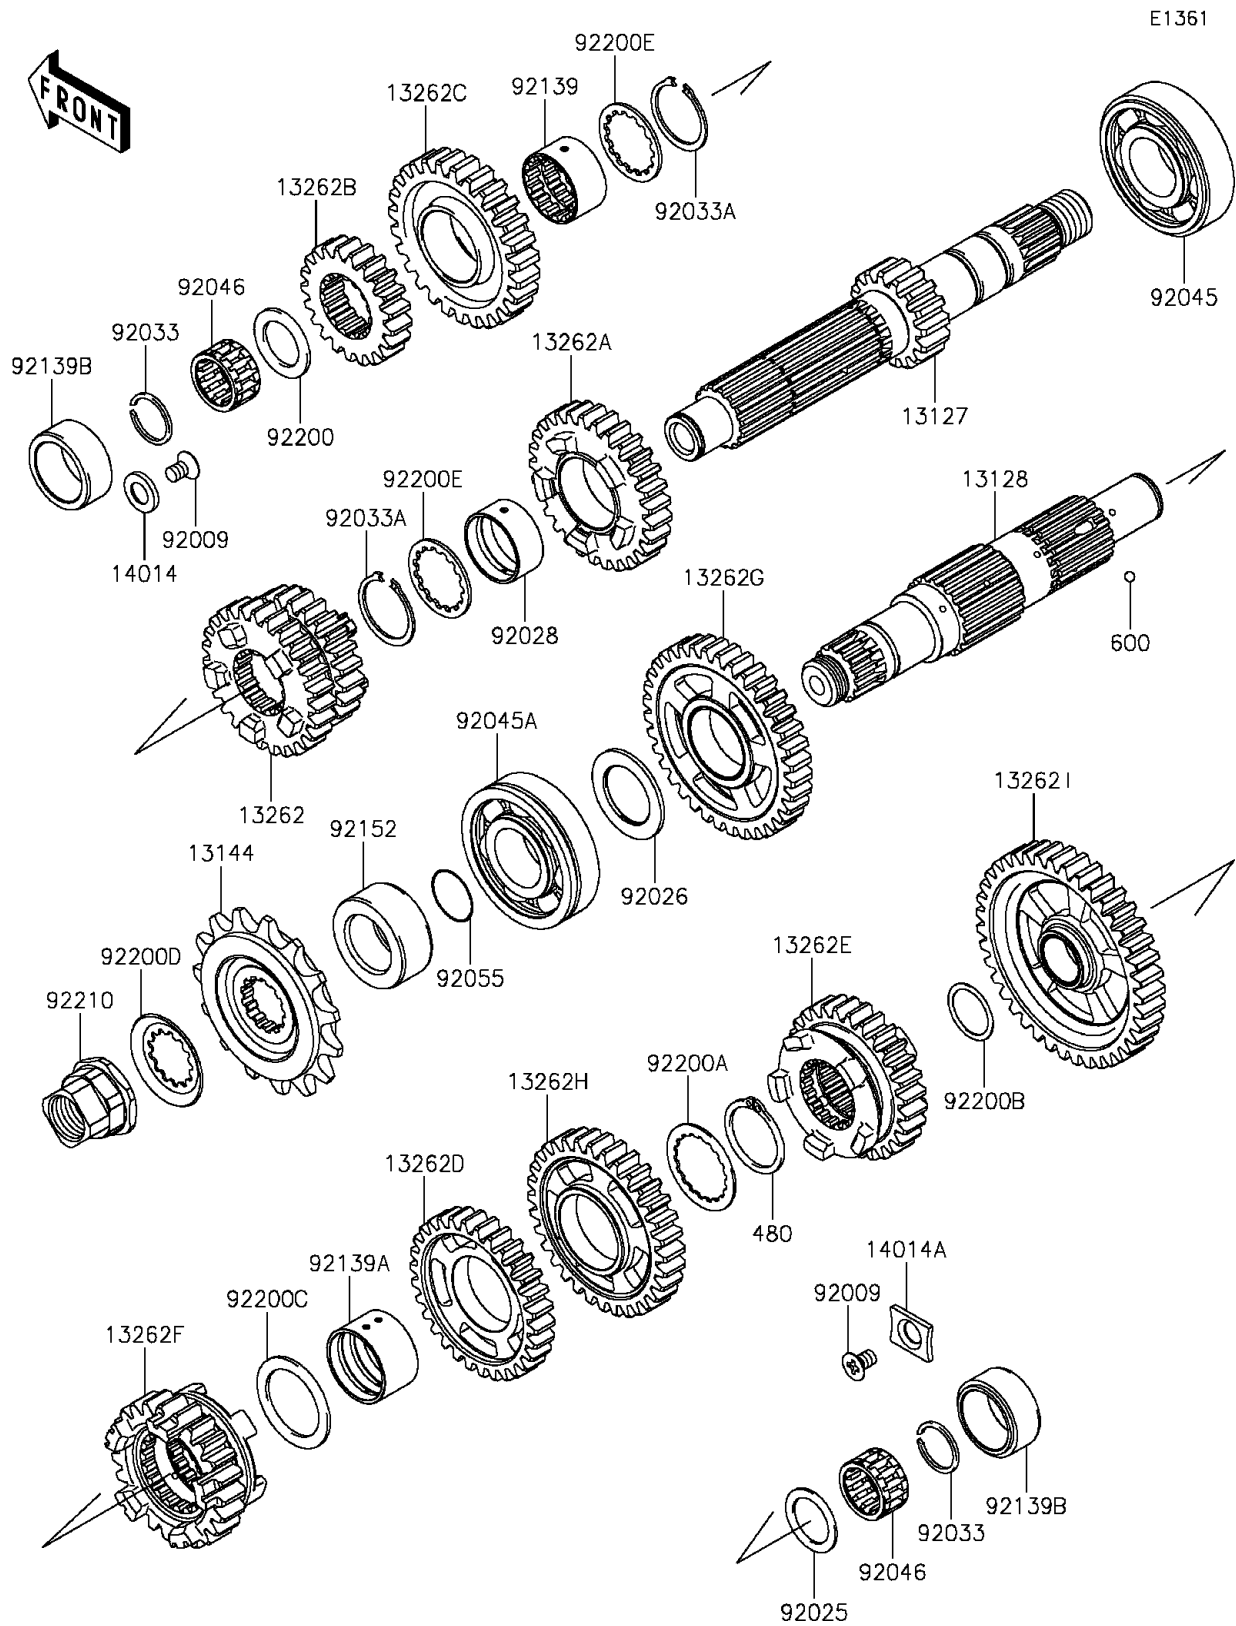

2016 Ninja® 650 ABS

PARTS DIAGRAM

Transmission

2016 Ninja® 650 ABS

PARTS LIST

Transmission

ITEM NAME

PART NUMBER

QUANTITY
