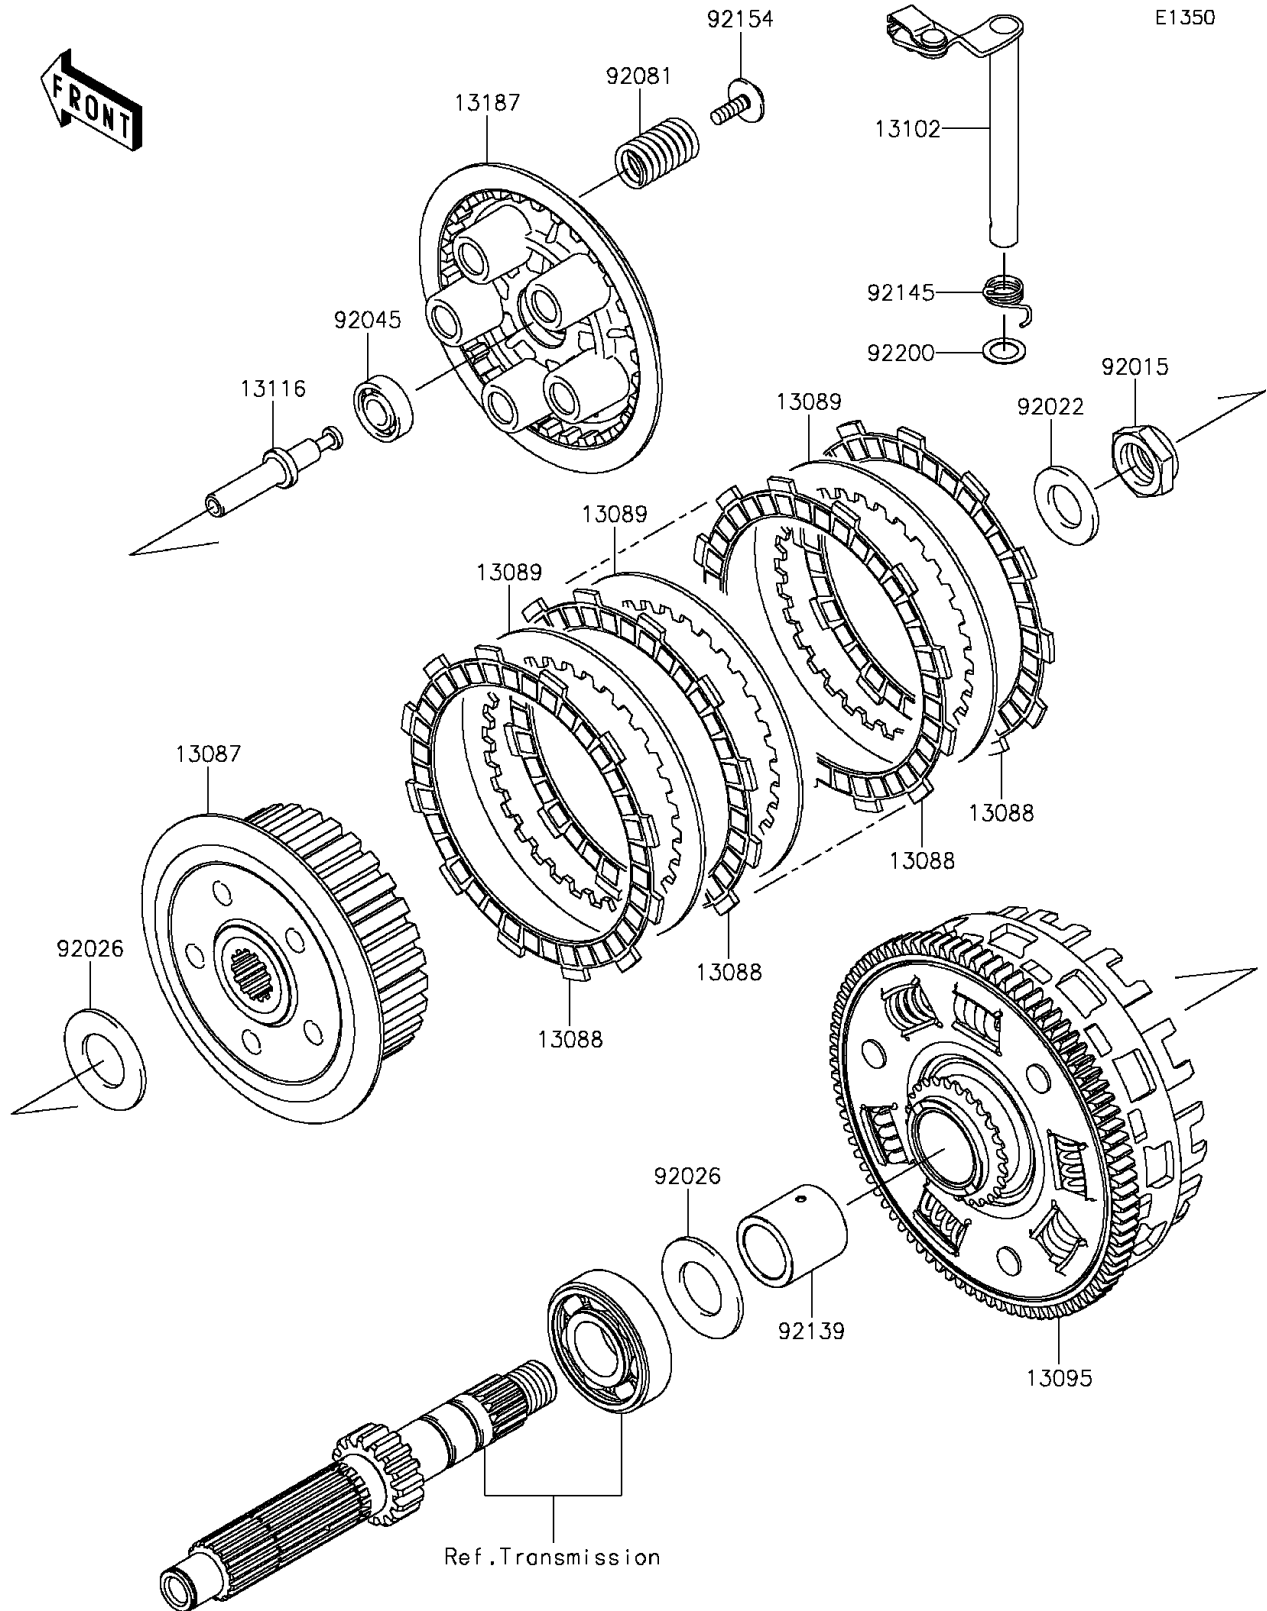

2016 Ninja® 650 ABS

PARTS DIAGRAM

Clutch

2016 Ninja® 650 ABS

PARTS LIST

Clutch

ITEM NAME

PART NUMBER

QUANTITY
