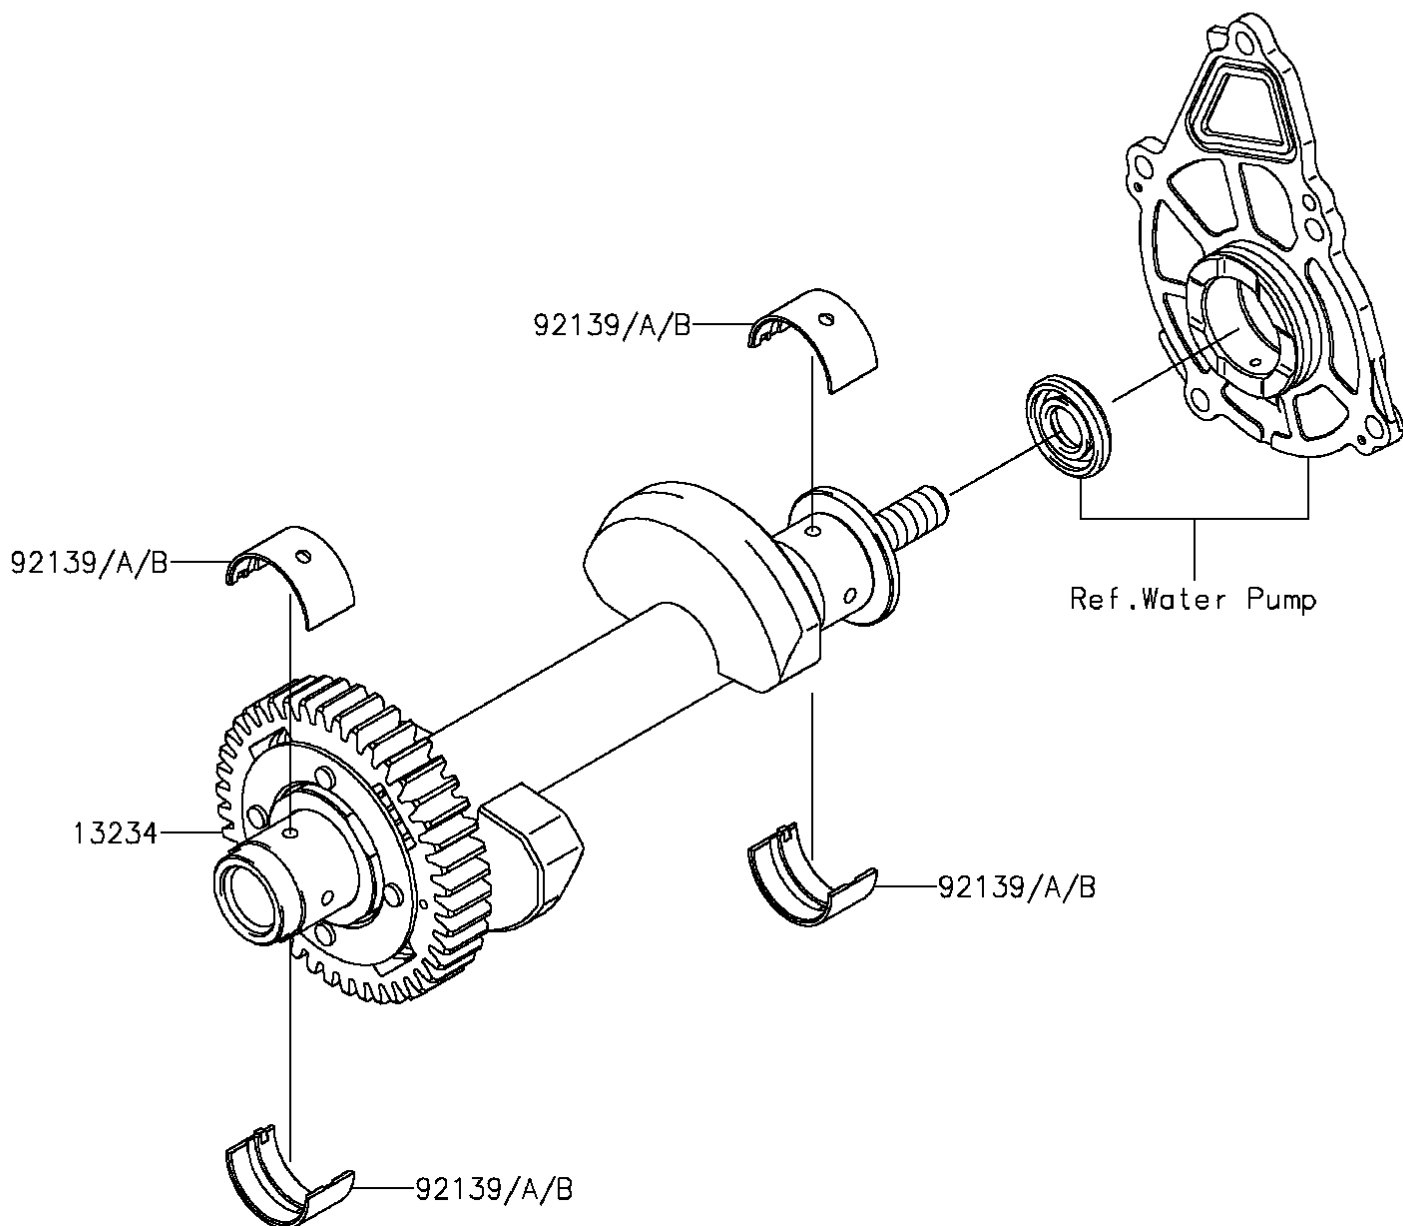

2016 Ninja® 650 ABS

PARTS DIAGRAM

Balancer

Kawasaki

Let the Good Times Roll®

E1323

2016 Ninja® 650 ABS

PARTS LIST

Balancer

ITEM NAME

PART NUMBER

QUANTITY
