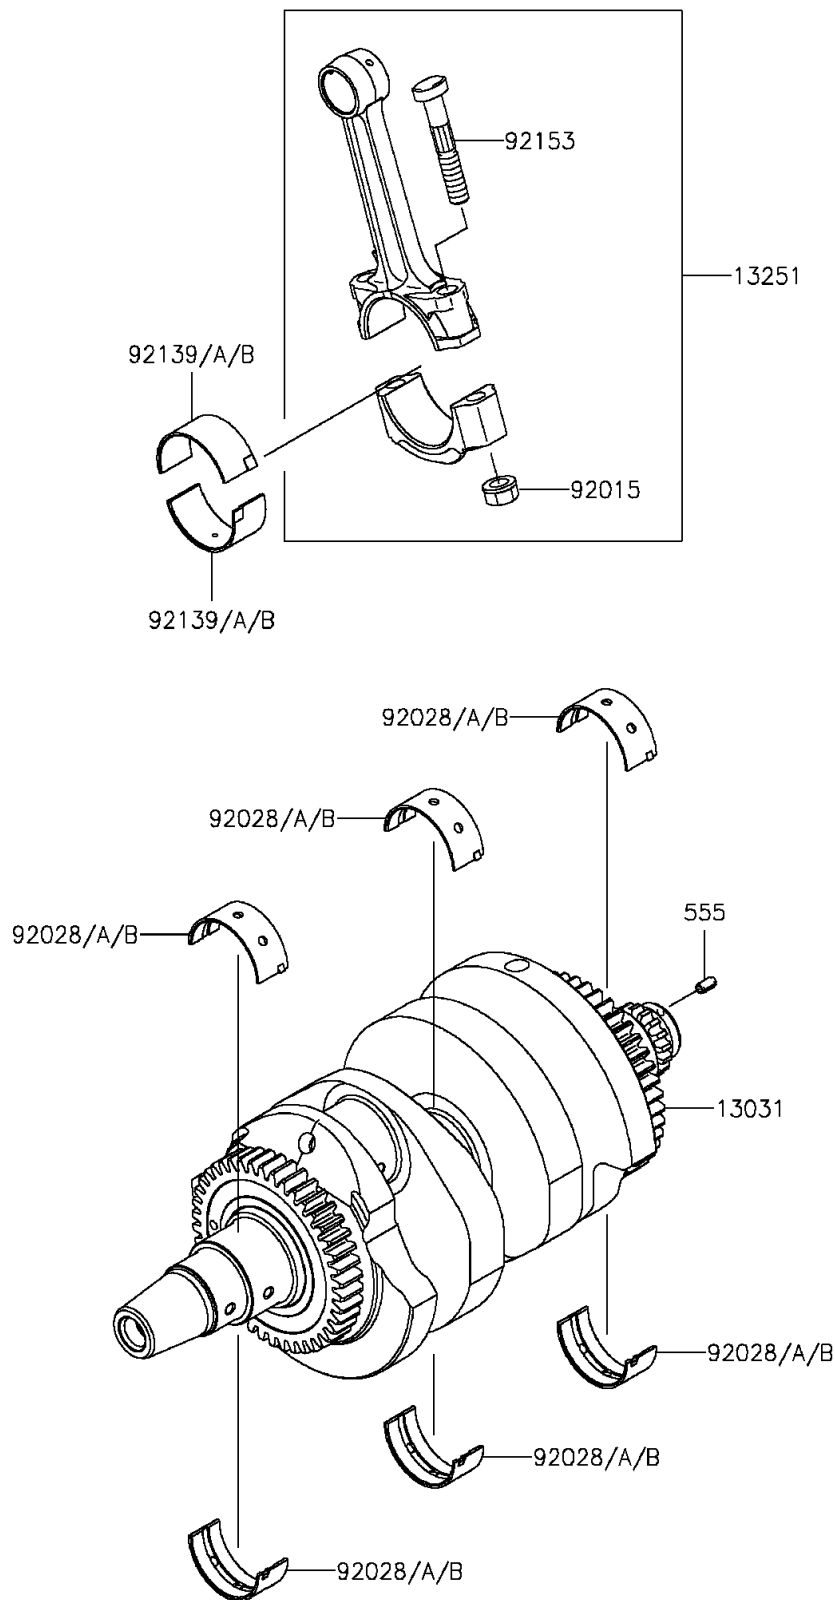

2016 Ninja[®] 650 ABS

PARTS DIAGRAM

Crankshaft

Kawasaki

Let the Good Times Roll[®]

E1321

2016 Ninja® 650 ABS

PARTS LIST

Crankshaft

ITEM NAME

PART NUMBER

QUANTITY
