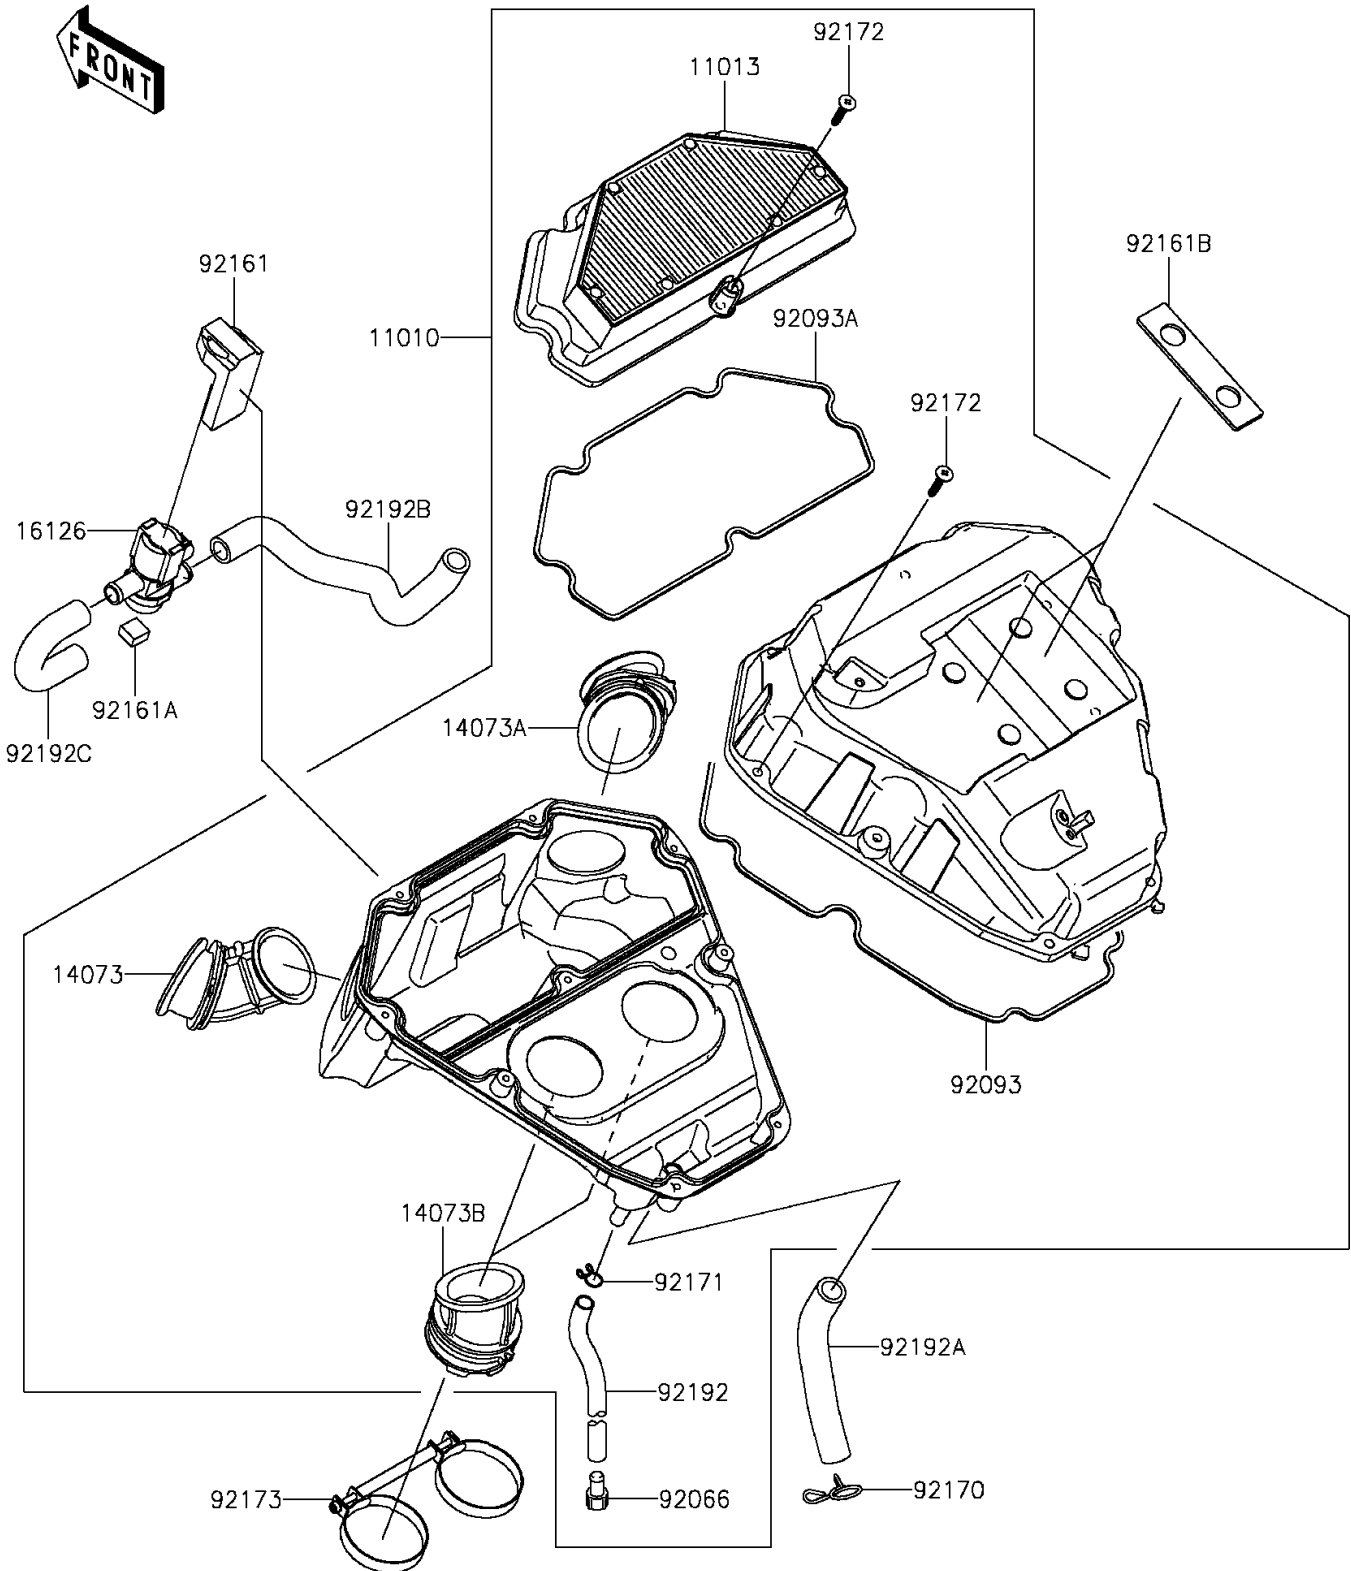

2016 Ninja® 650 ABS

PARTS DIAGRAM

Air Cleaner

E1130

2016 Ninja[®] 650 ABS

PARTS LIST

Air Cleaner

ITEM NAME

PART NUMBER

QUANTITY
