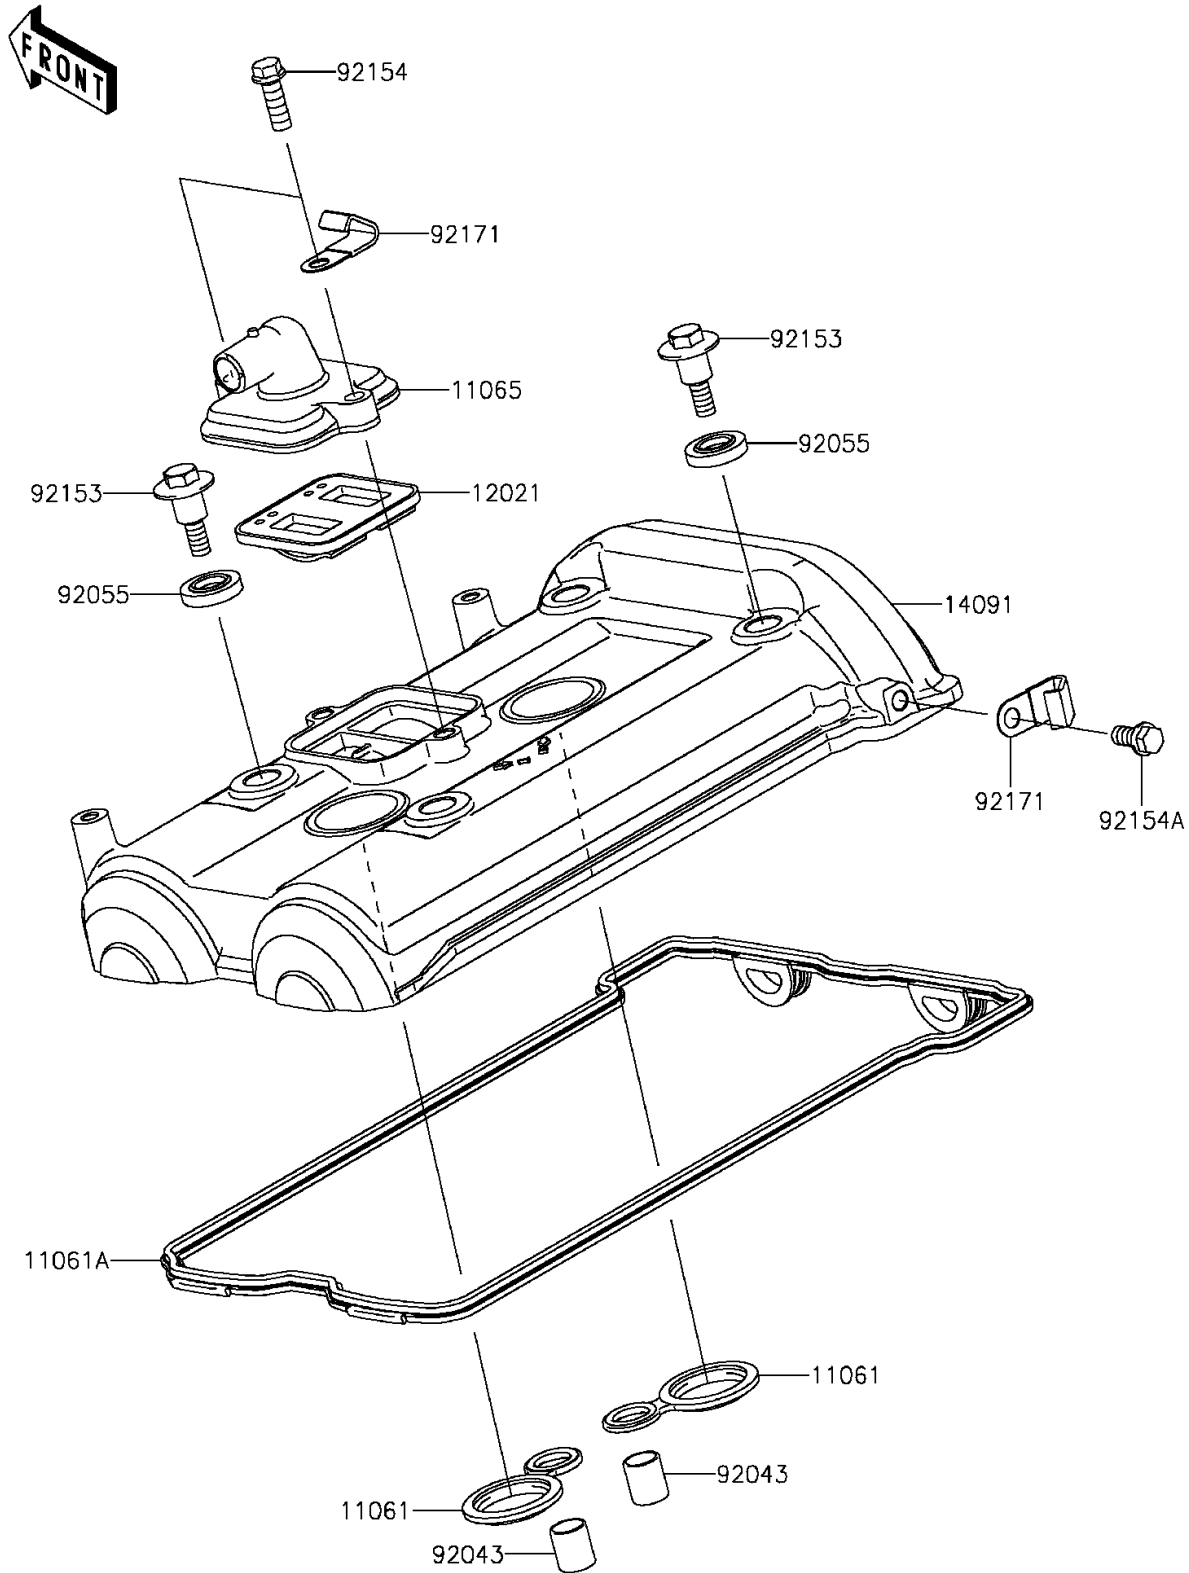

2015 Ninja® 650 ABS

PARTS DIAGRAM

Cylinder Head Cover

E1112

2015 Ninja® 650 ABS

PARTS LIST

Cylinder Head Cover

ITEM NAME

PART NUMBER

QUANTITY
