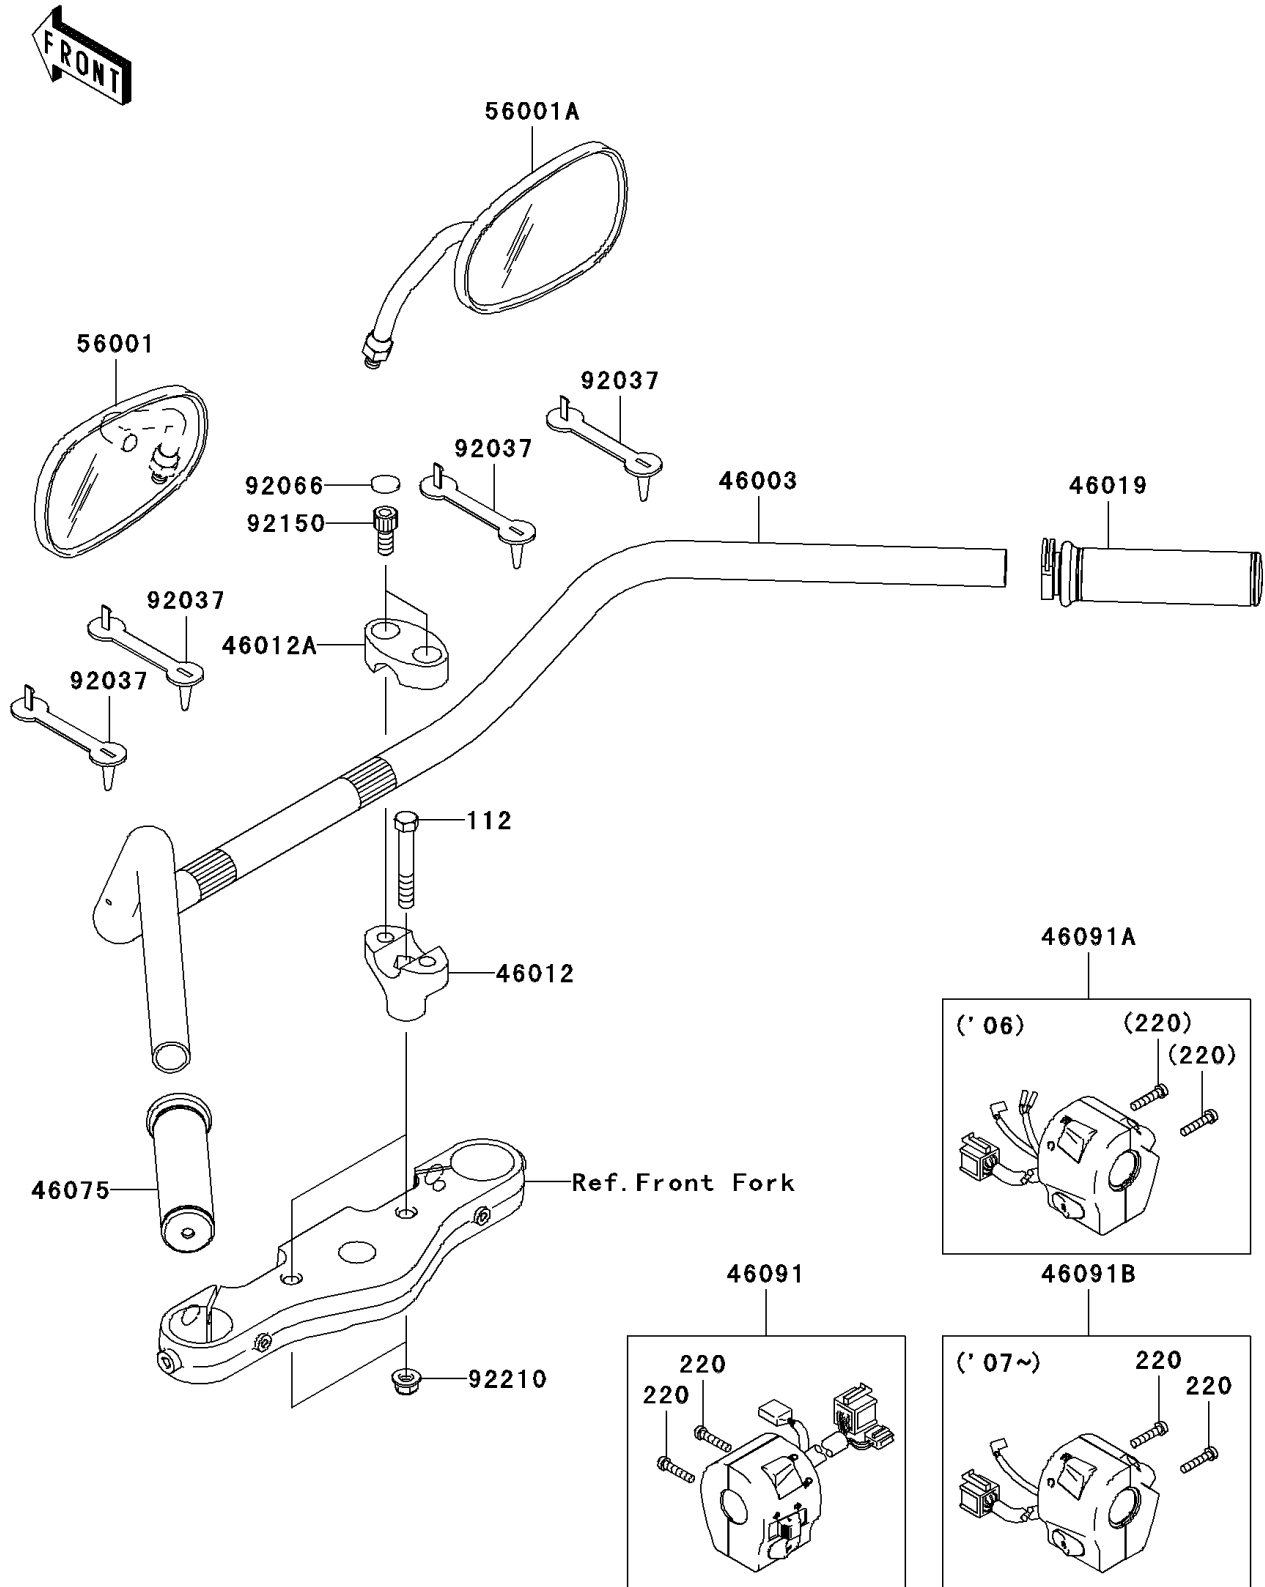

2008 Vulcan® 1600 Classic

PARTS DIAGRAM

Handlebar

F2310

2008 Vulcan® 1600 Classic

PARTS LIST

Handlebar

ITEM NAME

PART NUMBER

QUANTITY
