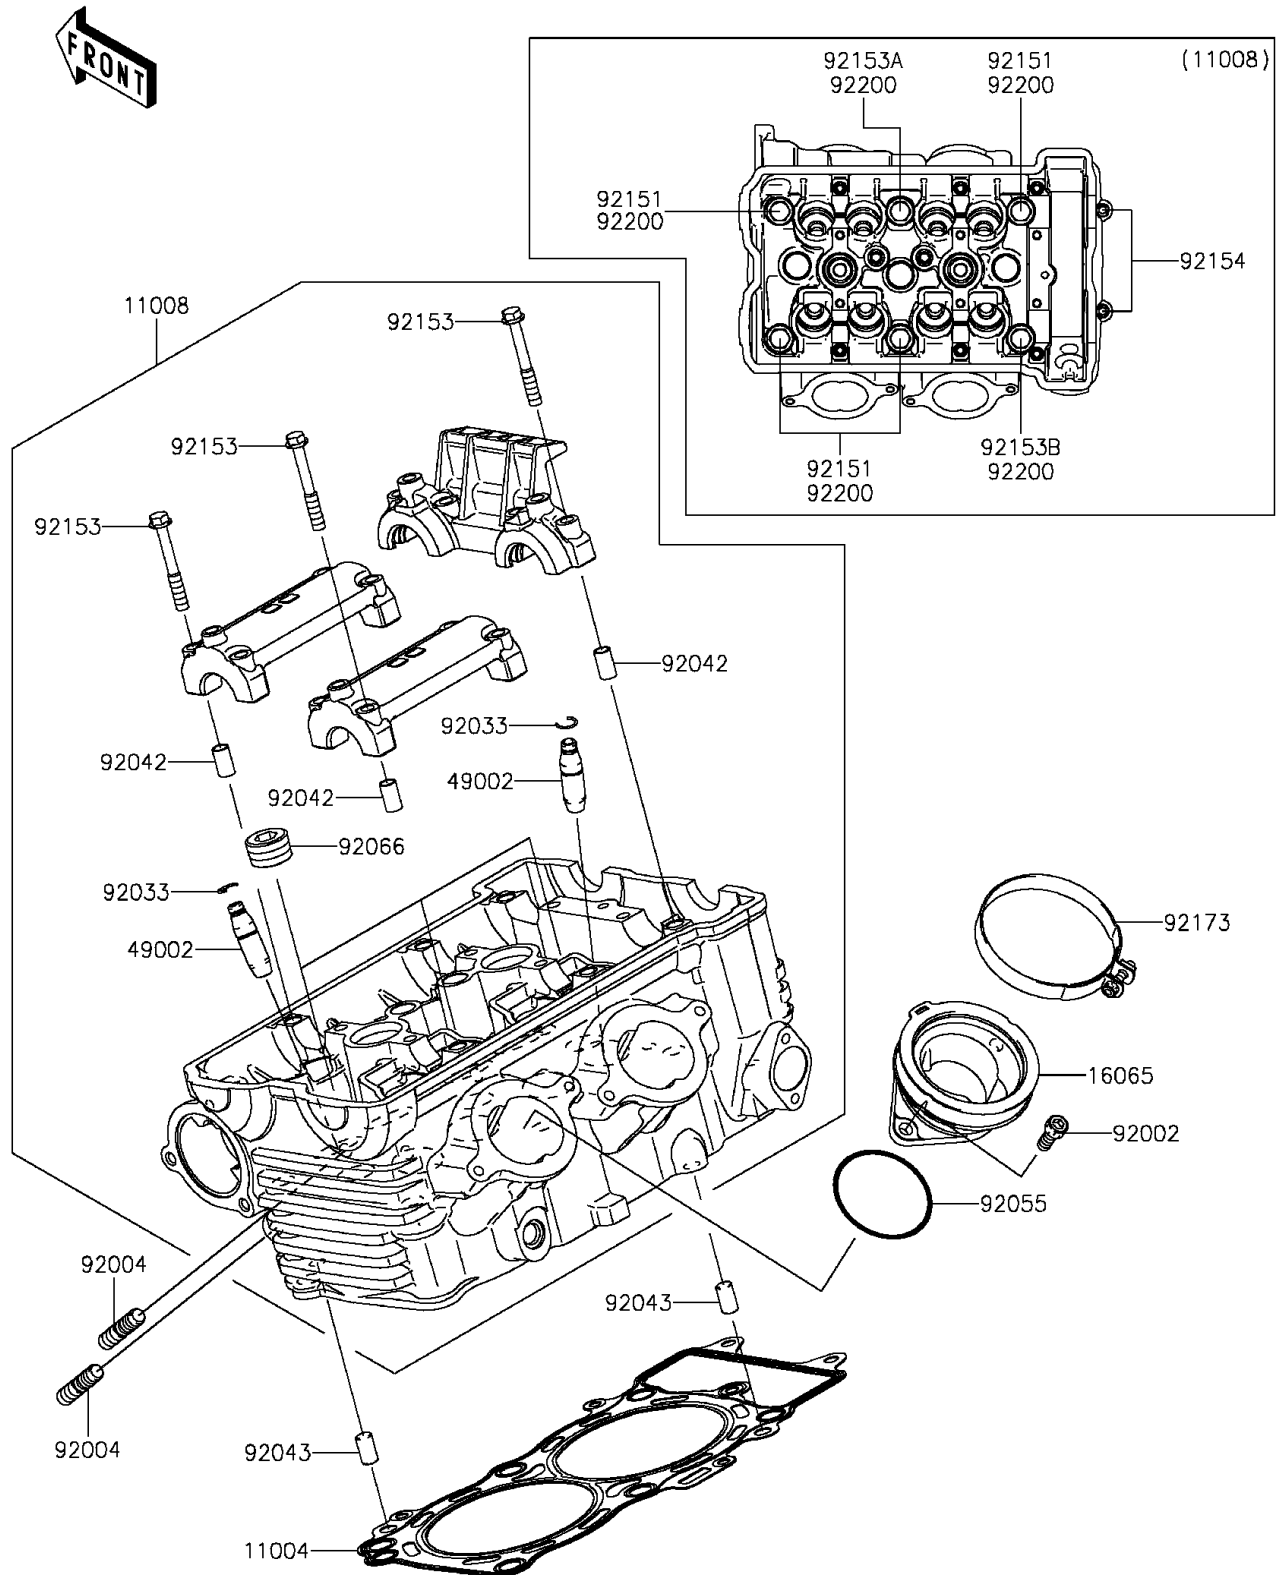

2013 NINJA® 650 ABS

PARTS DIAGRAM

Cylinder Head

E1111

2013 NINJA® 650 ABS

PARTS LIST

Cylinder Head

ITEM NAME

PART NUMBER

QUANTITY
