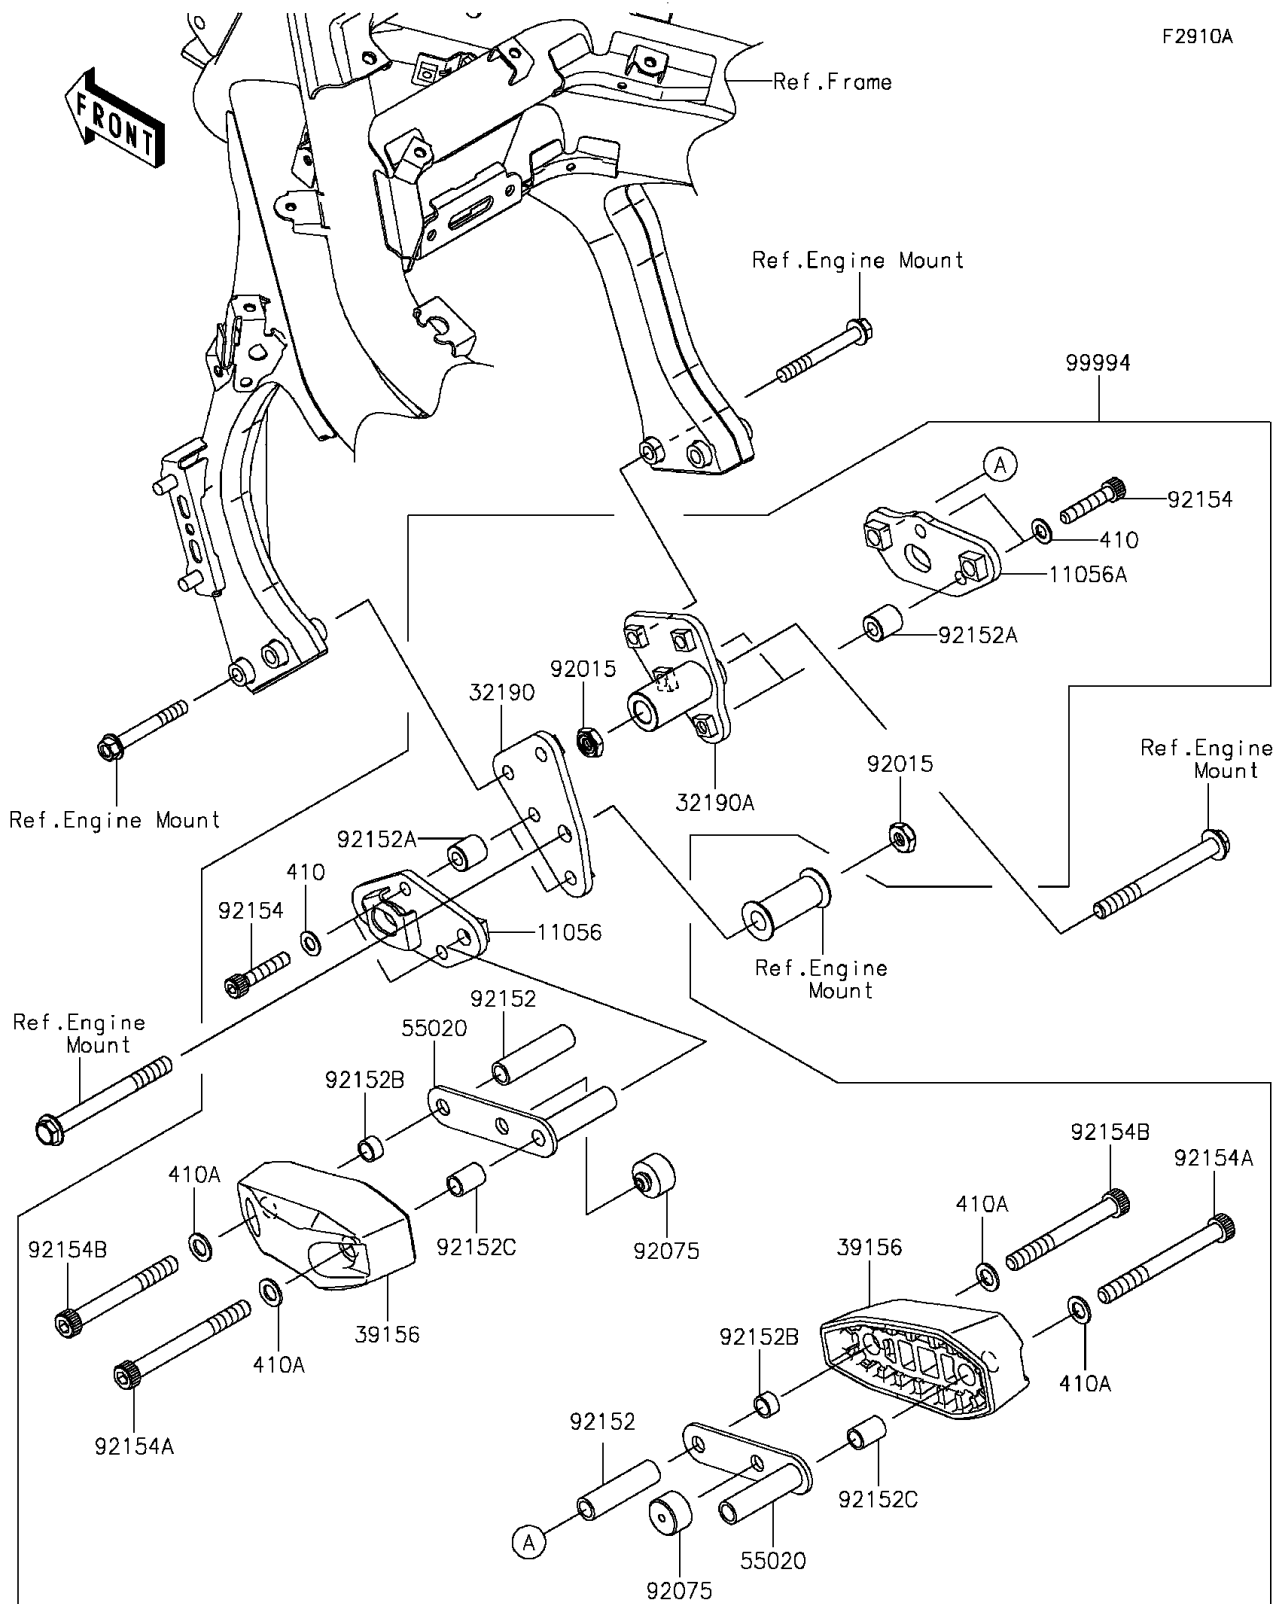

2015 Ninja® 650

PARTS DIAGRAM

Accessory(Engine Guard)

2015 Ninja® 650

PARTS LIST

Accessory(Engine Guard)

ITEM NAME

PART NUMBER

QUANTITY
