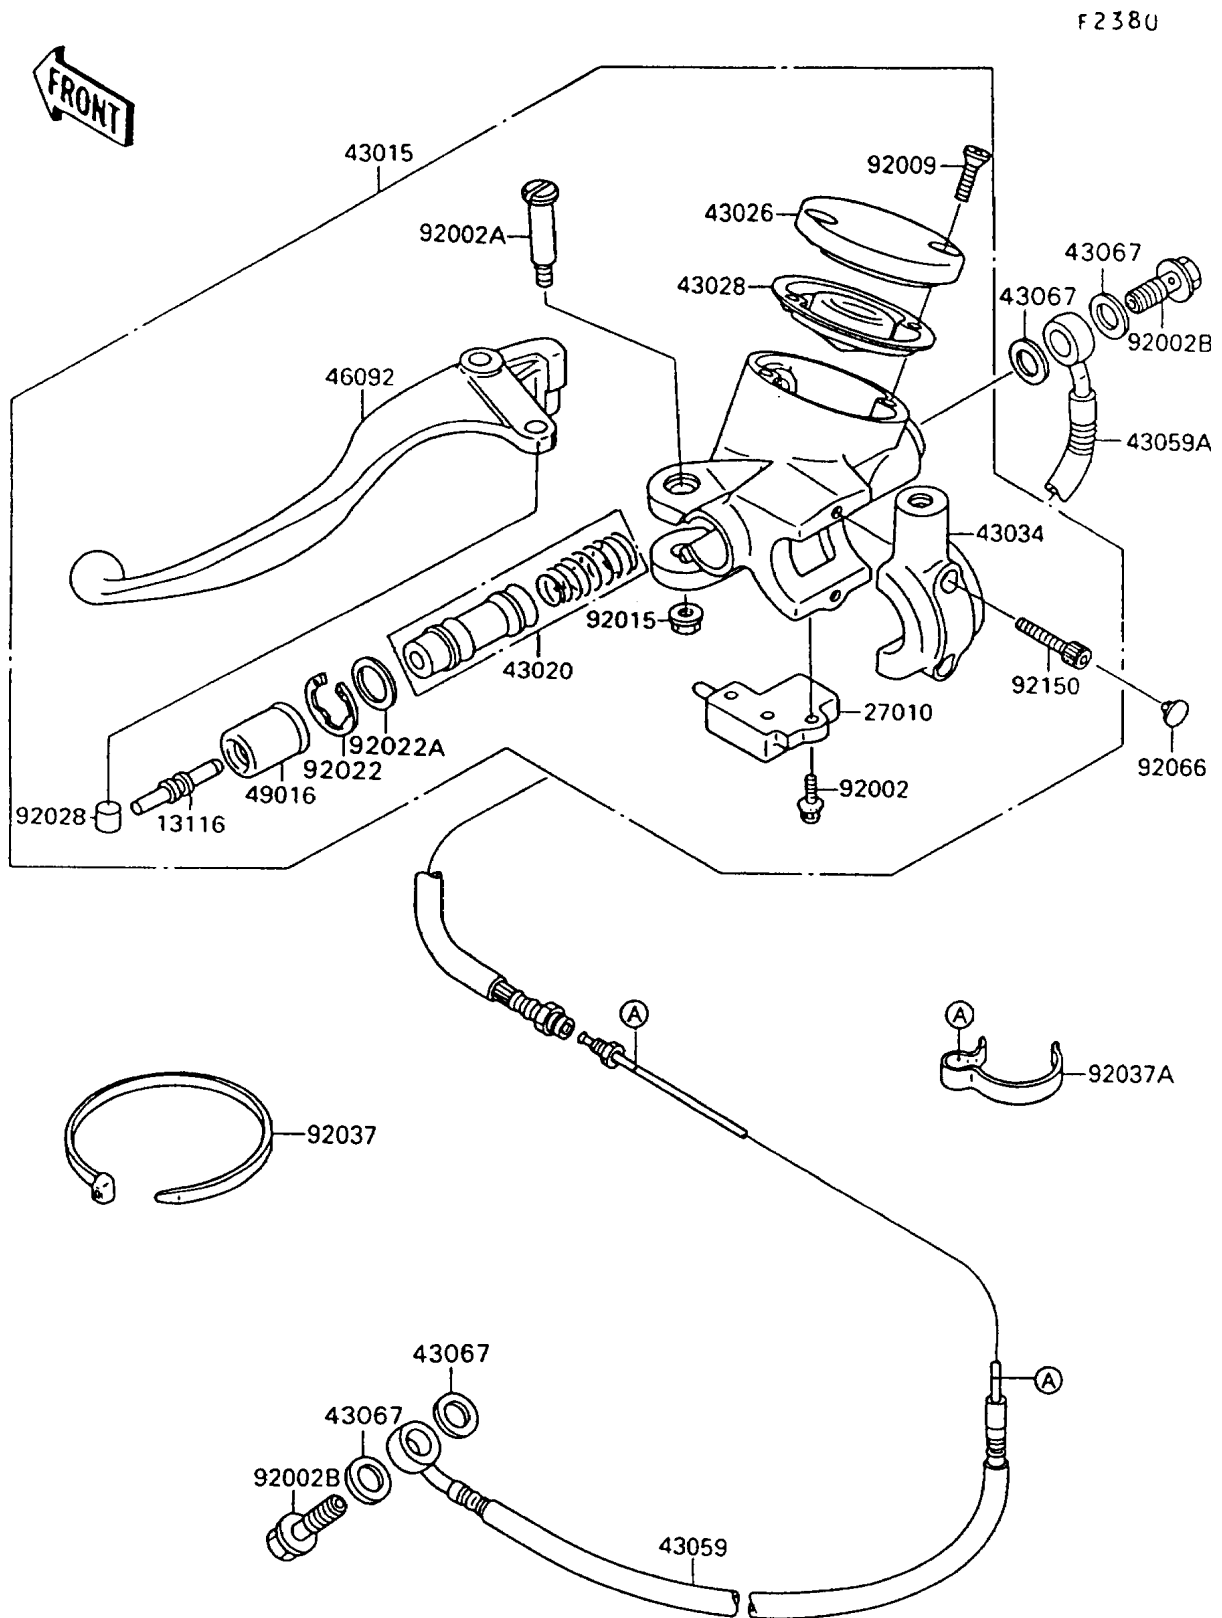

1994 Vulcan 88

PARTS DIAGRAM

Clutch Master Cylinder

1994 Vulcan 88

PARTS LIST

Clutch Master Cylinder

ITEM NAME

PART NUMBER

QUANTITY
