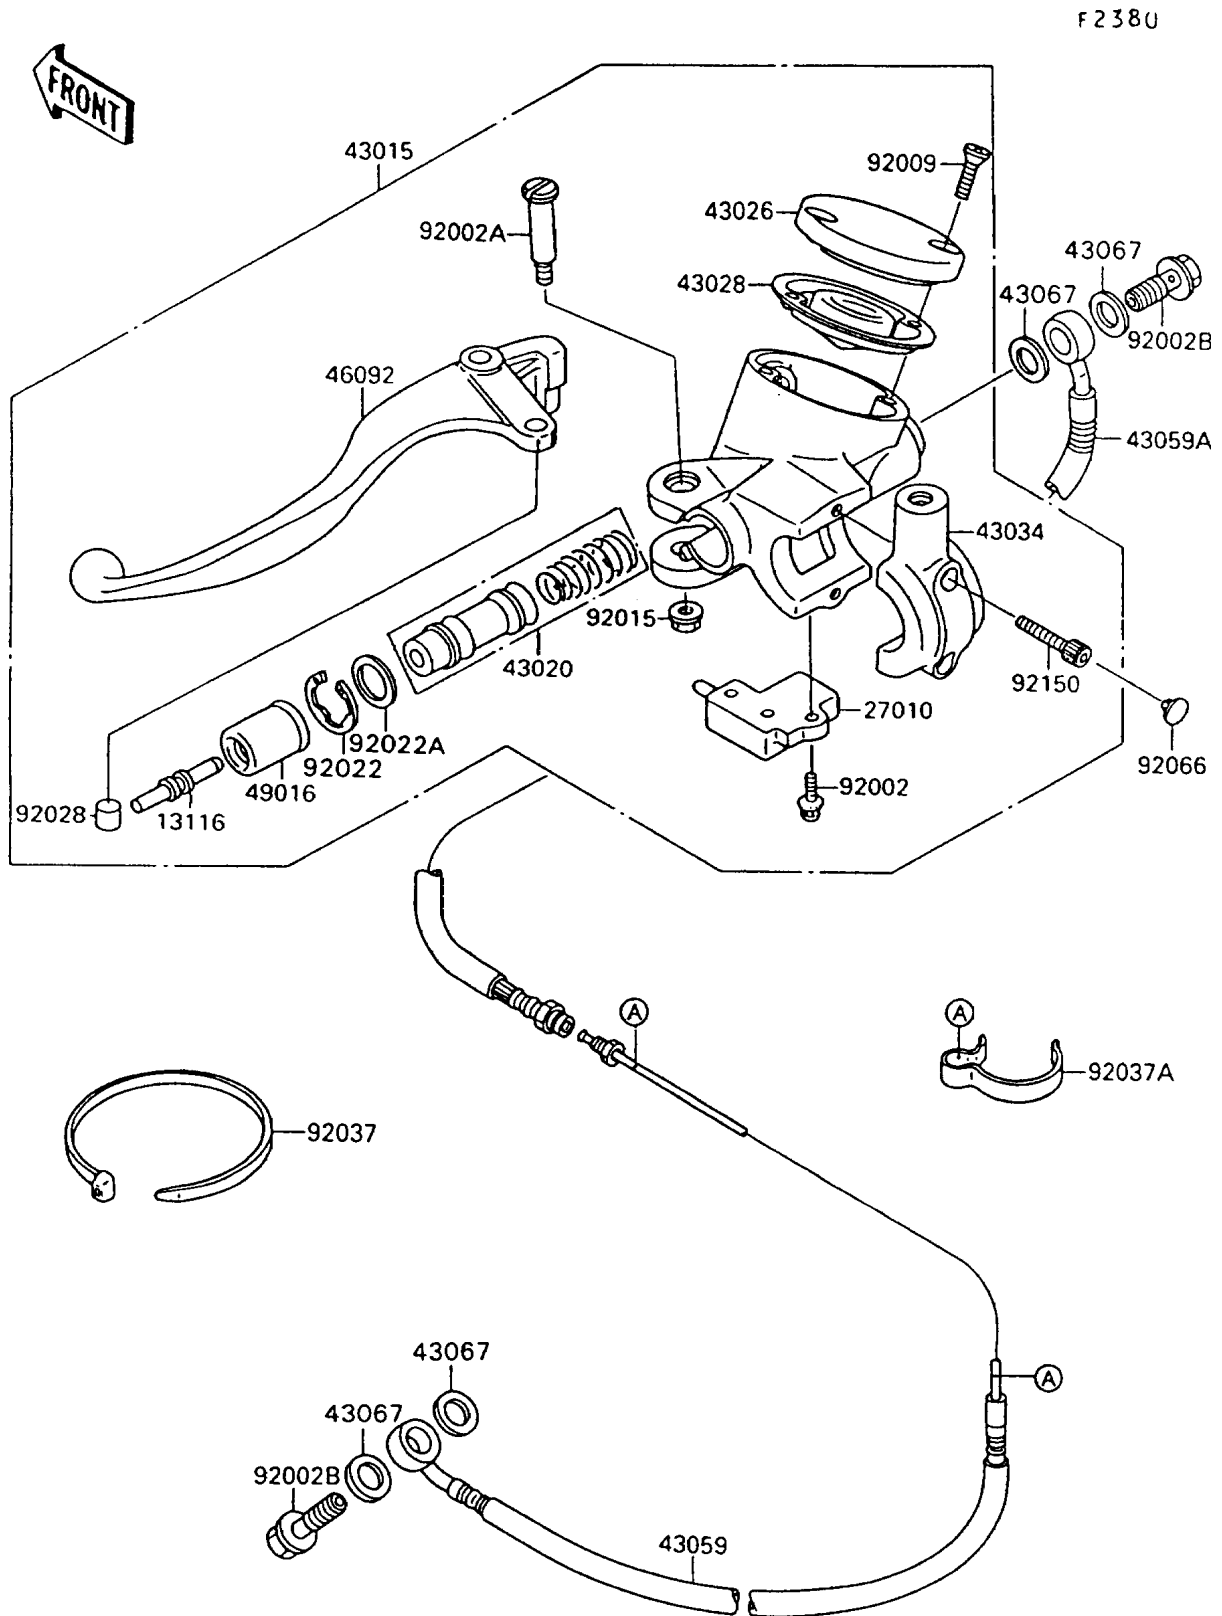

1992 Vulcan 88

PARTS DIAGRAM

Clutch Master Cylinder

1992 Vulcan 88

PARTS LIST

Clutch Master Cylinder

ITEM NAME

PART NUMBER

QUANTITY
