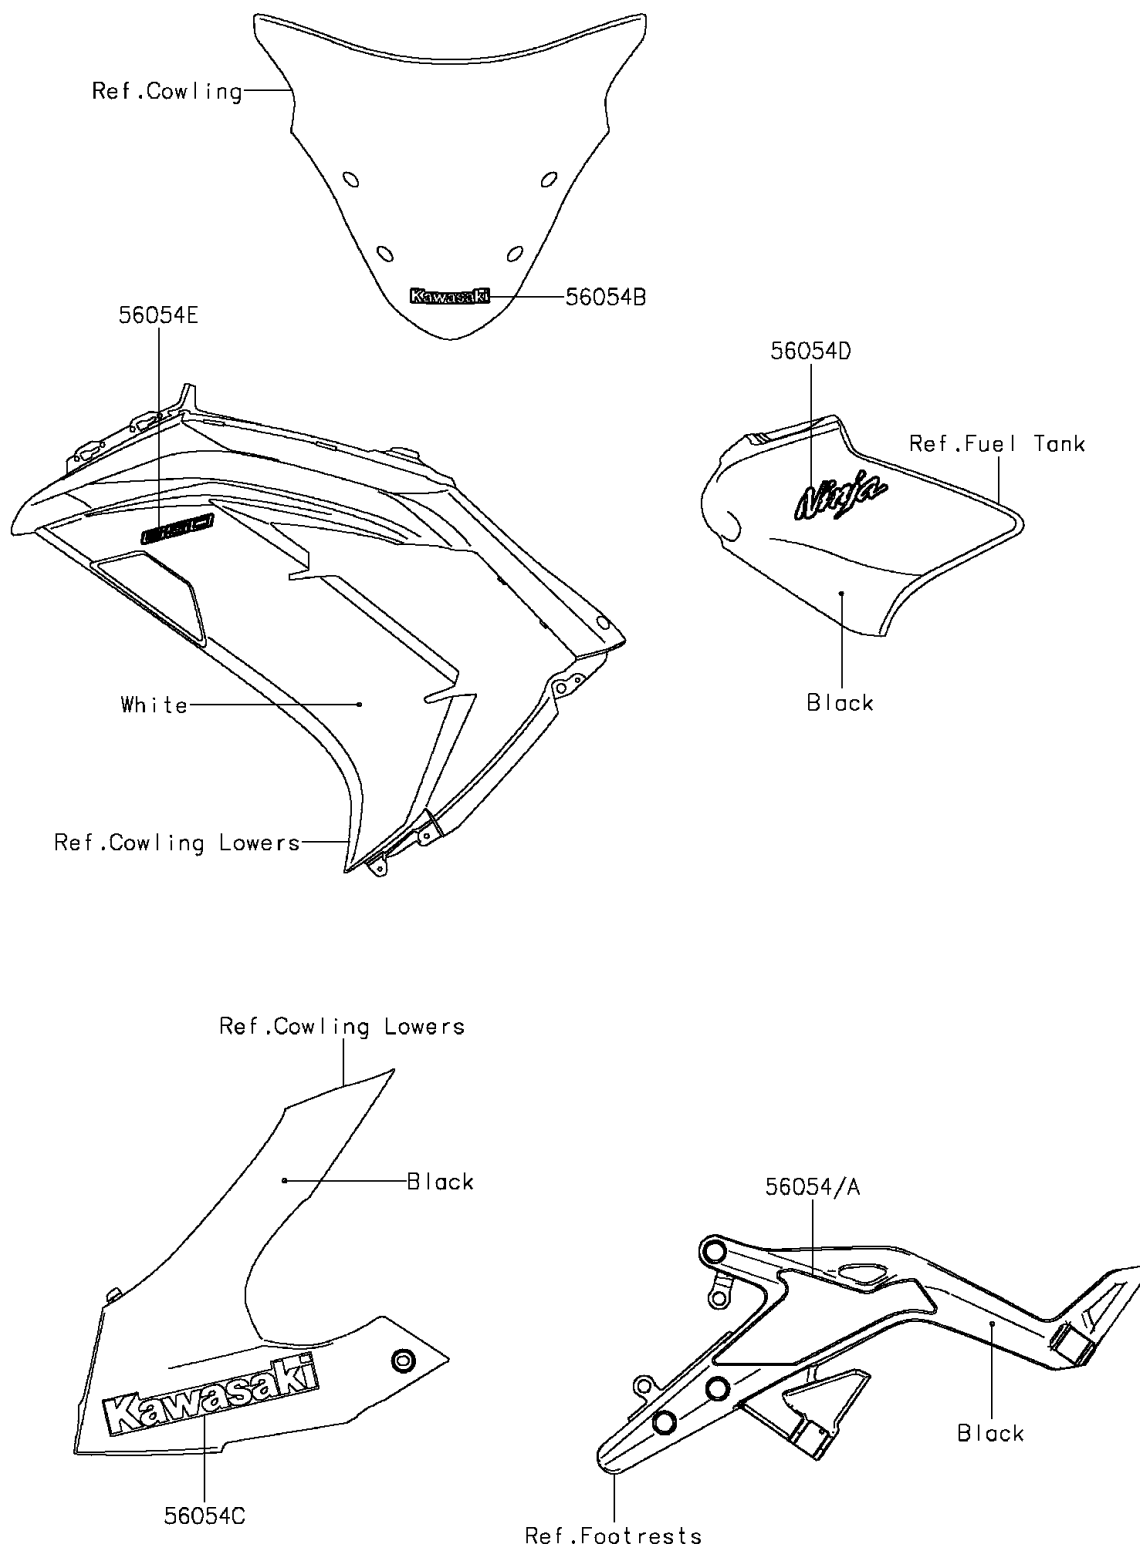

2015 Ninja® 650

PARTS DIAGRAM

Decals(White)(EFF)

F2861K

2015 Ninja® 650

PARTS LIST

Decals(White)(EFF)

ITEM NAME

PART NUMBER

QUANTITY
