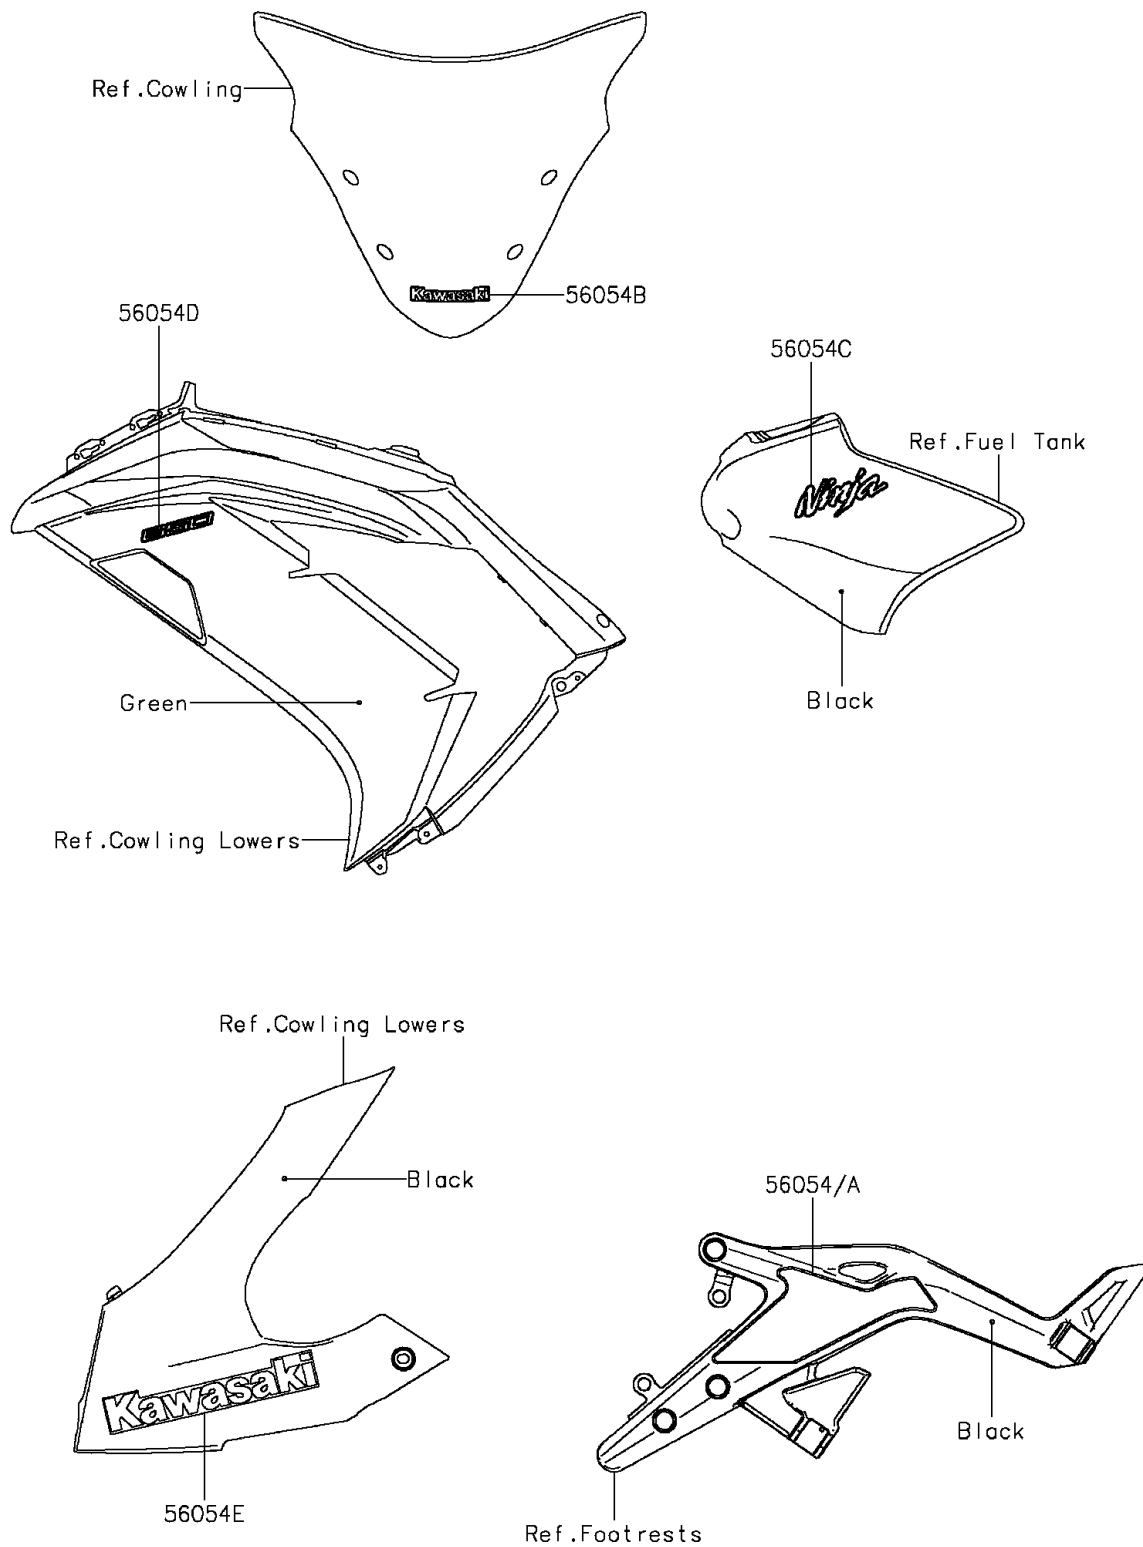

2015 Ninja® 650

PARTS DIAGRAM

Decals(Green)(EFF)

Kawasaki

Let the Good Times Roll®

F2861H

2015 Ninja® 650

PARTS LIST

Decals(Green)(EFF)

ITEM NAME

PART NUMBER

QUANTITY
