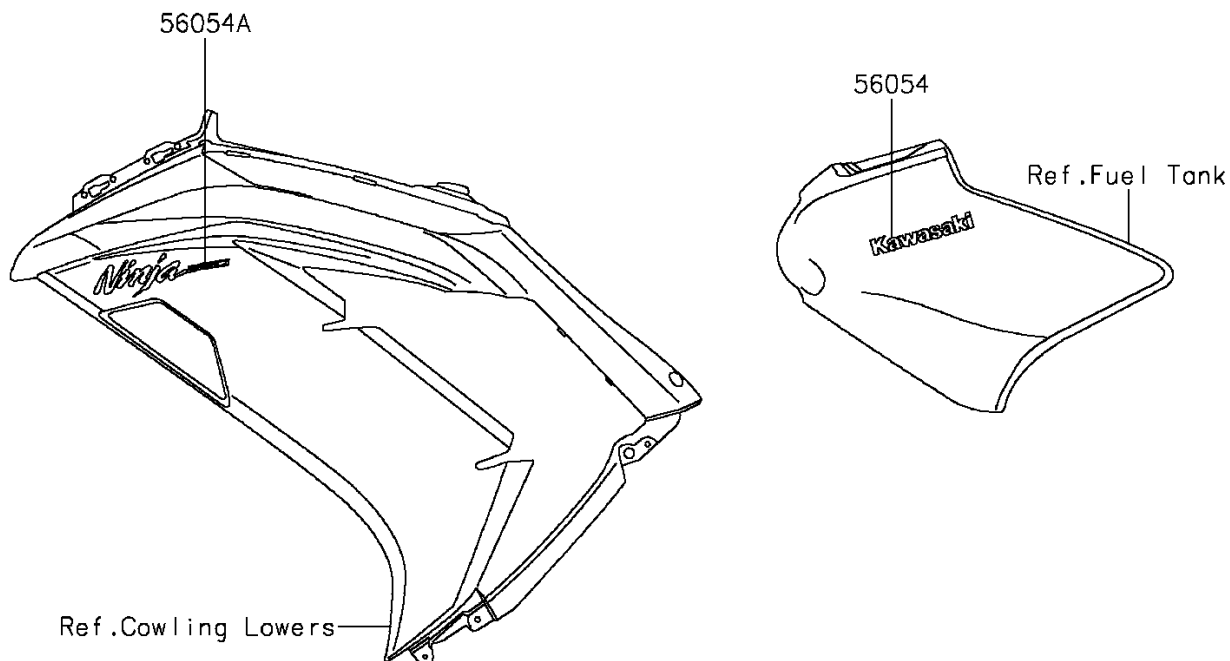

2012 NINJA® 650

PARTS DIAGRAM

Decals(Black)(ECF)

Kawasaki

Let the Good Times Roll®

F2861A

2012 NINJA® 650

PARTS LIST

Decals(Black)(ECF)

ITEM NAME	PART NUMBER	QUANTITY
MARK,TANK COVER,KAWASAKI (Ref # 56054)	56054-0886	2
MARK,SIDE COWLING,NINJA650 (Ref # 56054A)	56054-0922	2
MARK,STEP STAY,LH (Ref # 56054B)	56054-0923	1
MARK,STEP STAY,RH (Ref # 56054C)	56054-0924	1