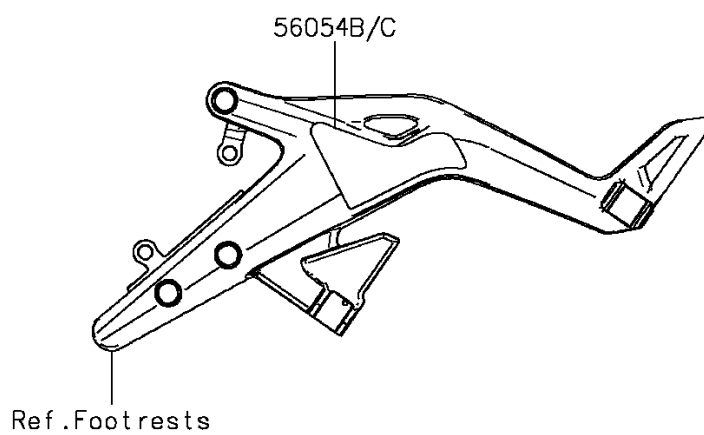

2012 NINJA® 650

PARTS DIAGRAM

Decals(Black)(ECF)

Kawasaki

Let the Good Times Roll®

F2861A

2012 NINJA® 650

PARTS LIST

Decals(Black)(ECF)

ITEM NAME	PART NUMBER	QUANTITY
MARK,TANK COVER,KAWASAKI (Ref # 56054)	56054-0886	2
MARK,SIDE COWLING,NINJA650 (Ref # 56054A)	56054-0922	2
MARK,STEP STAY,LH (Ref # 56054B)	56054-0923	1
MARK,STEP STAY,RH (Ref # 56054C)	56054-0924	1