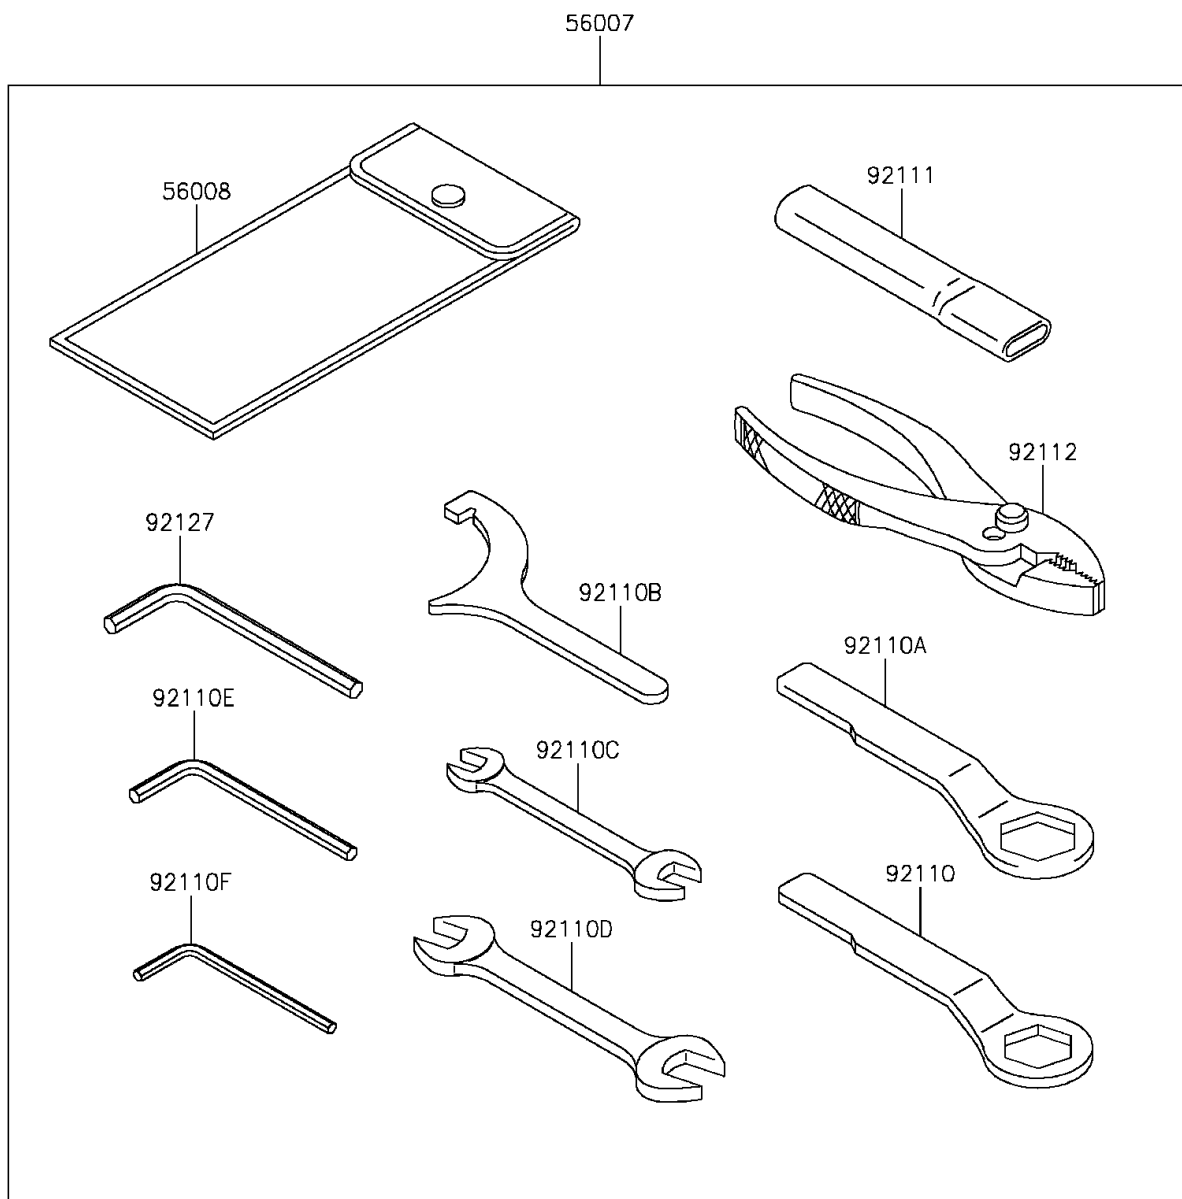

2015 Ninja® 650

PARTS DIAGRAM

Owner's Tools

F2810

2015 Ninja® 650

PARTS LIST

Owner's Tools

ITEM NAME

PART NUMBER

QUANTITY
