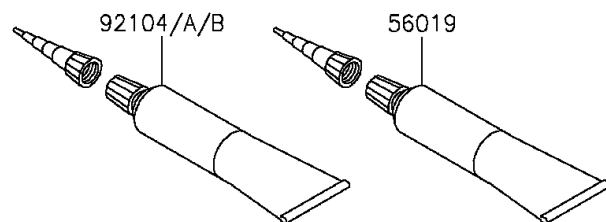

2012 NINJA® 650

PARTS DIAGRAM

Owner's Tools

F2810

2012 NINJA® 650

PARTS LIST

Owner's Tools

ITEM NAME	PART NUMBER	QUANTITY
TOOL-KIT (Ref # 56007)	56007-0100	1
BAG,TOOL (Ref # 56008)	56008-0036	1
GASKET-LIQUID,TB1211,WHITE (Ref # 56019)	56019-120	1
GASKET-LIQUID,TB1211F,CLEAR (Ref # 92104)	92104-0004	1
GASKET-LIQUID,TB1216B,BLACK (Ref # 92104A)	92104-1064	1
GASKET-LIQUID,TB1207B,BLACK (Ref # 92104B)	92104-2068	1
TOOL-WRENCH,BOX END,22MM (Ref # 92110)	92110-0064	1
TOOL-WRENCH,BOX END,27MM (Ref # 92110A)	92110-0065	1
TOOL-WRENCH,HOOK SPANNER,R37.5 (Ref # 92110B)	92110-0558	1
TOOL-WRENCH,OPEN END,10X12 (Ref # 92110C)	92110-0564	1
TOOL-WRENCH,OPEN END,12X14 (Ref # 92110D)	92110-0565	1
TOOL-WRENCH,ALLEN,5MM (Ref # 92110E)	92110-0566	1
TOOL-WRENCH,ALLEN,4MM (Ref # 92110F)	92110-0567	1
TOOL-BAR,WRENCH (Ref # 92111)	92111-0008	1
TOOL-PLIERS (Ref # 92112)	92112-0007	1
TOOL-WRENCH,ALLEN,6MM (Ref # 92127)	92127-003	1