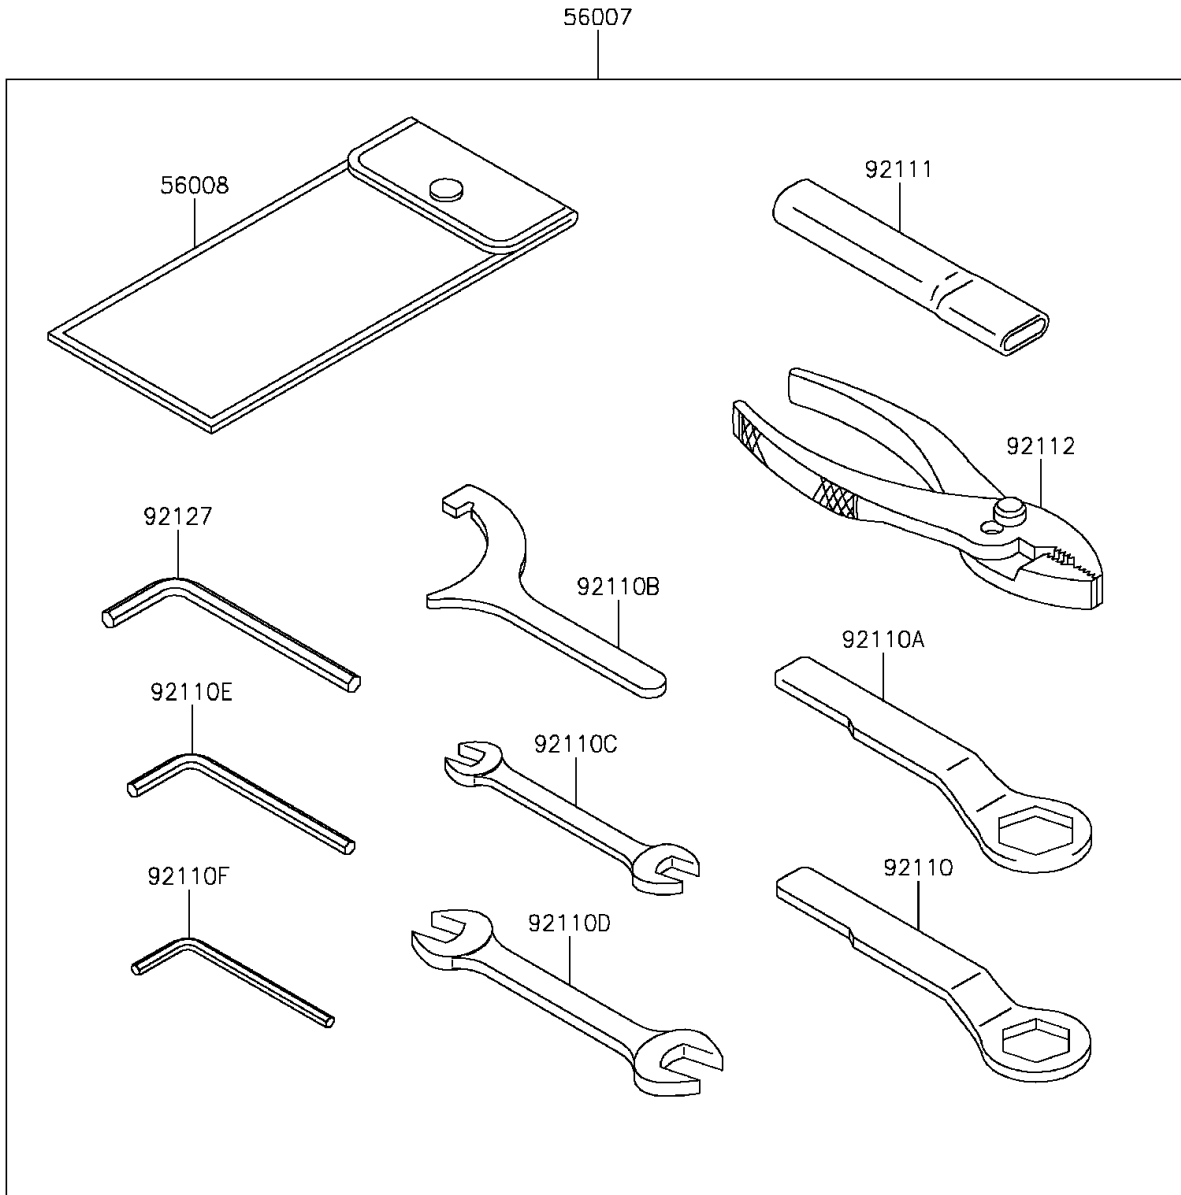

2012 NINJA® 650

PARTS DIAGRAM

Owner's Tools

F2810

2012 NINJA® 650

PARTS LIST

Owner's Tools

ITEM NAME	PART NUMBER	QUANTITY
TOOL-KIT (Ref # 56007)	56007-0100	1
BAG,TOOL (Ref # 56008)	56008-0036	1
GASKET-LIQUID,TB1211,WHITE (Ref # 56019)	56019-120	1
GASKET-LIQUID,TB1211F,CLEAR (Ref # 92104)	92104-0004	1
GASKET-LIQUID,TB1216B,BLACK (Ref # 92104A)	92104-1064	1
GASKET-LIQUID,TB1207B,BLACK (Ref # 92104B)	92104-2068	1
TOOL-WRENCH,BOX END,22MM (Ref # 92110)	92110-0064	1
TOOL-WRENCH,BOX END,27MM (Ref # 92110A)	92110-0065	1
TOOL-WRENCH,HOOK SPANNER,R37.5 (Ref # 92110B)	92110-0558	1
TOOL-WRENCH,OPEN END,10X12 (Ref # 92110C)	92110-0564	1
TOOL-WRENCH,OPEN END,12X14 (Ref # 92110D)	92110-0565	1
TOOL-WRENCH,ALLEN,5MM (Ref # 92110E)	92110-0566	1
TOOL-WRENCH,ALLEN,4MM (Ref # 92110F)	92110-0567	1
TOOL-BAR,WRENCH (Ref # 92111)	92111-0008	1
TOOL-PLIERS (Ref # 92112)	92112-0007	1
TOOL-WRENCH,ALLEN,6MM (Ref # 92127)	92127-003	1