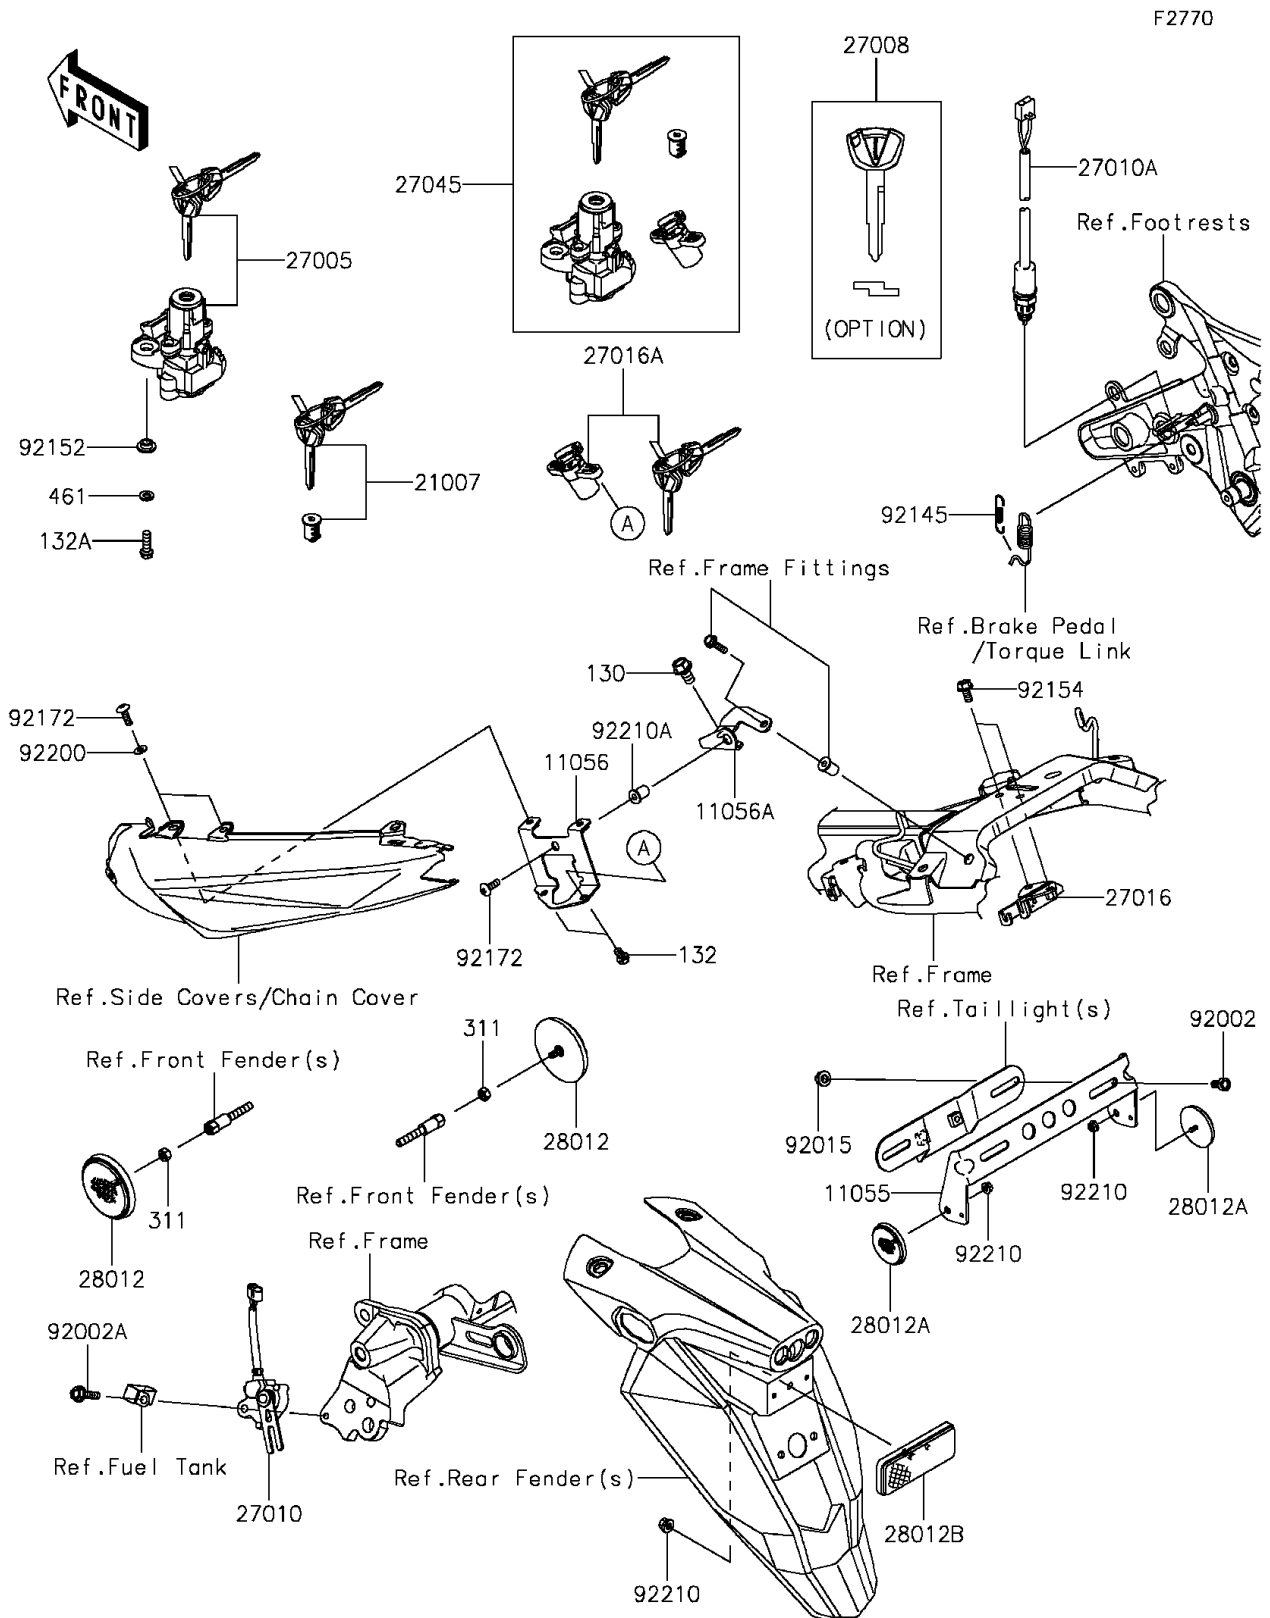

2012 NINJA® 650

PARTS DIAGRAM

Ignition Switch/Locks/Reflectors