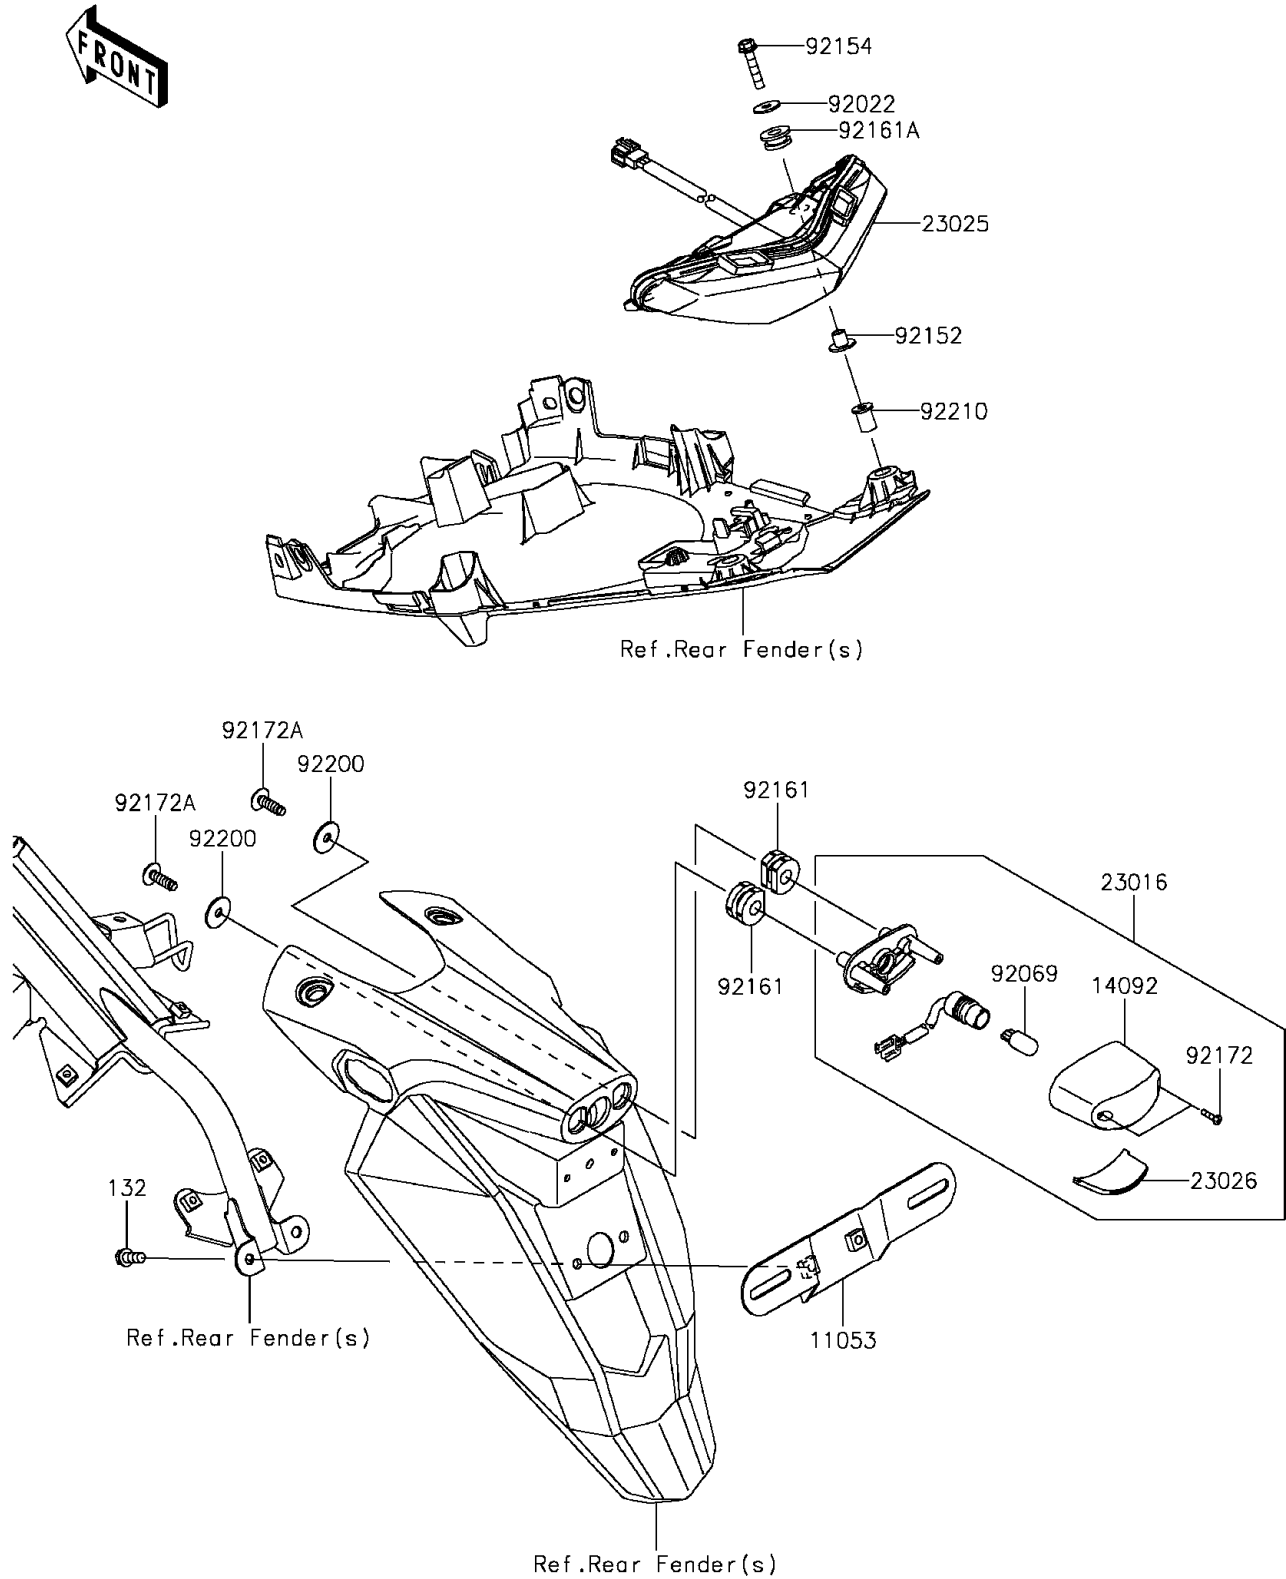

2012 NINJA® 650

PARTS DIAGRAM

Taillight(s)

F2720

2012 NINJA® 650

PARTS LIST

Taillight(s)

ITEM NAME	PART NUMBER	QUANTITY
BRACKET,LICENSE (Ref # 11053)	11053-0400	1
COVER,LICENSE LAMP (Ref # 14092)	14092-0001	1
LAMP-ASSY,LICENSE (Ref # 23016)	23016-0559	1
LAMP-TAIL (Ref # 23025)	23025-0307	1
LENS,LICENSE LAMP (Ref # 23026)	23026-0015	1
WASHER,5.2X16X1.2 (Ref # 92022)	92022-263	2
BULB,12V 5W (Ref # 92069)	92069-1016	1
COLLAR,5.6X8X9.3 (Ref # 92152)	92152-1527	2
BOLT,FLANGED,5X25 (Ref # 92154)	92154-0846	2
DAMPER (Ref # 92161)	92161-0776	2
DAMPER,8X18X8.1 (Ref # 92161A)	92161-1369	2
SCREW,TAPPING,2.9X13 (Ref # 92172)	92172-0343	2
SCREW,TAPPING,5X16 (Ref # 92172A)	92172-0427	2
WASHER,5.5X20X1.2 (Ref # 92200)	92200-0284	2
NUT,WELL,5MM (Ref # 92210)	92210-0498	2
BOLT-FLANGED-SMALL,6X14 (Ref # 132)	132BA0614	2