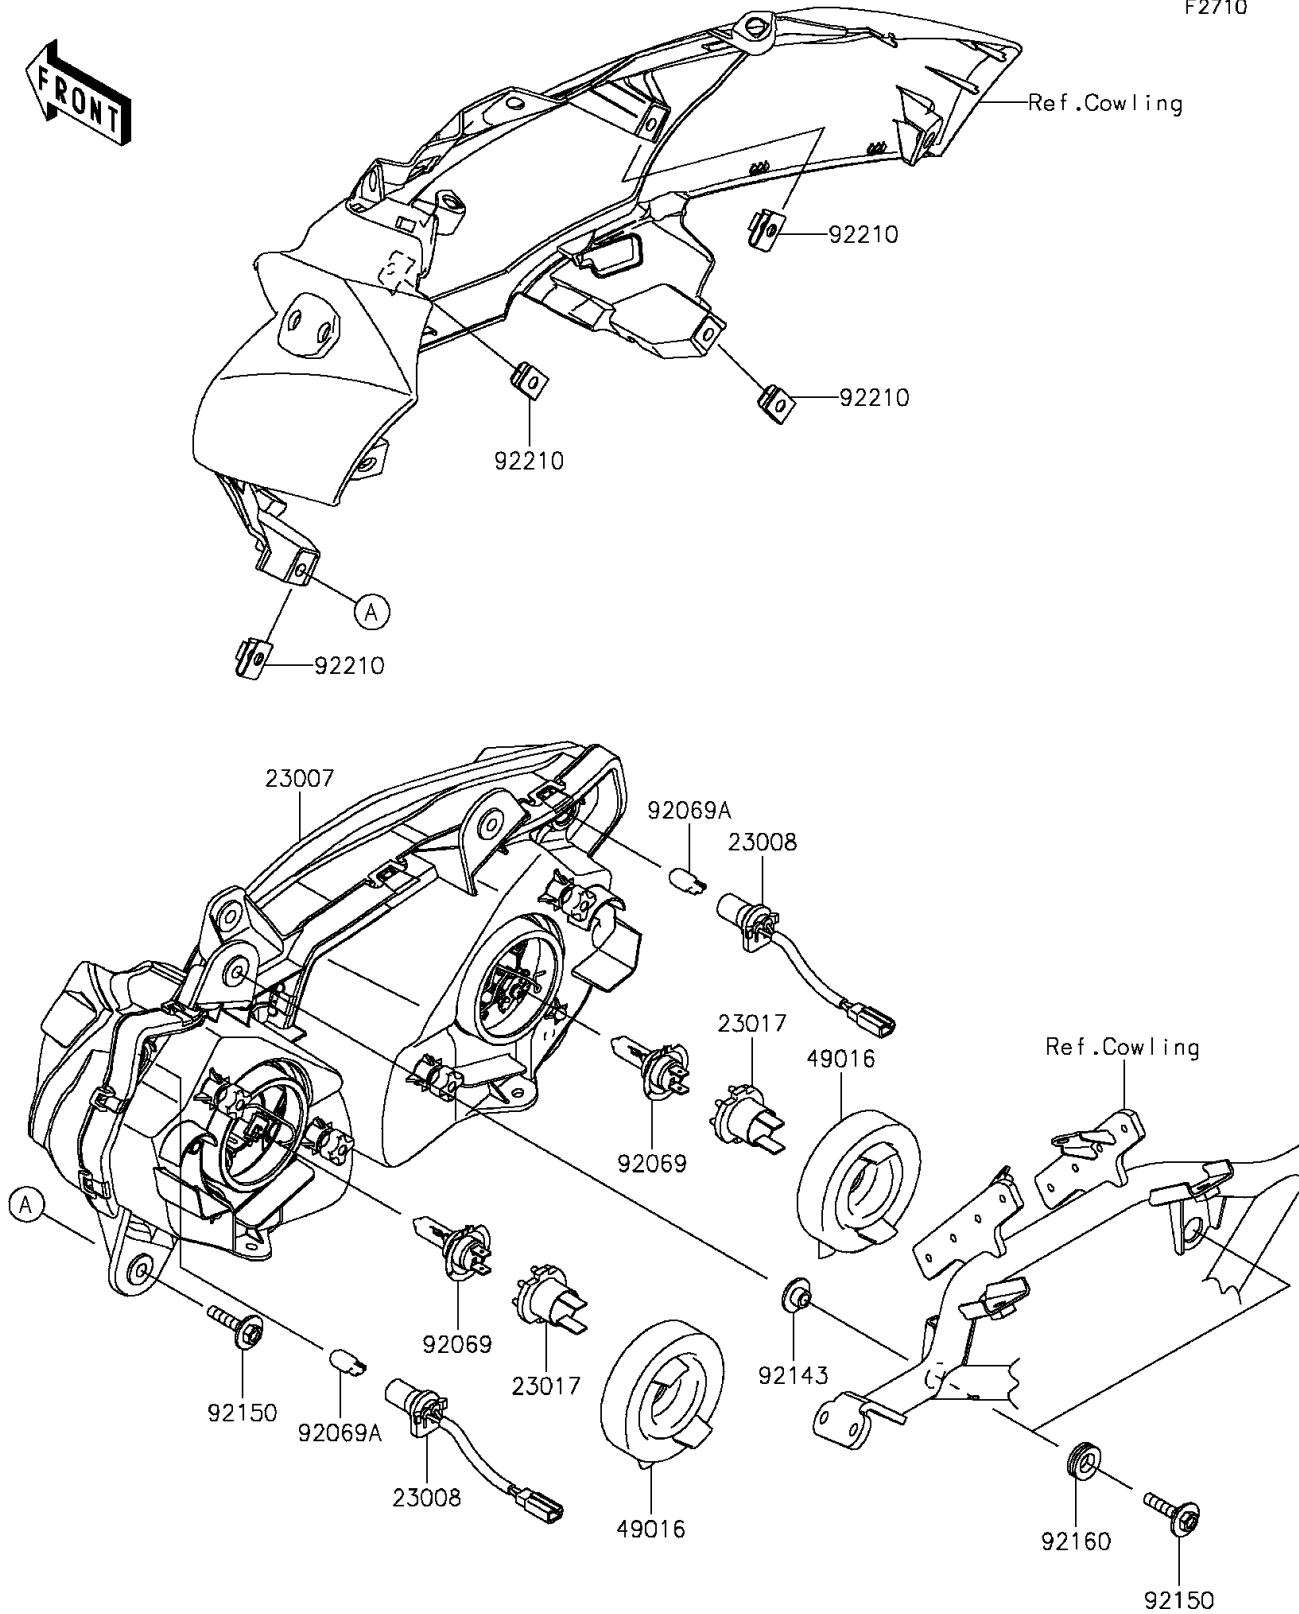

2015 Ninja® 650

PARTS DIAGRAM

Headlight(s)

F2710

2015 Ninja® 650

PARTS LIST

Headlight(s)

ITEM NAME

PART NUMBER

QUANTITY
