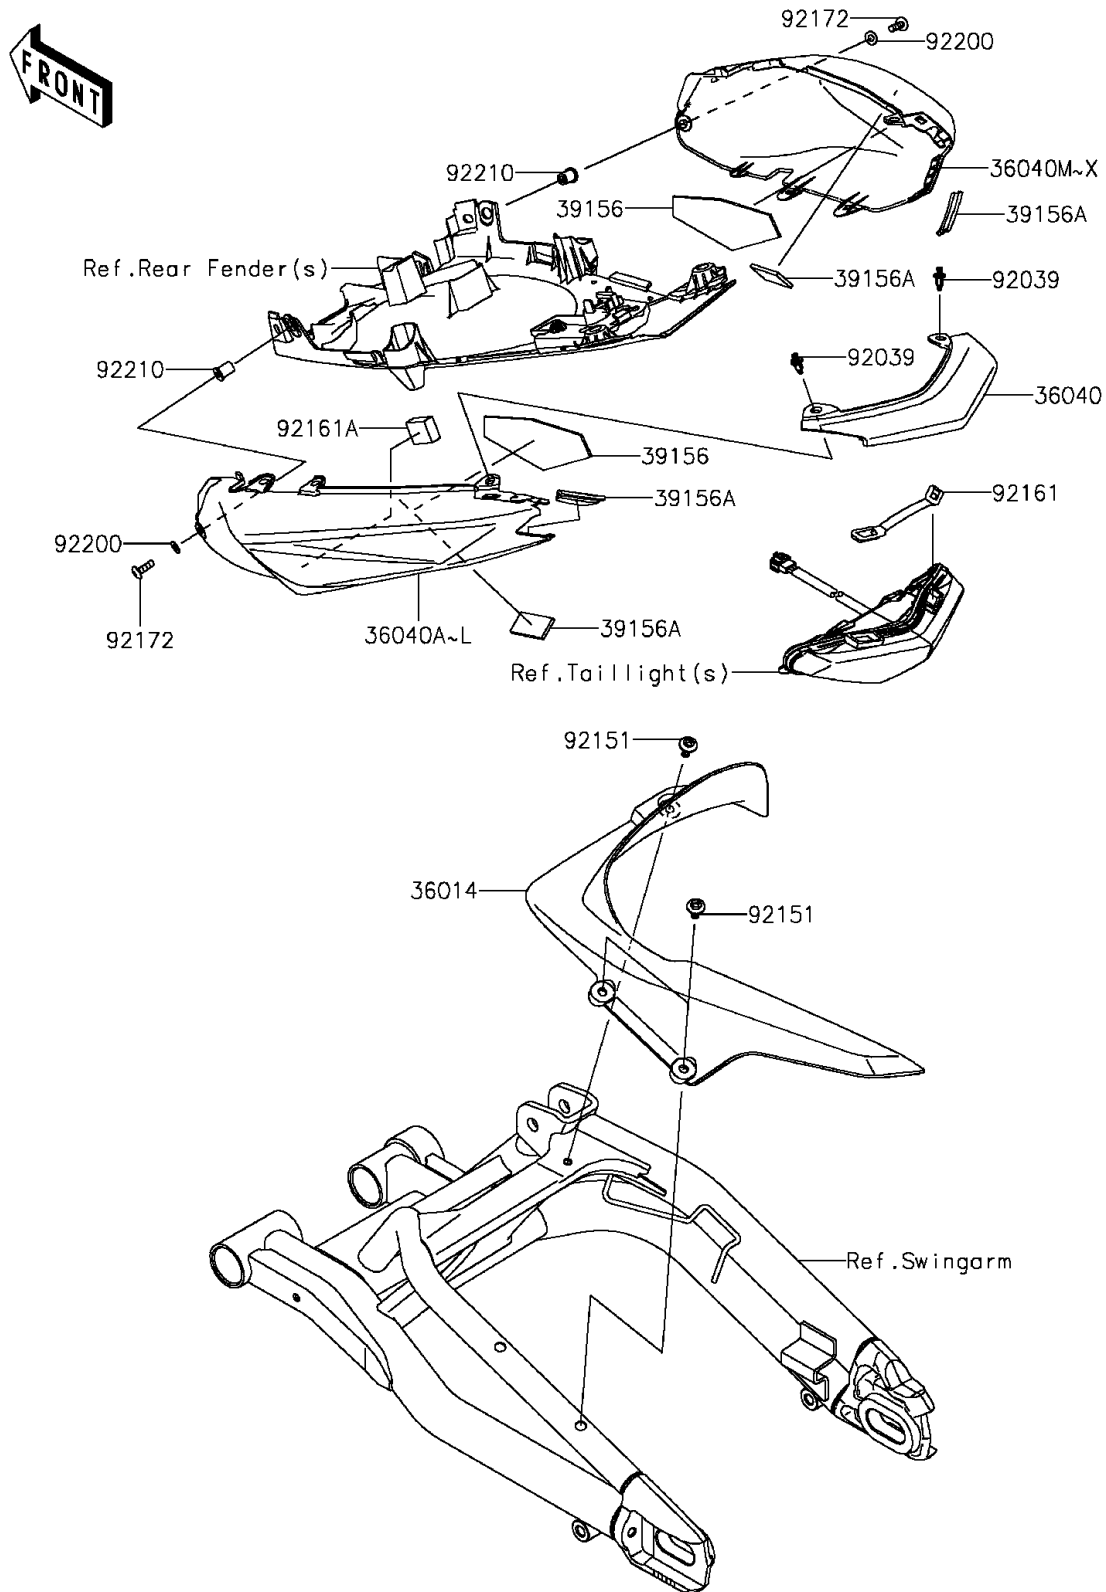

2014 NINJA® 650

PARTS DIAGRAM

Side Covers/Chain Cover(ECF-EFF)

F2610

2014 NINJA® 650

PARTS LIST

Side Covers/Chain Cover(ECF-EFF)

ITEM NAME	PART NUMBER	QUANTITY
CASE-CHAIN (Ref # 36014)	36014-0552	1
COVER-TAIL,CNT (Ref # 36040)	36040-0118	1
COVER-TAIL,LH,C.B.ORANGE (Ref # 36040C)	36040-0119-15T	1
COVER-TAIL,LH,M.M.GRAY (Ref # 36040F)	36040-0119-25X	1
COVER-TAIL,LH,C.L.GREEN (Ref # 36040H)	36040-0119-35P	1
COVER-TAIL,RH,C.B.ORANGE (Ref # 36040O)	36040-0120-15T	1
COVER-TAIL,RH,M.M.GRAY (Ref # 36040R)	36040-0120-25X	1
COVER-TAIL,RH,C.L.GREEN (Ref # 36040T)	36040-0120-35P	1
PAD (Ref # 39156)	39156-0801	2
PAD,20X40X3 (Ref # 39156A)	39156-0831	4
RIVET (Ref # 92039)	92039-0023	2
BOLT,SOCKET,6X14 (Ref # 92151)	92151-1654	3
DAMPER,TAIL LAMP UPP (Ref # 92161)	92161-0625	1
DAMPER (Ref # 92161A)	92161-0718	1
SCREW,5X16 (Ref # 92172)	92172-0479	2
WASHER,NYLON,5.3X11.5X0.5 (Ref # 92200)	92200-1480	2
NUT,WELL,5MM (Ref # 92210)	92210-0498	2