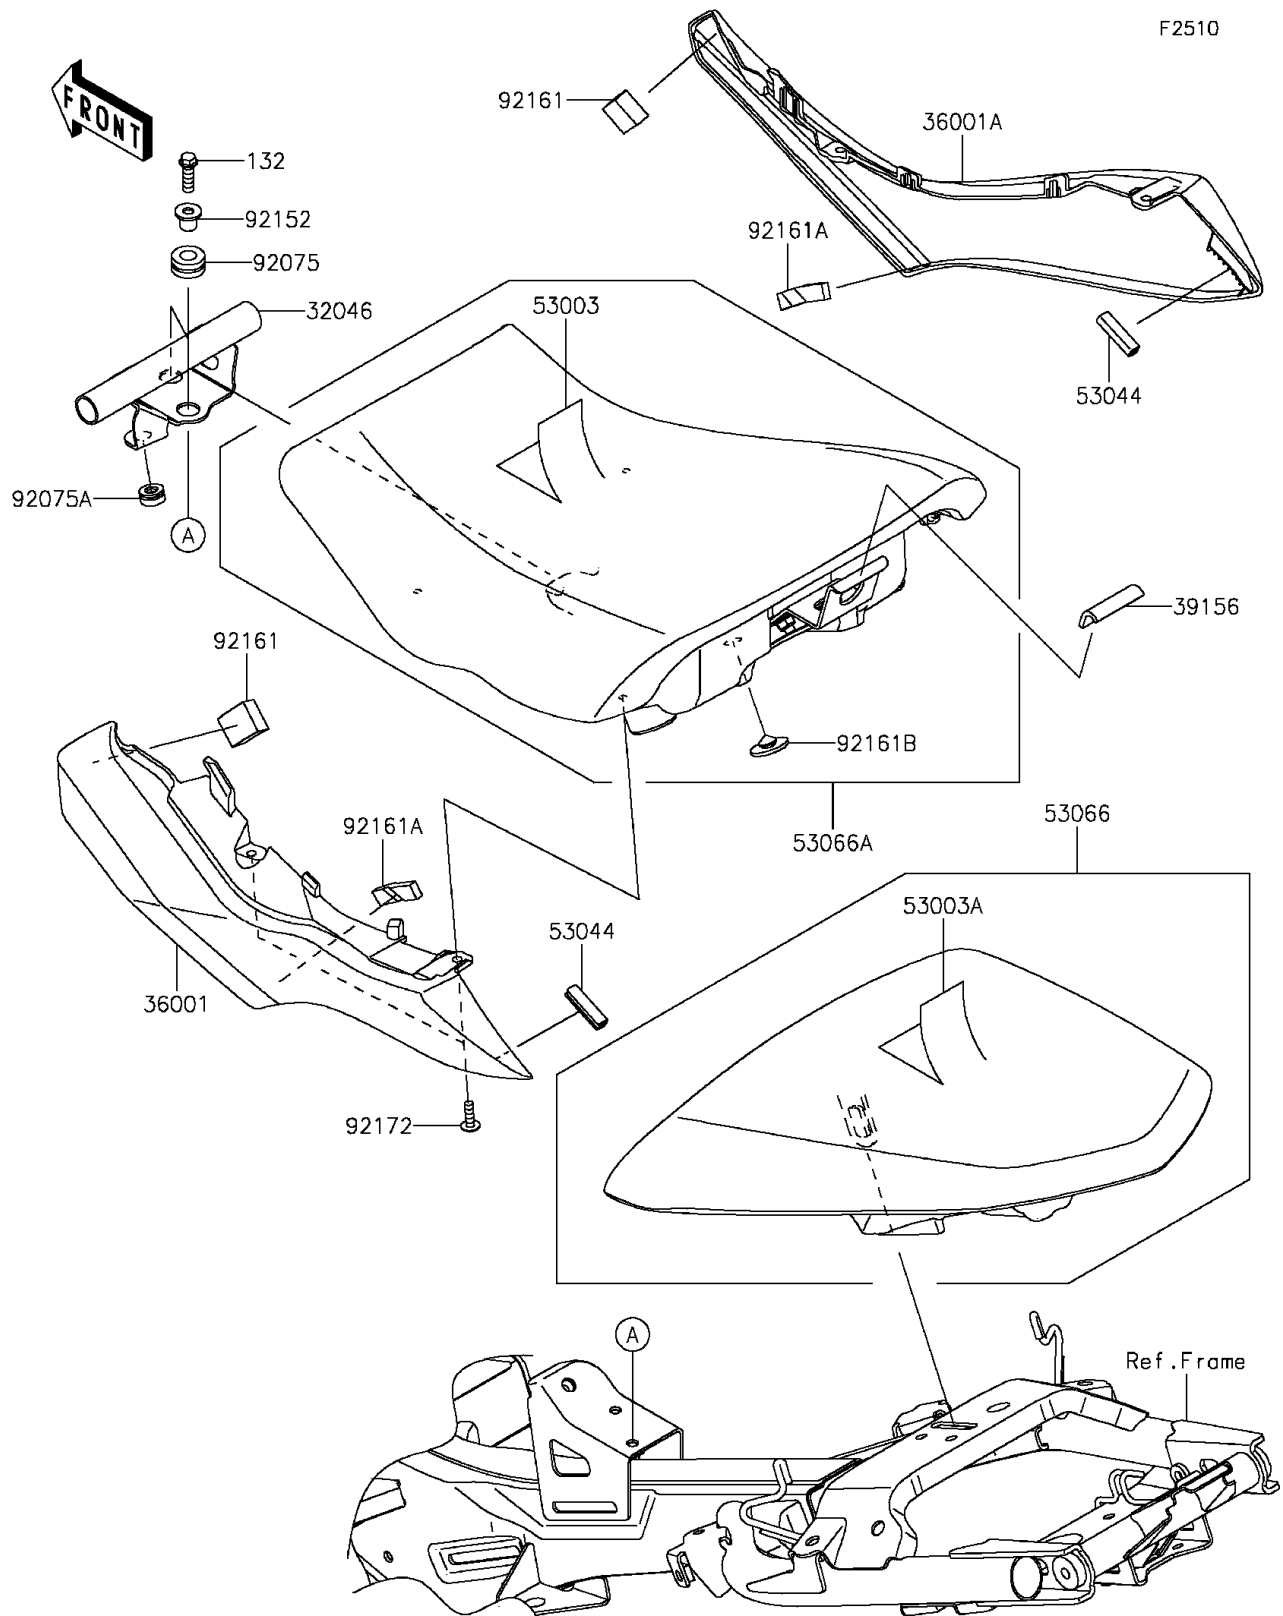

2012 NINJA® 650

PARTS DIAGRAM

Seat

2012 NINJA® 650

PARTS LIST

Seat

ITEM NAME	PART NUMBER	QUANTITY
BRACKET-SEAT (Ref # 32046)	32046-0304	1
COVER-SIDE,LH (Ref # 36001)	36001-0564	1
COVER-SIDE,RH (Ref # 36001A)	36001-0565	1
PAD,20X40X3 (Ref # 39156)	39156-0831	1
LEATHER,FR SEAT,BLACK (Ref # 53003)	53003-0307-MA	1
LEATHER,RR SEAT,BLK+BAND BLK (Ref # 53003A)	53003-0315-12Y	1
TRIM,L=30 (Ref # 53044)	53044-0001	2
SEAT,RR,LEATHER BLK+BAND BLK (Ref # 53066)	53066-0363-12Y	1
SEAT-ASSY,FR,BLACK (Ref # 53066A)	53066-0365-MA	1
DAMPER (Ref # 92075)	92075-1880	2
DAMPER (Ref # 92075A)	92075-1986	1
COLLAR,6.8X10X11.6 (Ref # 92152)	92152-0977	2
DAMPER (Ref # 92161)	92161-0718	2
DAMPER (Ref # 92161A)	92161-0804	2
DAMPER,RUBBER (Ref # 92161B)	92161-1200	1
SCREW,TAPPING,5X16 (Ref # 92172)	92172-0742	4
BOLT-FLANGED-SMALL,6X20 (Ref # 132)	132BA0620	2