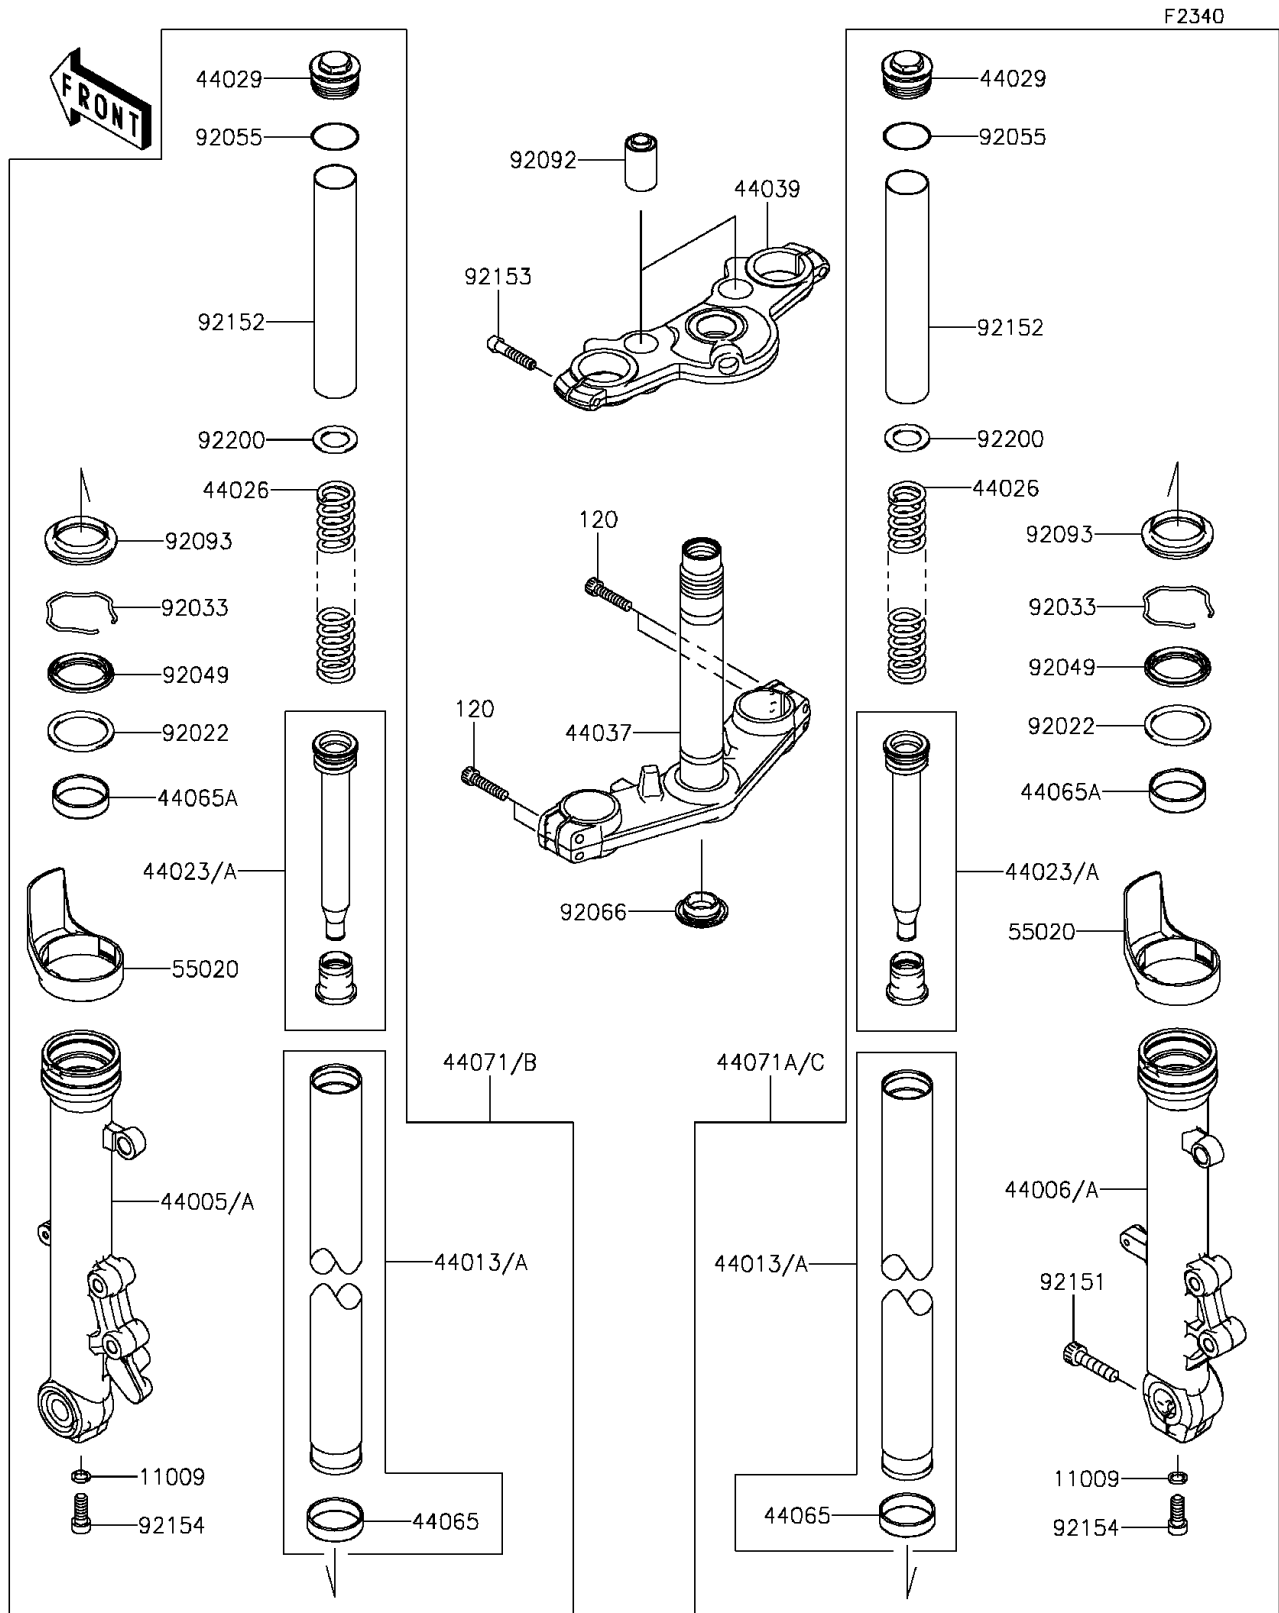

2014 NINJA® 650

PARTS DIAGRAM

Front Fork

2014 NINJA® 650

PARTS LIST

Front Fork

ITEM NAME

PART NUMBER

QUANTITY
