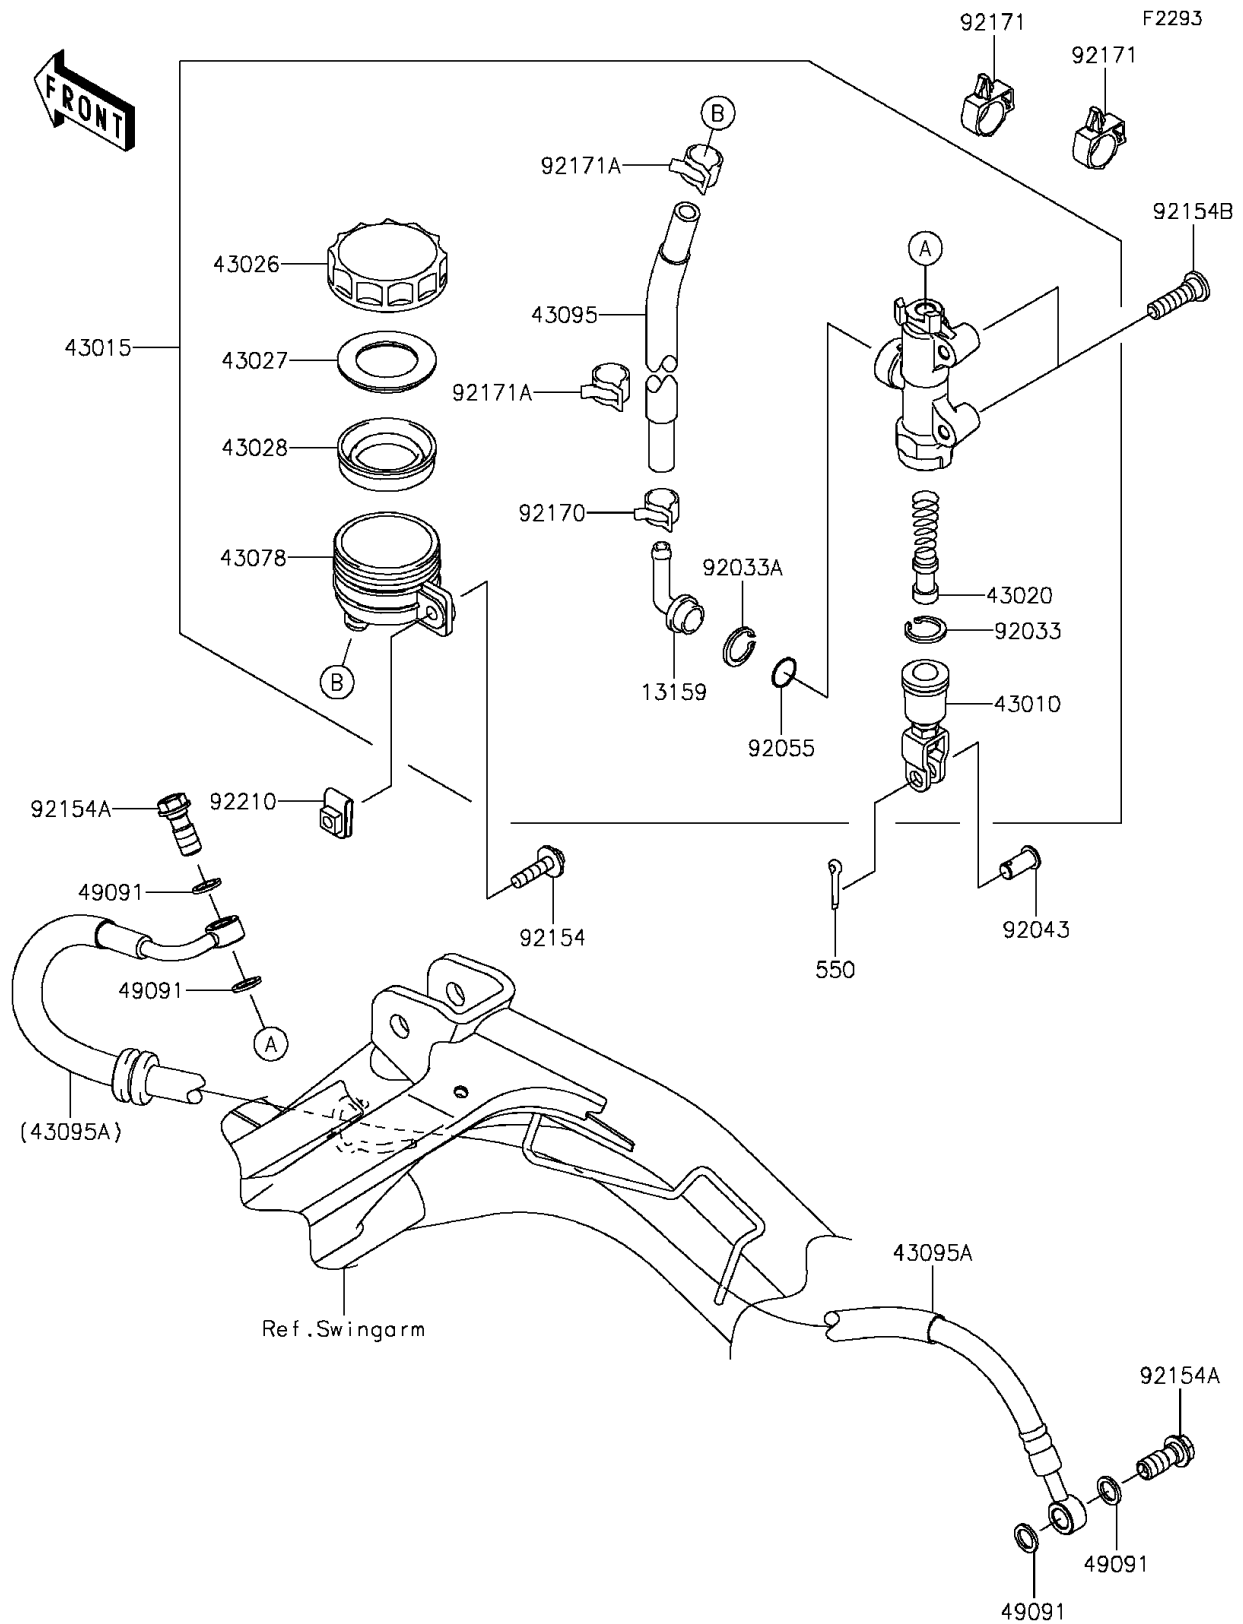

2012 NINJA® 650

PARTS DIAGRAM

Rear Master Cylinder

2012 NINJA® 650

PARTS LIST

Rear Master Cylinder

ITEM NAME	PART NUMBER	QUANTITY
CONNECTOR (Ref # 13159)	13159-1056	1
ROD-ASSY-BRAKE (Ref # 43010)	43010-1062	1
CYLINDER-ASSY-MASTER,RR (Ref # 43015)	43015-0559	1
PISTON-COMP-BRAKE (Ref # 43020)	43020-1094	1
CAP-BRAKE (Ref # 43026)	43026-1051	1
PLATE-DIAPHRAGM (Ref # 43027)	43027-1051	1
DIAPHRAGM,MASTER CYLINDER (Ref # 43028)	43028-1057	1
RESERVOIR,RR MASTER CYLINDER (Ref # 43078)	43078-1082	1
HOSE-BRAKE,RR M/CYLINDER (Ref # 43095)	43095-0628	1
HOSE-BRAKE,RR,L=748 (Ref # 43095A)	43095-0752	1
WASHER-SEAL,10.1X14.5X1.5 (Ref # 49091)	49091-0001	4
RING-SNAP,20.9X24.6X1.2 (Ref # 92033)	92033-0079	1
RING-SNAP,20.5MM (Ref # 92033A)	92033-1186	1
PIN (Ref # 92043)	92043-0182	1
RING-O,MASTER CYLINDER (Ref # 92055)	92055-1251	1
BOLT,6X25 (Ref # 92154)	92154-0467	1
BOLT,FLANGED,10X23 (Ref # 92154A)	92154-0732	2
BOLT,SOCKET,8X30 (Ref # 92154B)	92154-0843	2
CLAMP,HOSE (Ref # 92170)	92170-1091	1
CLAMP,BRAKE HOSE (Ref # 92171)	92171-0316	2
CLAMP,HOSE (Ref # 92171A)	92171-0463	2
NUT,6MM (Ref # 92210)	92210-0474	1
PIN-COTTER,2.0X15 (Ref # 550)	550AA2015	1