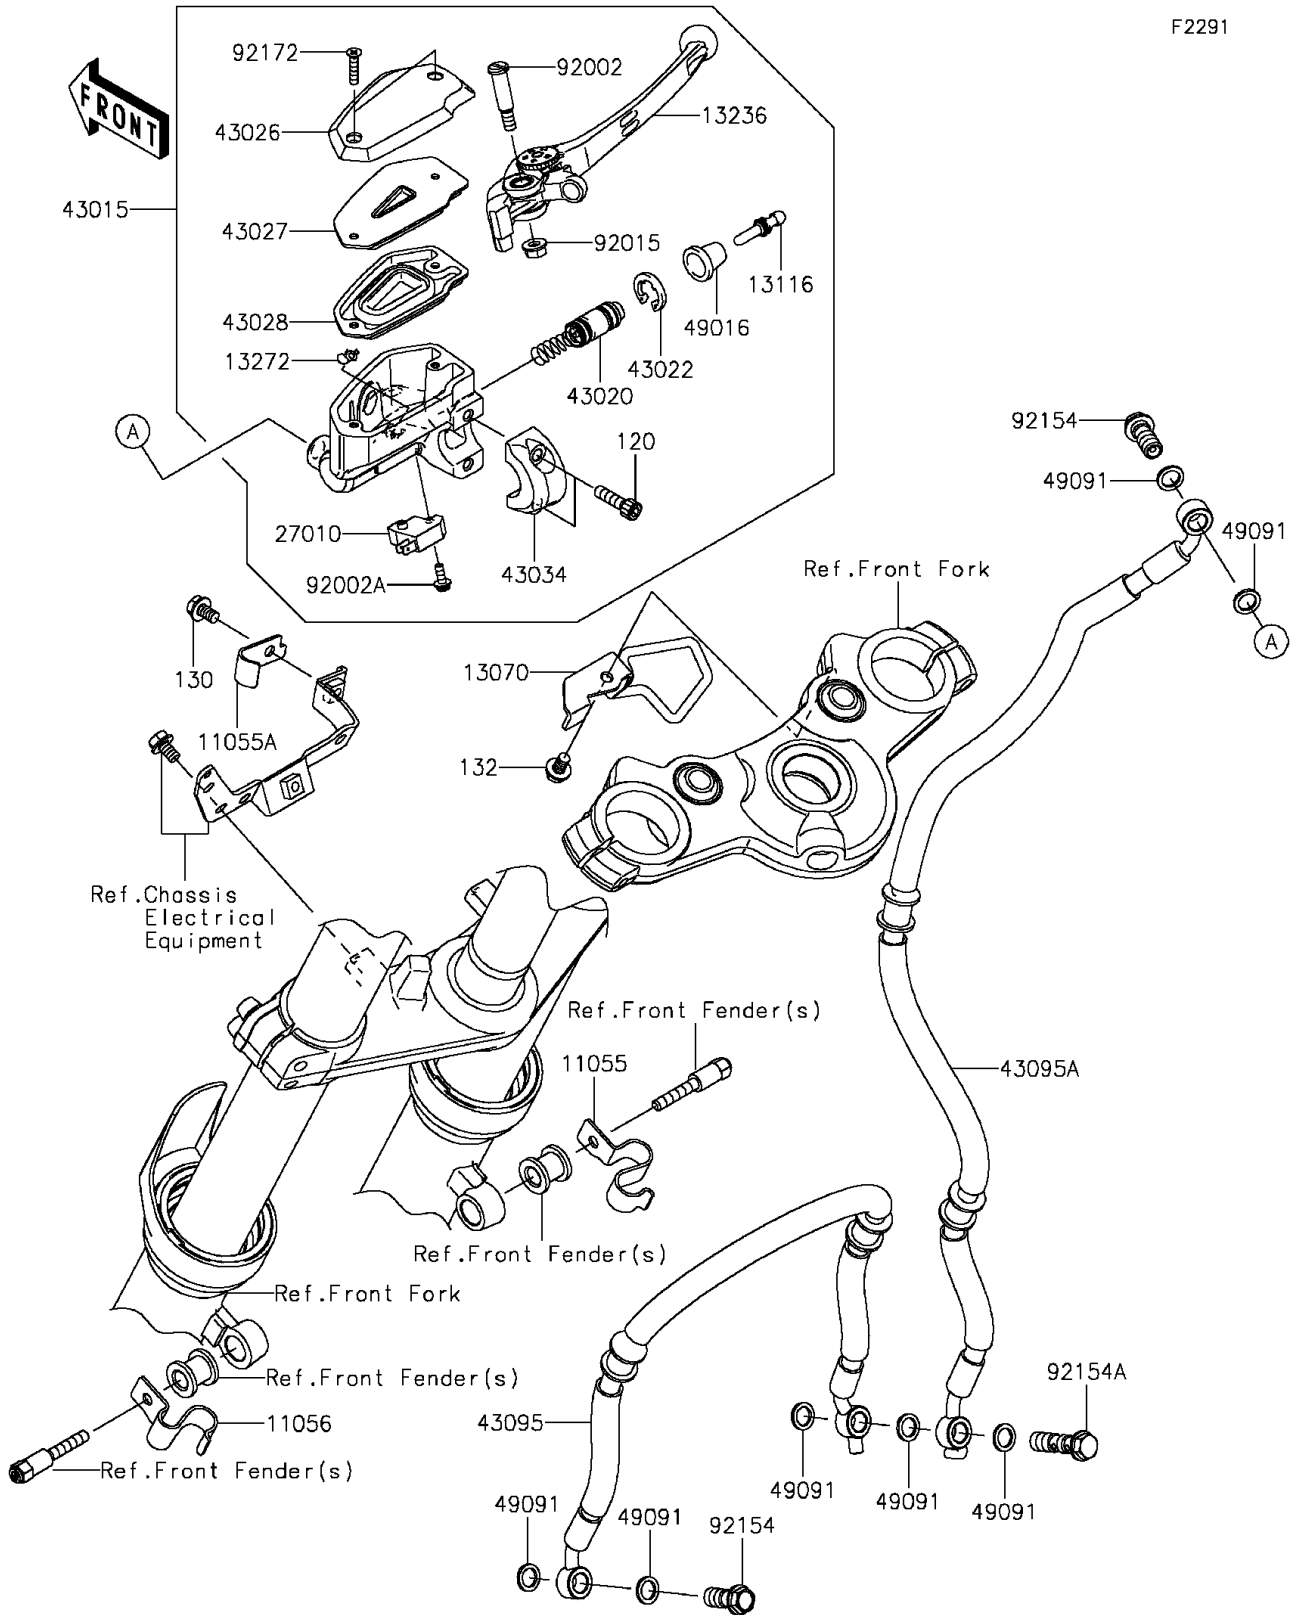

2015 Ninja® 650

PARTS DIAGRAM

Front Master Cylinder

2015 Ninja® 650

PARTS LIST

Front Master Cylinder

ITEM NAME

PART NUMBER

QUANTITY
