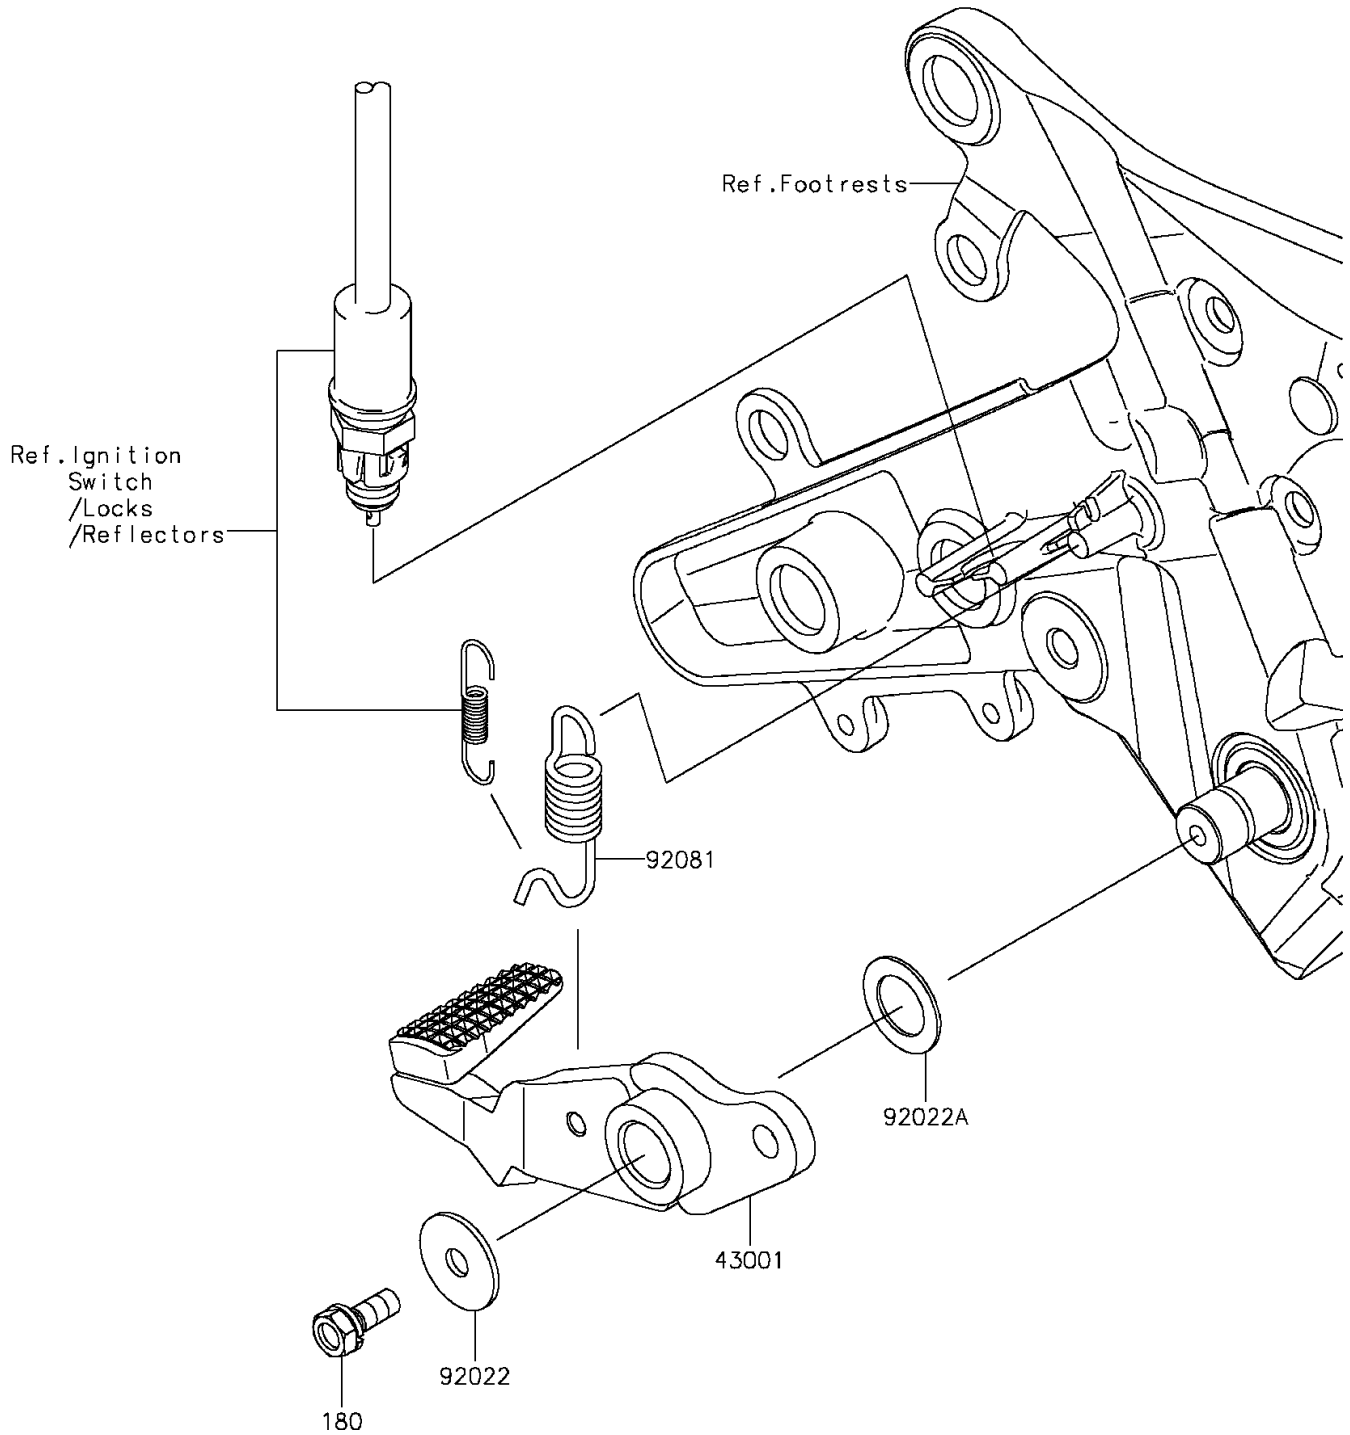

2015 Ninja® 650

PARTS DIAGRAM

Brake Pedal/Torque Link

F2260

2015 Ninja® 650

PARTS LIST

Brake Pedal/Torque Link

ITEM NAME

PART NUMBER

QUANTITY
