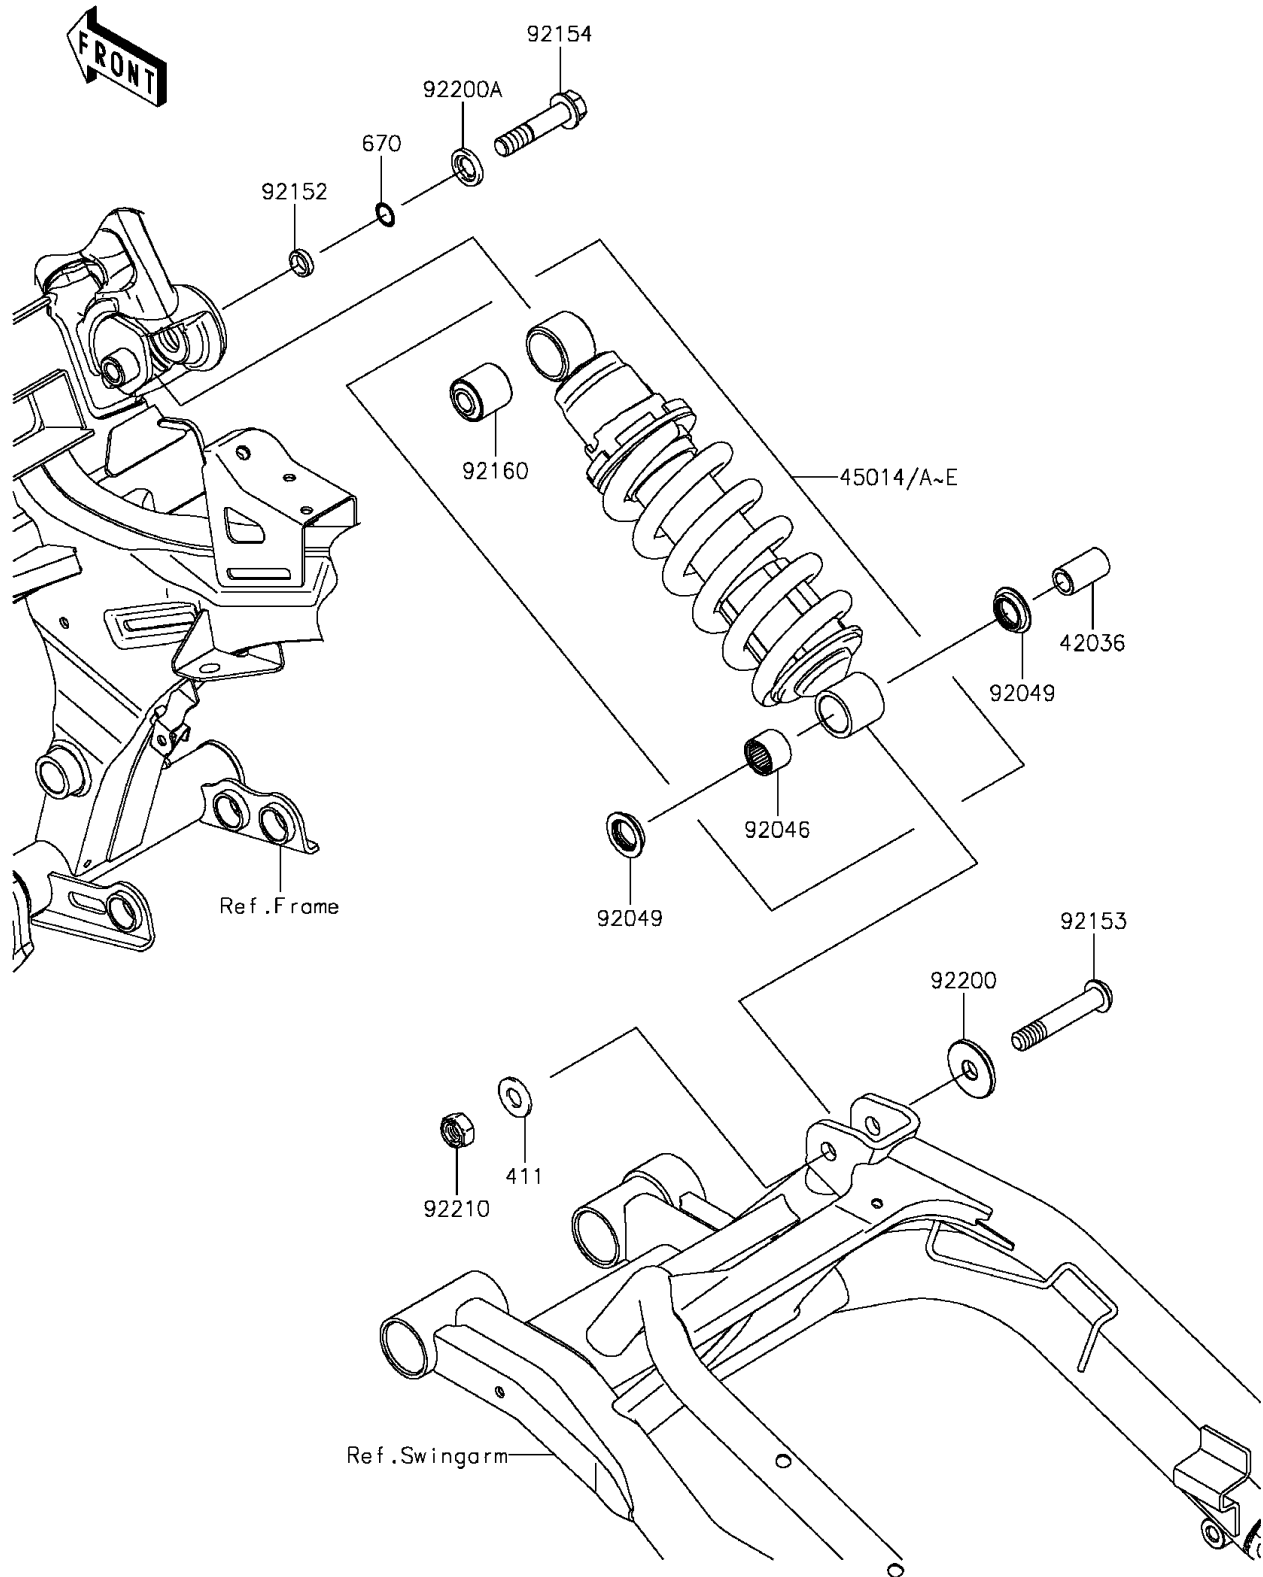

2015 Ninja® 650

PARTS DIAGRAM

Suspension/Shock Absorber

F2151

2015 Ninja® 650

PARTS LIST

Suspension/Shock Absorber

ITEM NAME

PART NUMBER

QUANTITY
