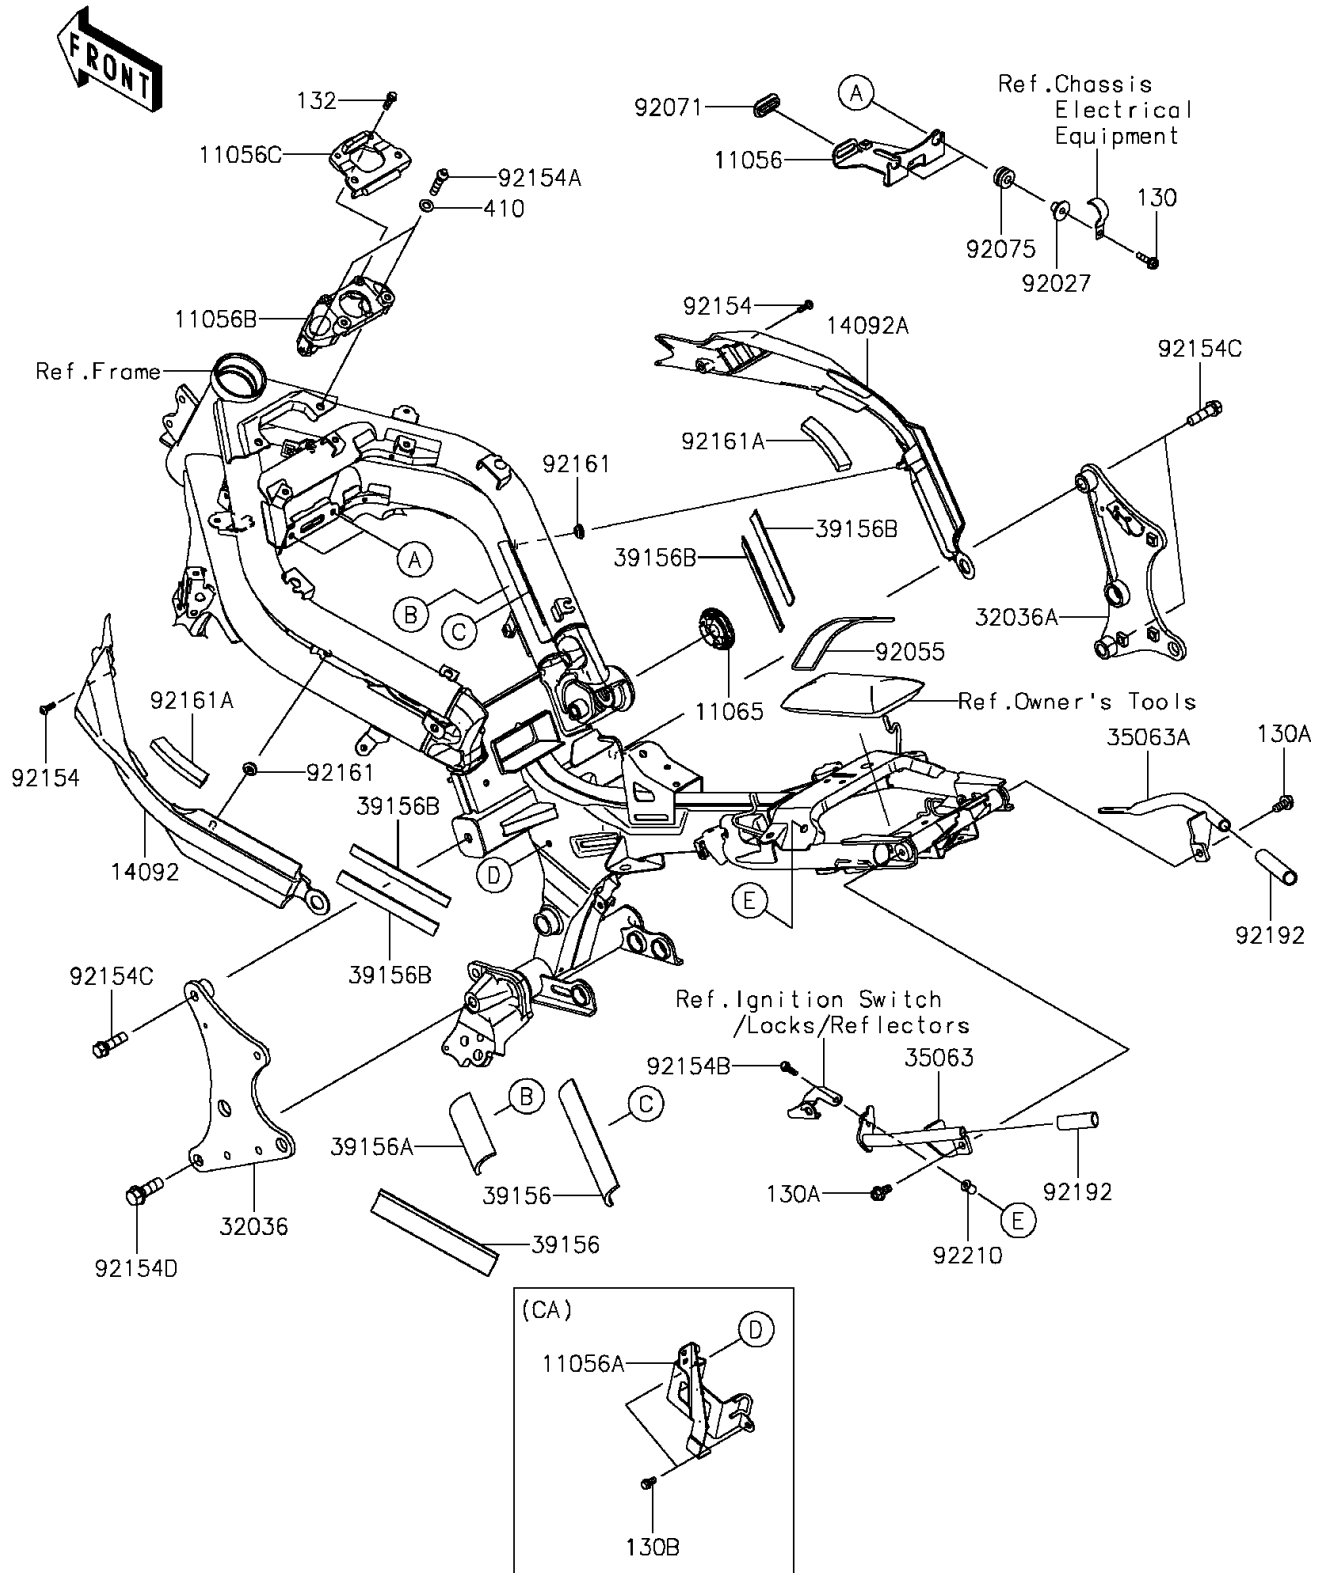

2015 Ninja® 650

PARTS DIAGRAM

Frame Fittings

F2131

2015 Ninja® 650

PARTS LIST Frame Fittings

ITEM NAME

PART NUMBER

QUANTITY
