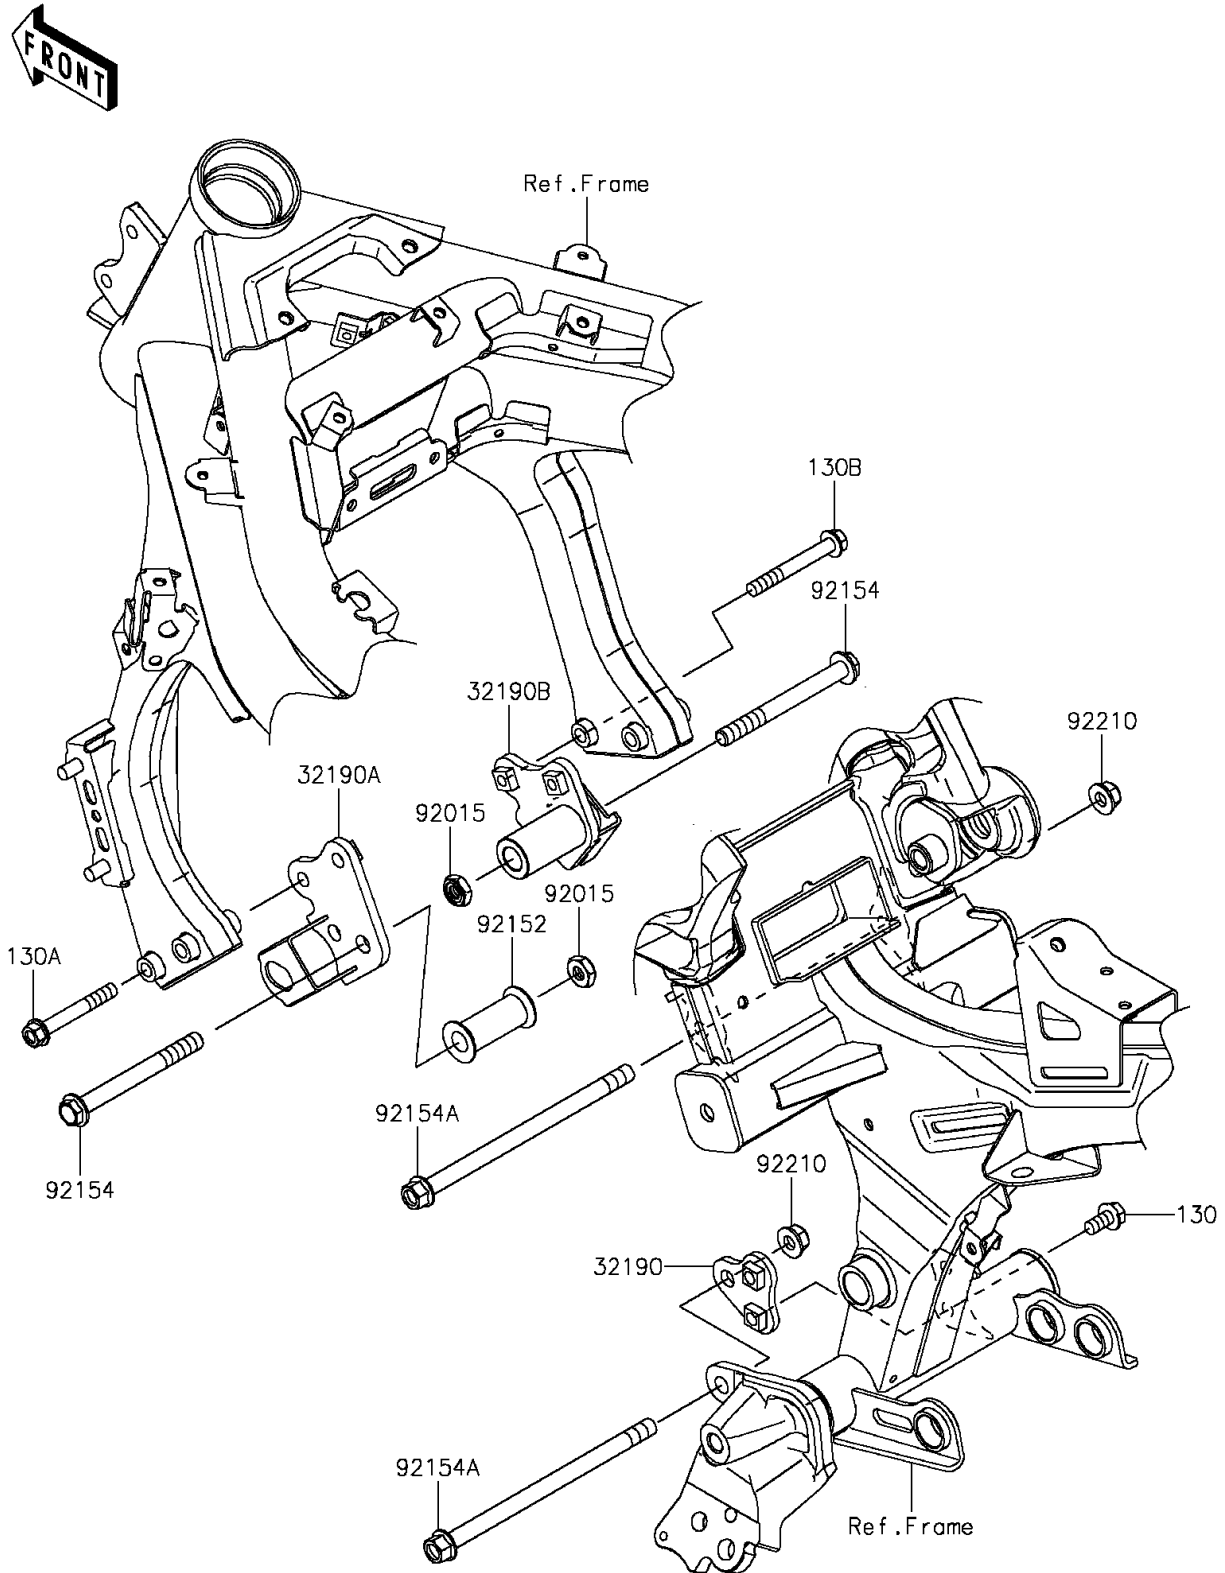

2015 Ninja® 650

PARTS DIAGRAM

Engine Mount

F2122

2015 Ninja® 650

PARTS LIST

Engine Mount

ITEM NAME

PART NUMBER

QUANTITY
