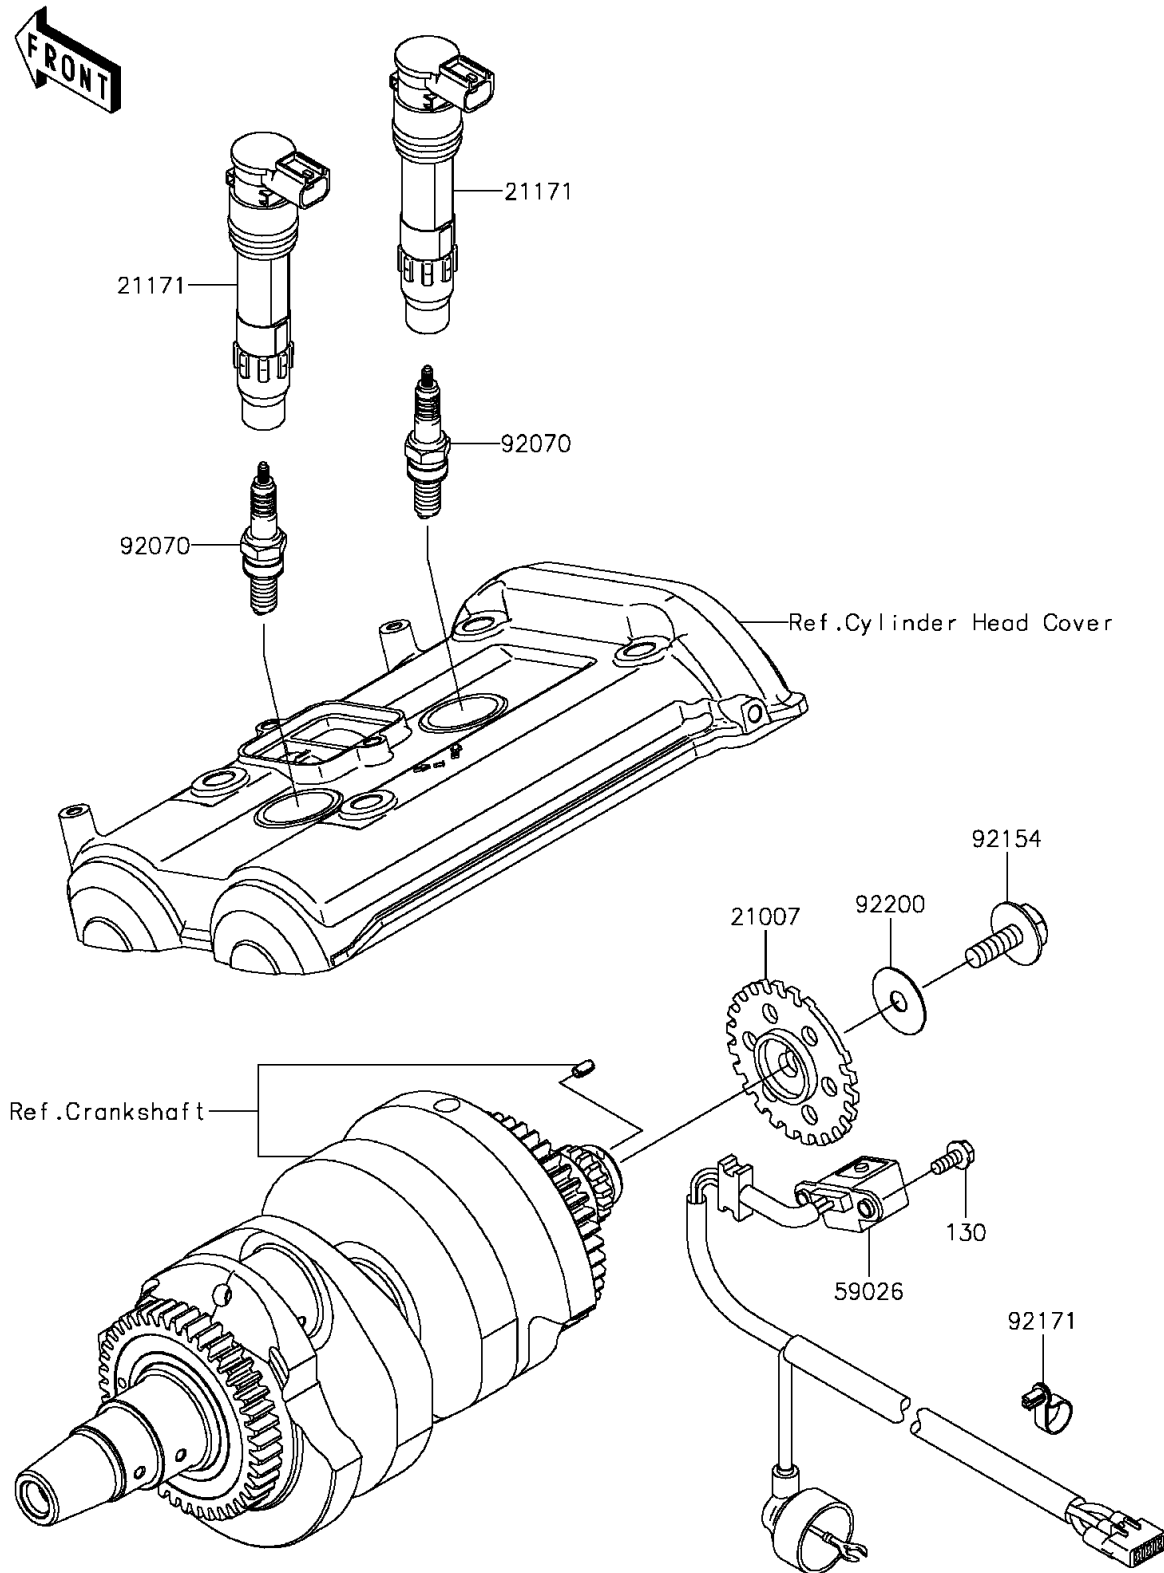

2012 NINJA® 650

PARTS DIAGRAM

Ignition System

E1830

2012 NINJA® 650

PARTS LIST

Ignition System

ITEM NAME	PART NUMBER	QUANTITY
ROTOR,PULSING (Ref # 21007)	21007-0053	1
COIL-ASSY-IGNITION (Ref # 21171)	21171-0028	2
COIL-PULSING (Ref # 59026)	59026-0018	1
PLUG-SPARK,CR9EIA(NGK) (Ref # 92070)	92070-0014	2
BOLT,FLANGED,8X23 (Ref # 92154)	92154-0187	1
CLAMP,SPEED (Ref # 92171)	92171-0836	1
WASHER,8.5X28X0.8 (Ref # 92200)	92200-0274	1
BOLT-FLANGED,5X12 (Ref # 130)	130BA0512	2